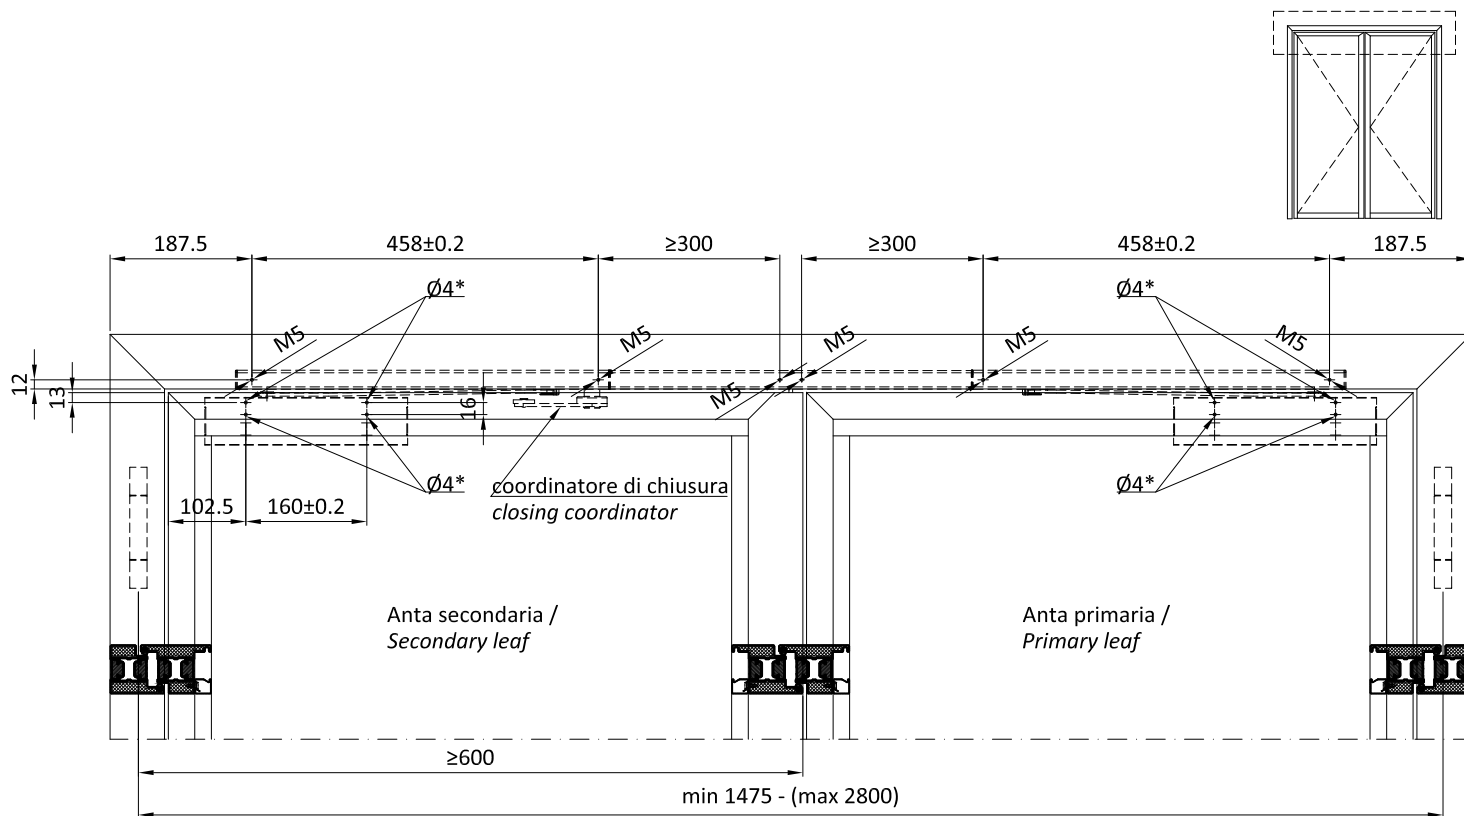

- Installazione chiudiporta: dal lato opposto cerniere / Installation door closer installation: opposite to hinges side
- Massima apertura 120° / maximum open angle 120°