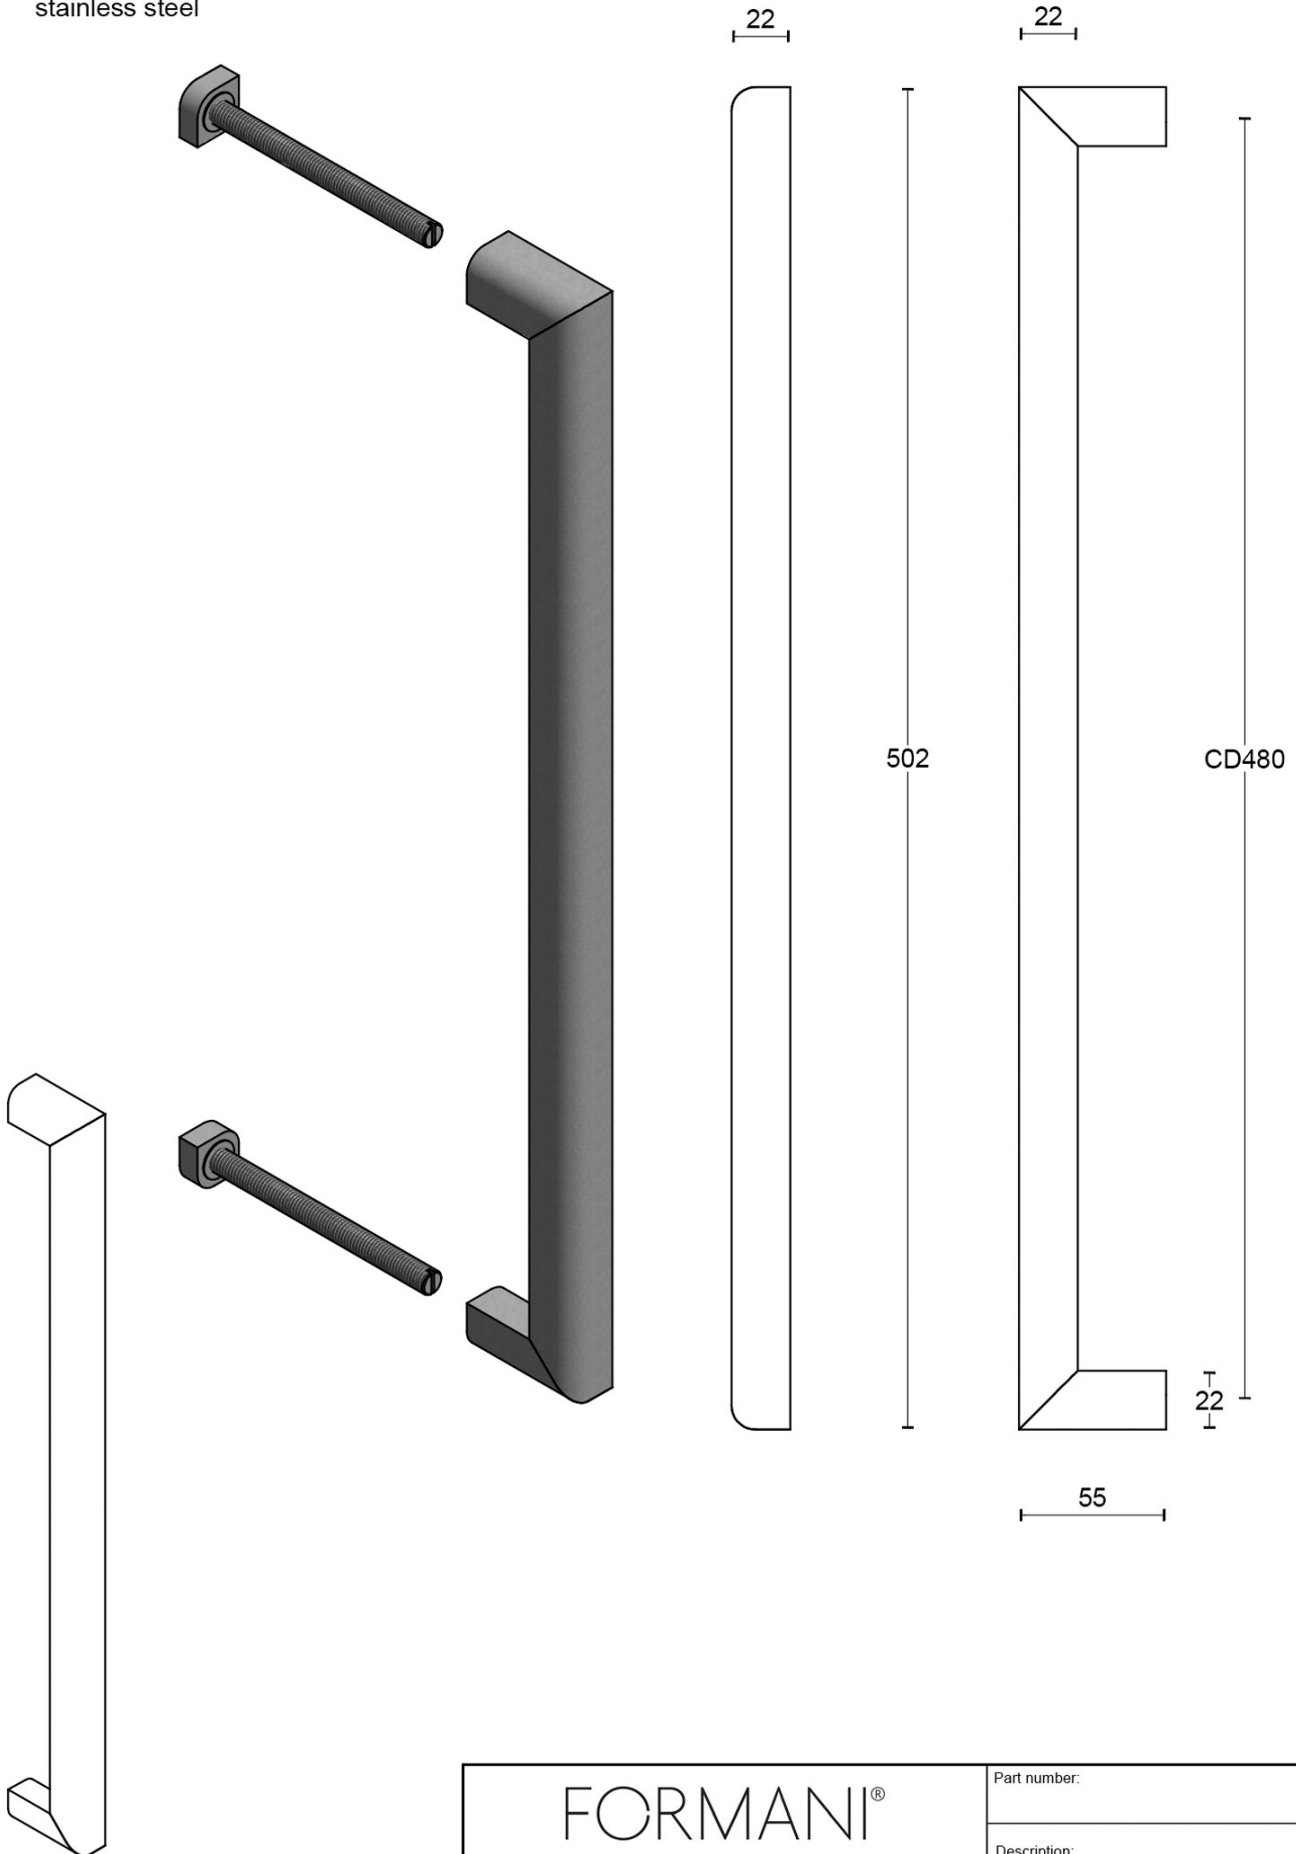

PB423 PS

solid pull handle
bolt through fixing
stainless steel

METALFORM

FORMANI®		Part number:	
		Description:	
Doc no.: 2701G003 PB423 PS V02.dwg	PB423 PS		Format: A3
Drawn by: Christian Brimbois Creation date: 27-3-2013			
Formani Holland B.V. · Amerikalaan 55 · 6199 AE Maastricht Airport · tel: +31 (0)43 308 90 00 · www.formani.nl · info@formani.nl