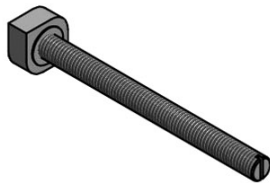

FORMANI®		Part number:		
		PB422 PS		Format:
Doc no.: 2701G002 PB422 PS V02.dwg	A3			Description:
Drawn by: Christian Brimbois			Creation date: 27-3-2013	
Formani Holland B.V. · Amerikalaan 55 · 6199 AE Maastricht Airport · tel: +31 (0)43 308 90 00 · www.formani.nl · info@formani.nl