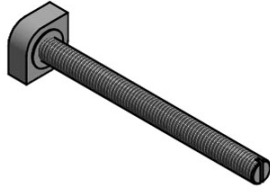

PB422 PS

pull handle including bolt through fixings

Product information

Code: 2701G002INEN2

Finish: satin stainless steel

UNIT: Piece

Collection: TWO

Designer: Piet Boon

EAN code: 8718009213285

TWO by Piet Boon

The TWO series is a total concept collection consisting of door, window, and furniture fittings.

Finishes

- satin stainless steel
- satin stainless steel

PB422 PS

solid pull handle
bolt through fixing
stainless steel/oak wood

TWO

by Piet Boon

While the design of our TWO hardware series by Piet Boon may exude simplicity, it is in fact one of the most sophisticated products in the FORMANI collection. The intersection of the lever consists of two symmetrical parts that join in the middle of two separate arteries. Two out of three finishing combinations are with oak. The assembly of these fittings is completed with essential handwork that sees every piece of wood milled independently and fitted together with the stainless parts, like the pieces of an intricate puzzle. This complex, hand-made product is testament to many hours of hard work and dedication. The result is a truly stunning, unique design. This comprehensive collection of concepts door, window and furniture fittings is offered in three different expressions. First is the combination of stainless steel with natural oak; second is the line made from stainless steel and blackened oak; and third is the 100% stainless steel line.