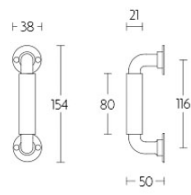

METALFORM

MG1923B