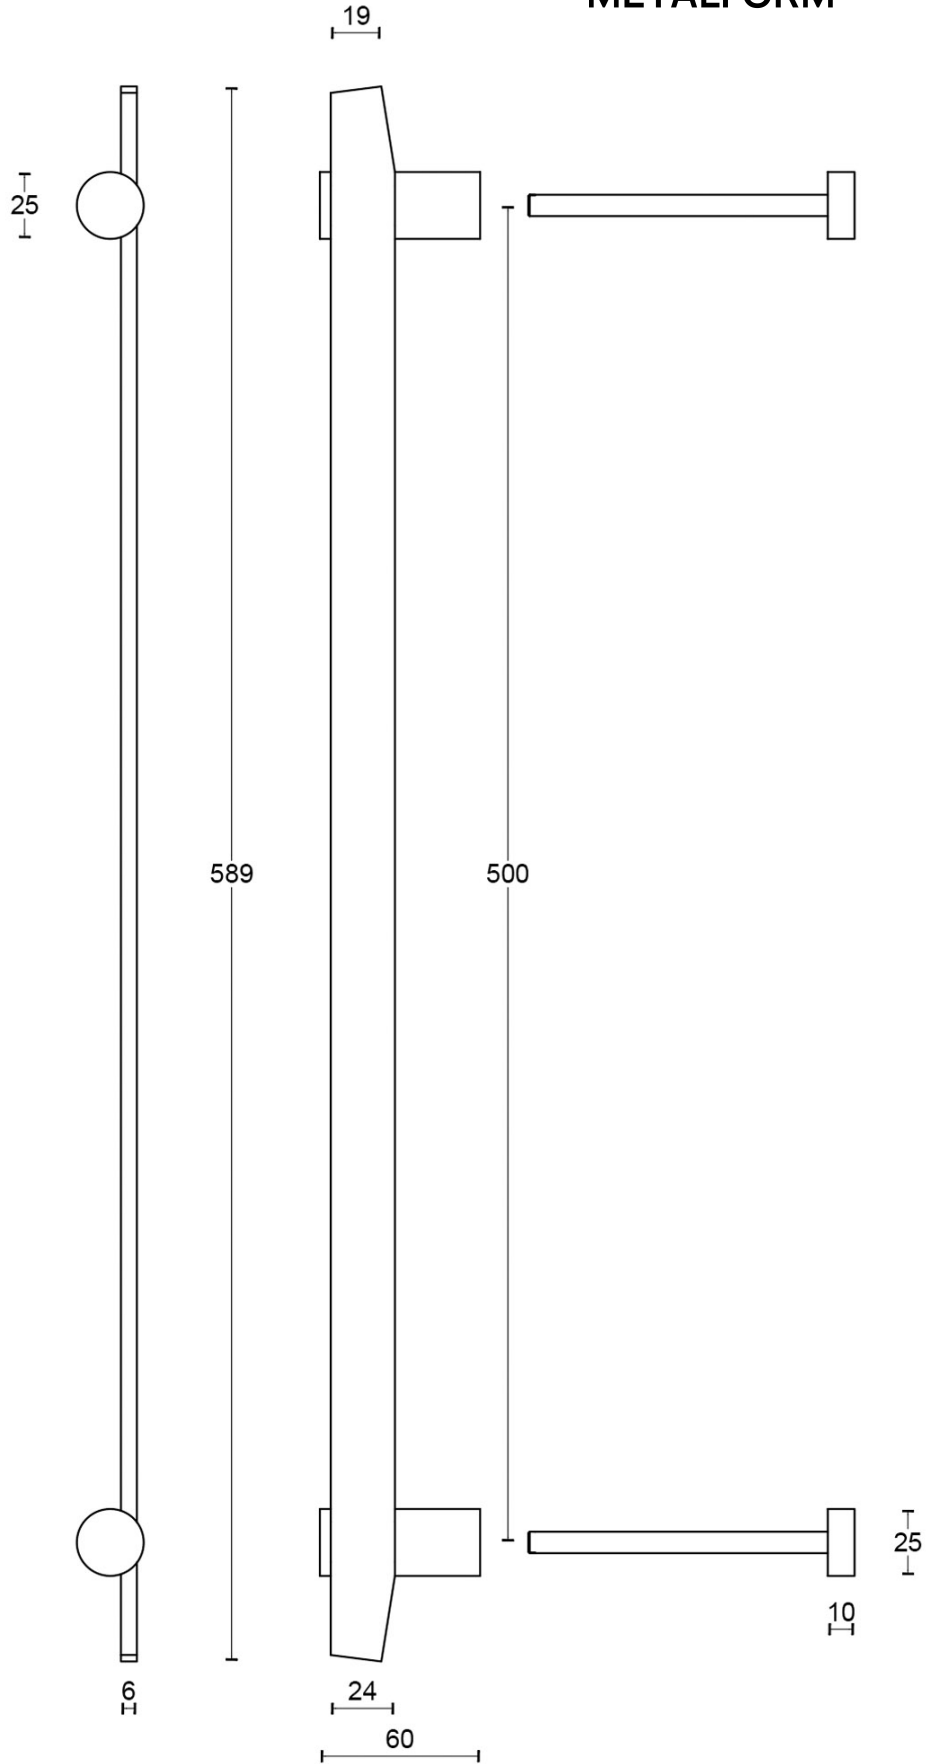

TENSE BB500 PS

solid pull handle
bolt through fixing
stainless steel

METALFORM

FORMANI®		Part number:			
		Description:			
Doc no.:	3301G001 TENSE BB500 PS V01.dwg	TENSE BB500 PS			
Drawn by:	Christian Brimbois			Creation date:	5-1-2016
FORMANI HOLLAND B.V. EUROPALAAN 12 6199 AB MAASTRICHT-AIRPORT NL T +31 (0)43 308 90 00 INFO@FORMANI.COM FORMANI.COM		A3