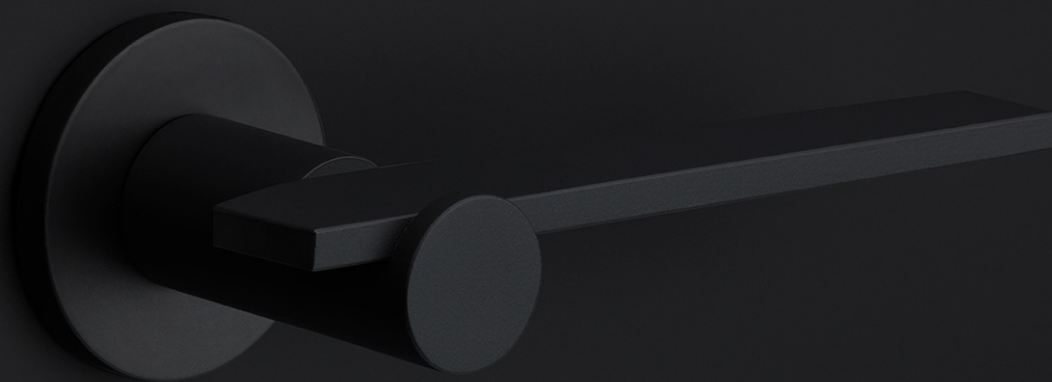

TENSE

by Bertram Beerbaum

METALFORM
FORMANI®