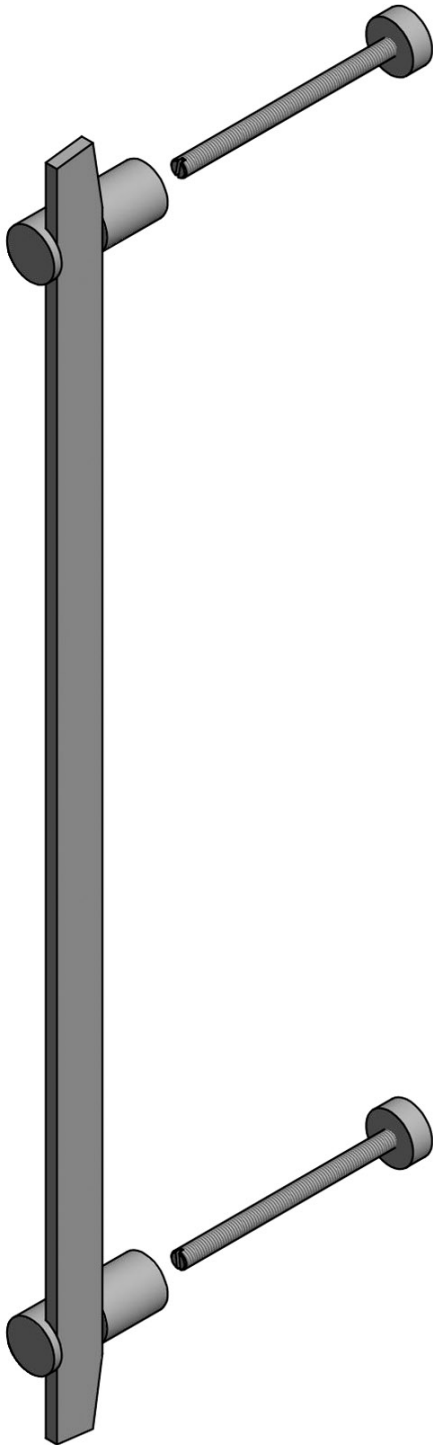

BB500 PS

pull handle including bolt through fixings

Product information

Code: 3301G001INXX2

Finish: satin stainless steel

UNIT: Piece

Collection: TENSE

Designer: Bertram Beerbaum

EAN code: 8718009298701

TENSE by Bertram Beerbaum

The TENSE series is a total concept collection consisting of door, window, and furniture fittings.

Finishes

- satin stainless steel
- satin black
- bronze

TENSE BB500 PS

solid pull handle
bolt through fixing
stainless steel

METALFORM

<h1>FORMANI®</h1>		Part number:	
		Description:	
Doc no.:	3301G001 TENSE BB500 PS V01.dwg	<h2>TENSE BB500 PS</h2>	
Drawn by:	Christian Brimbois		
FORMANI HOLLAND B.V. EUROPALAAN 12 6199 AB MAASTRICHT-AIRPORT NL T +31 (0)43 308 90 00 INFO@FORMANI.COM FORMANI.COM		<h2>A3</h2>	

TENSE

by Bertram Beerbaum

Designed by Bertram Beerbaum, our TENSE hardware series is guided by a clean aesthetic that is as robust as it is chic. Every design in the series is unique while at the same time bearing the unmistakable TENSE signature. The core of every design is the cylindrical neck to which each rectangular lever is connected in its own unique way. This is thanks to our extreme high precision welding technique, which forms a secure joint between two very different shapes. The unique characteristics of the design received an honorable mention during the German Design Awards, one of the most prestigious design contests. TENSE by Bertram Beerbaum is a total concept collection including door, window, and furniture fittings and is available in the colours stainless steel, satin black, and bronze.