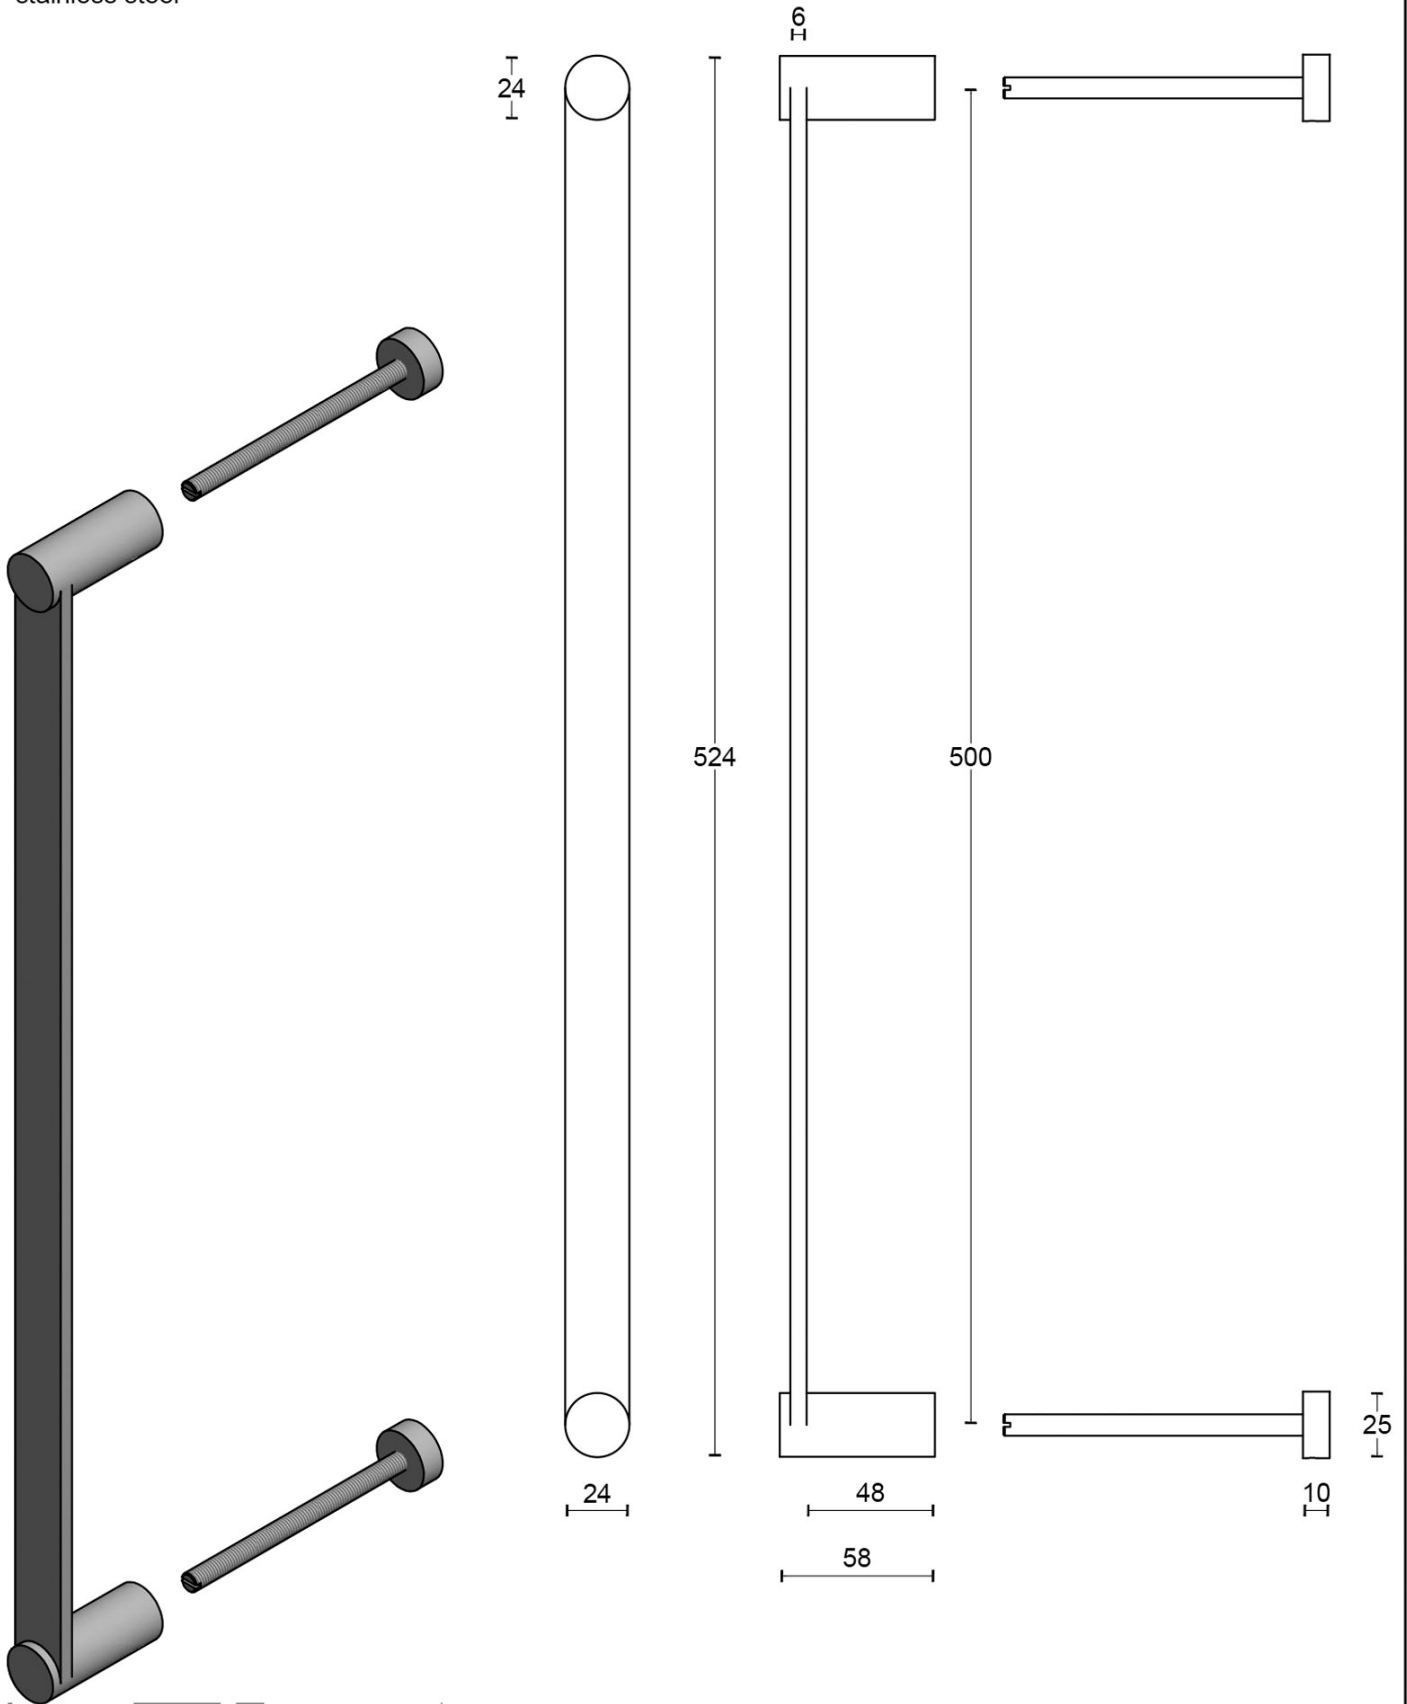

BB501 NP

pull handle including concealed fixings

Product information

Code: 3301G002NMXX1

Finish: satin black

UNIT: Piece

Collection: TENSE

Designer: Bertram Beerbaum

EAN code: 8718009300183

TENSE by Bertram Beerbaum

The TENSE series is a total concept collection consisting of door, window, and furniture fittings.

Finishes

- satin stainless steel
- satin black
- bronze

TENSE BB501 PS

solid pull handle
bolt through fixing
stainless steel

METALFORM

<h2>FORMANI®</h2>		Part number:	
		Description:	
Doc no.:	3301G002 TENSE BB501 PS V01.dwg	<h2>TENSE BB501 PS</h2>	
Drawn by:	Christian Brimbois		
FORMANI HOLLAND B.V. EUROPALAAN 12 6199 AB MAASTRICHT-AIRPORT NL T +31 (0)43 308 90 00 INFO@FORMANI.COM FORMANI.COM		<h2>A3</h2>	

TENSE

by Bertram Beerbaum

Designed by Bertram Beerbaum, our TENSE hardware series is guided by a clean aesthetic that is as robust as it is chic. Every design in the series is unique while at the same time bearing the unmistakable TENSE signature. The core of every design is the cylindrical neck to which each rectangular lever is connected in its own unique way. This is thanks to our extreme high precision welding technique, which forms a secure joint between two very different shapes. The unique characteristics of the design received an honorable mention during the German Design Awards, one of the most prestigious design contests. TENSE by Bertram Beerbaum is a total concept collection including door, window, and furniture fittings and is available in the colours stainless steel, satin black, and bronze.