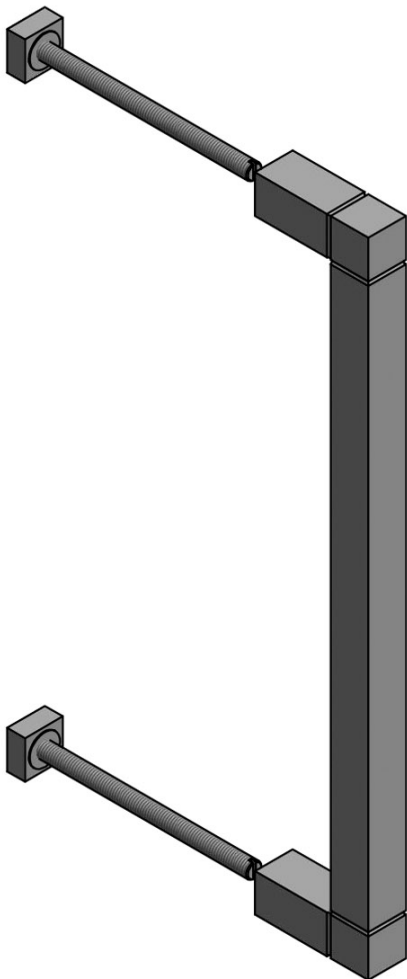

JB320 PS

pull handle including bolt through fixings

Product information

Code: 3501G001BMXX2

Finish: white

UNIT: Piece

Collection: SQUARE

Designer: Jan des Bouvrie

EAN code: 8718009319642

SQUARE by Jan des Bouvrie

The SQUARE series is a total concept collection consisting of door, window, and furniture fittings.

Finishes

- satin stainless steel
- polished stainless steel
- satin black
- white

JB320 PS

METALFORM

pull handle
bolt though fixing
stainless steel

| | | | |
|---|--------------------------|---------------------------------|---------|
| FORMANI® | | Part number: | |
| | | Description: JB320 PS | |
| Doc no.: 3501G001 JB320 PS V01.dwg | Creation date: 15-9-2016 | A3 | Format: |
| Drawn by: Christian Brimbois | | | |
| FORMANI HOLLAND B.V. EUROPALAAN 12 6199 AB MAASTRICHT-AIRPORT NL T +31 (0)43 308 90 00 INFO@FORMANI.COM FORMANI.COM | | | |

SQUARE

by Jan des Bouvrie

The **SQUARE** series' minimalistic design is a eulogy to the perfection of square and rectangular shapes. While the series is simplistic, its finer details are what make it truly unique. All the products have a bold and well-defined look, but their chamfered edges make them wonderfully tactile. The late Jan des Bouvrie, founding father of Dutch design, contributed to the series and imparted the final touches by adding smooth lines to the **SQUARE** design, accentuating the major elements. Each product of the series is made of solid materials and is manually tested for 100% straightness using a variety of tools and templates. Square has to be square, after all. This well-established series is the most comprehensive total concept range - including door, window and furniture fittings - featuring the largest number of products. One can recognize a Jan des Bouvrie by the smooth lines that emphasize the major elements of the lever handle and complete the design.