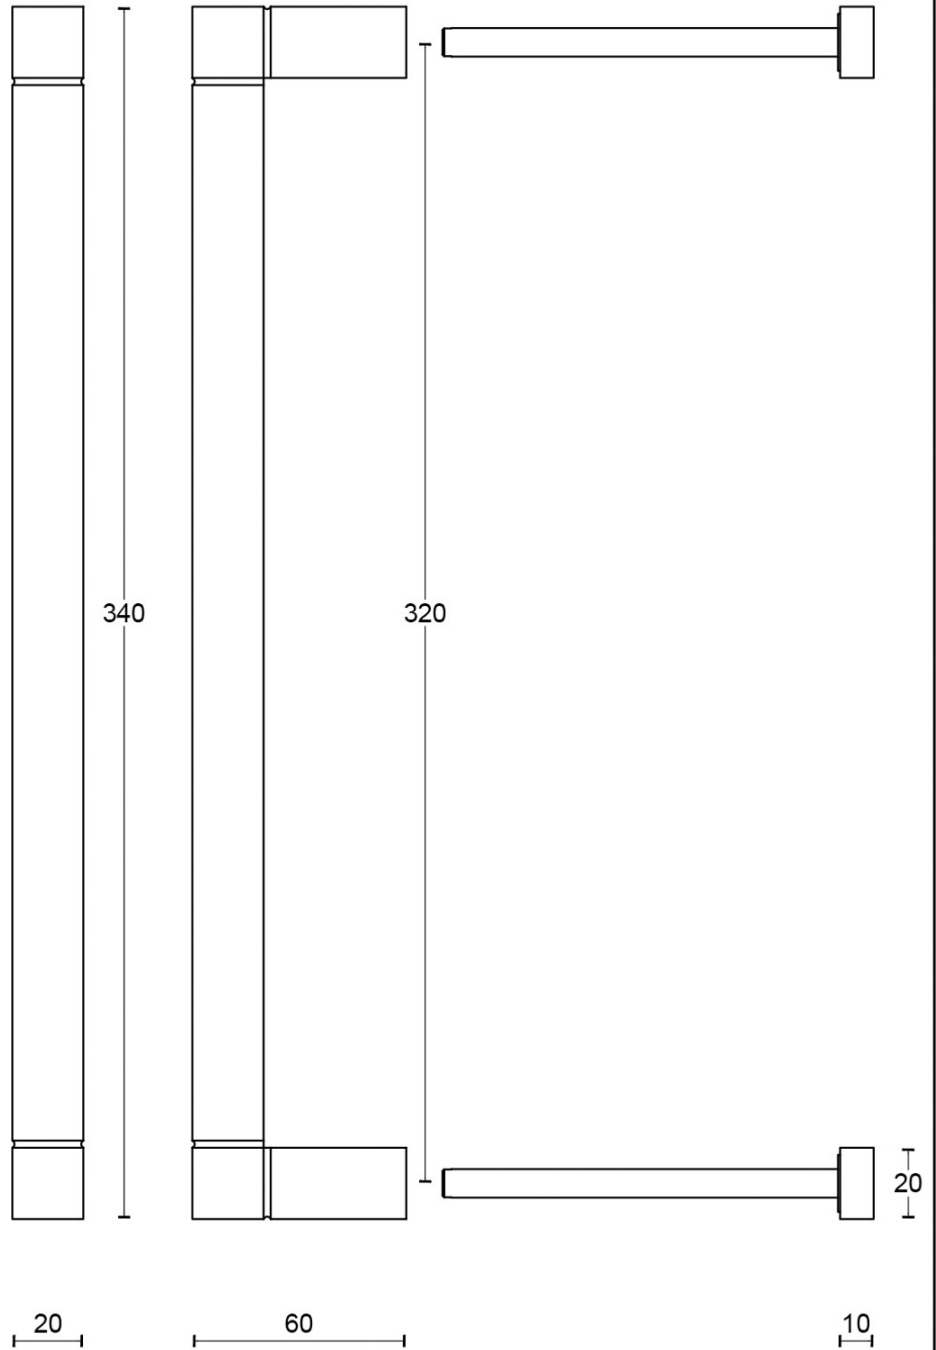

JB320 PS

METALFORM

pull handle
bolt though fixing
stainless steel

FORMANI®		Part number:	
		Description: JB320 PS	
Doc no.: 3501G001 JB320 PS V01.dwg	Creation date: 15-9-2016	A3	Format:
Drawn by: Christian Brimbois			
FORMANI HOLLAND B.V. EUROPALAAN 12 6199 AB MAASTRICHT-AIRPORT NL T +31 (0)43 308 90 00 INFO@FORMANI.COM FORMANI.COM