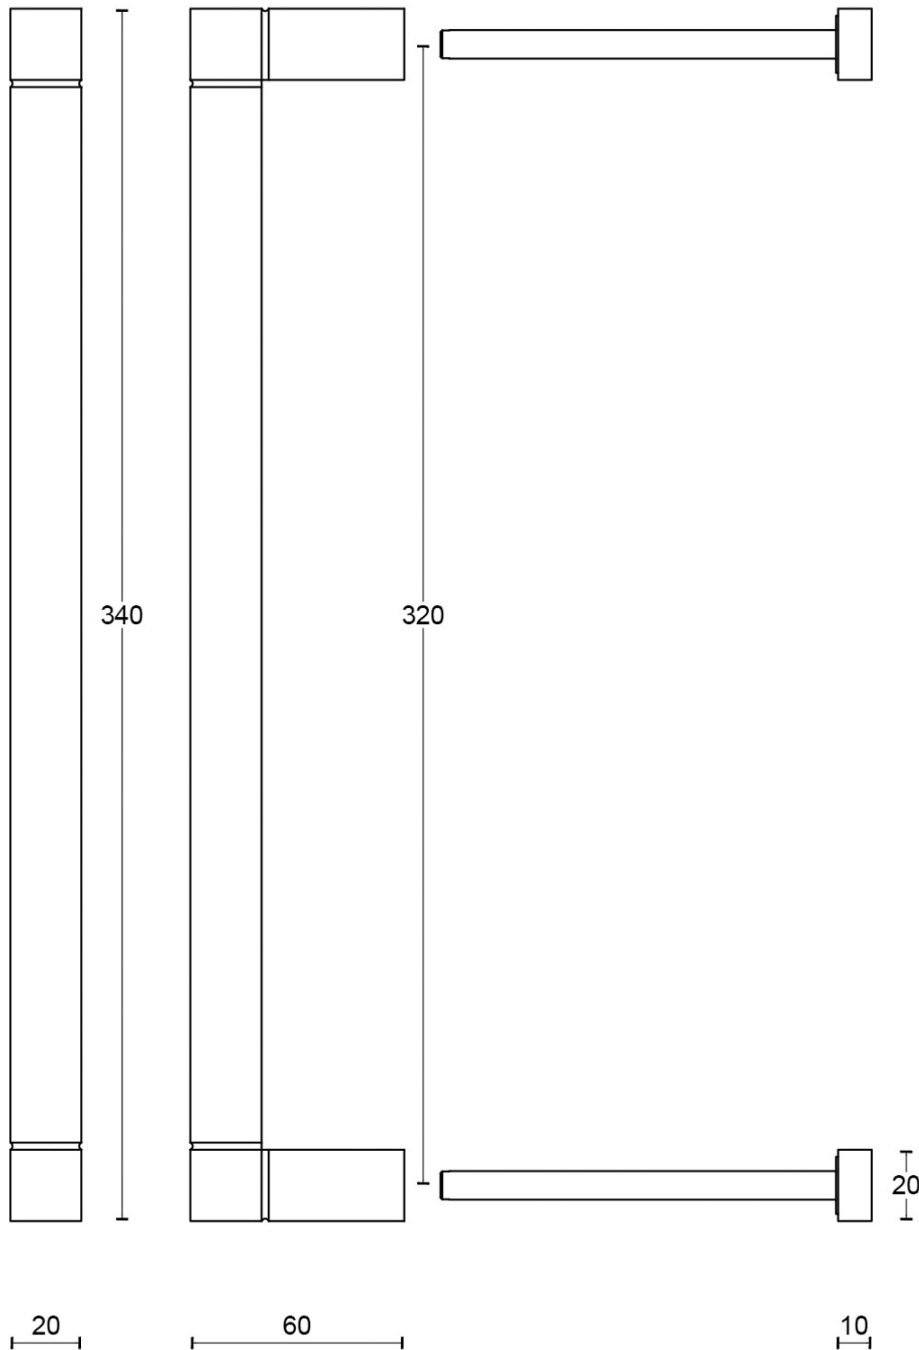

JB320 PS

METALFORM

pull handle
bolt though fixing
stainless steel

FORMANI®		Part number:	
		Description: JB320 PS	
Doc no.: 3501G001 JB320 PS V01.dwg	Creation date: 15-9-2016	A3	Format:
Drawn by: Christian Brimbois			
FORMANI HOLLAND B.V. EUROPALAAN 12 6199 AB MAASTRICHT-AIRPORT NL T +31 (0)43 308 90 00 INFO@FORMANI.COM FORMANI.COM