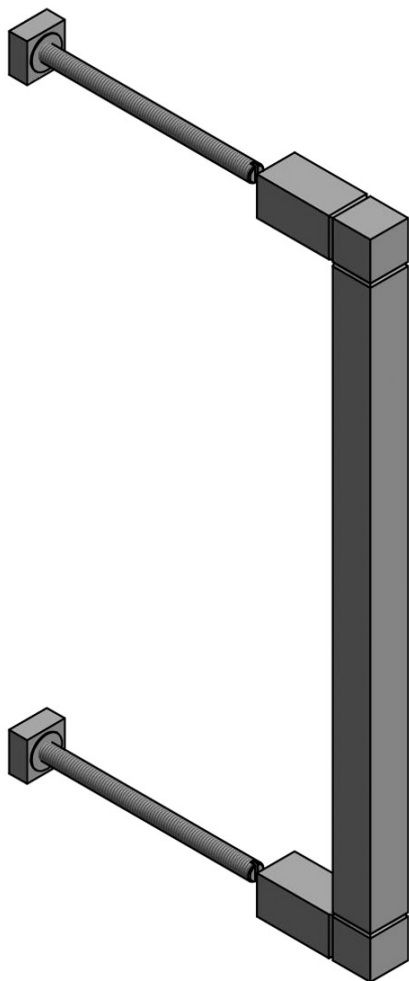

JB320 PS

METALFORM

pull handle
bolt though fixing
stainless steel

FORMANI®		Part number:	
		Description: JB320 PS	
Doc no.: 3501G001 JB320 PS V01.dwg	Creation date: 15-9-2016	A3	Format:
Drawn by: Christian Brimbois			
FORMANI HOLLAND B.V. EUROPALAAN 12 6199 AB MAASTRICHT-AIRPORT NL T +31 (0)43 308 90 00 INFO@FORMANI.COM FORMANI.COM