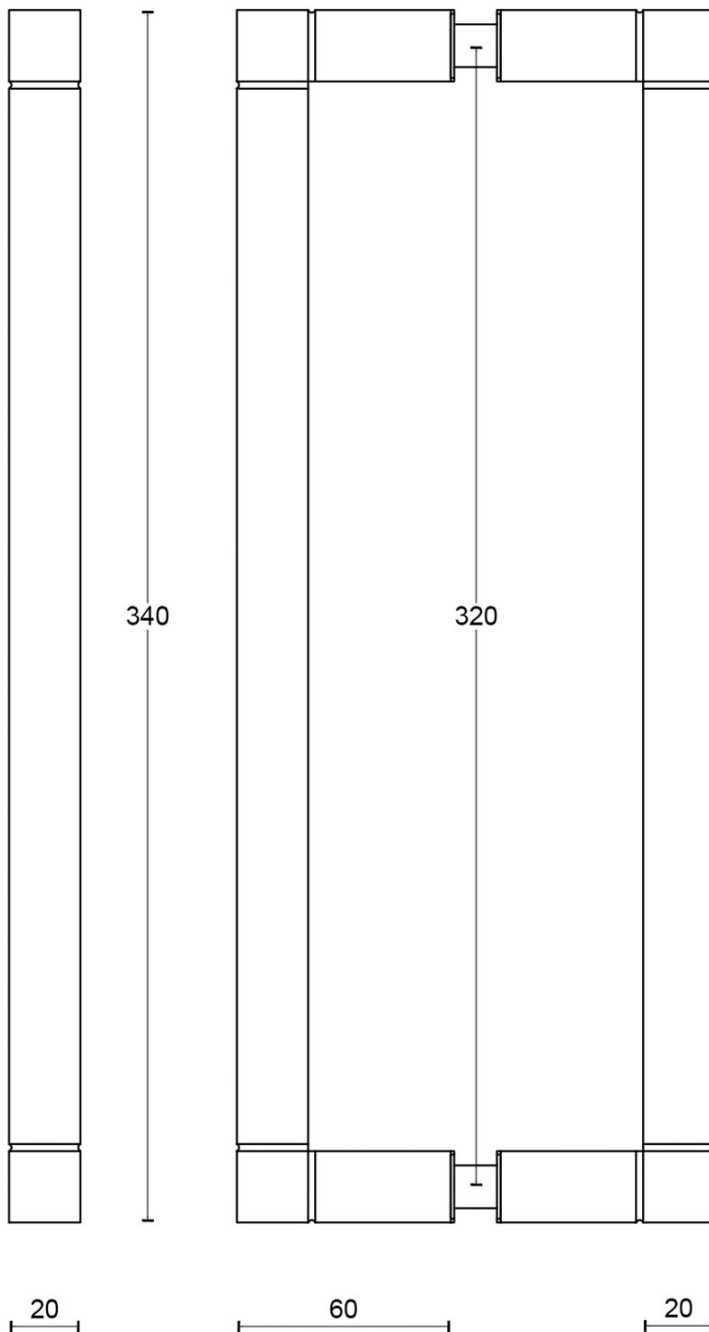

JB320 PA

METALFORM

pull handle
back to back fixing
stainless steel

FORMANI®		Part number:	
		Description:	
Doc no.: 3501G001 JB320 PA V01.dwg	JB320 PA		Format:
Drawn by: Christian Brimbois Creation date: 15-9-2016			A3
FORMANI HOLLAND B.V. EUROPALAAN 12 6199 AB MAASTRICHT-AIRPORT NL T +31 (0)43 308 90 00 INFO@FORMANI.COM FORMANI.COM