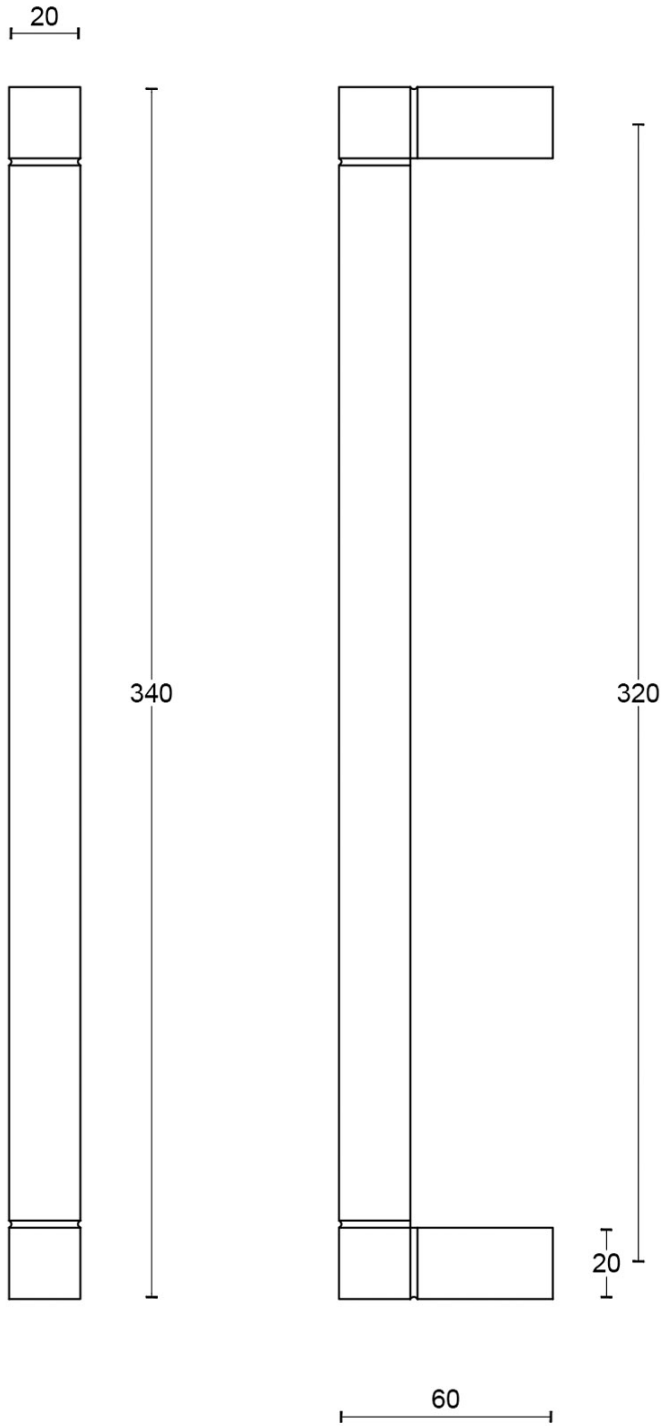

JB320 NP

pull handle
concealed fixing
stainless steel

METALFORM

FORMANI®		Part number:		
		Description:		
Doc no.: 3501G001 JB320 NP V01.dwg	JB320 NP		Format:	
Drawn by: Christian Brimbois			Creation date: 15-9-2016	A3
FORMANI HOLLAND B.V. EUROPALAAN 12 6199 AB MAASTRICHT-AIRPORT NL T +31 (0)43 308 90 00 INFO@FORMANI.COM FORMANI.COM