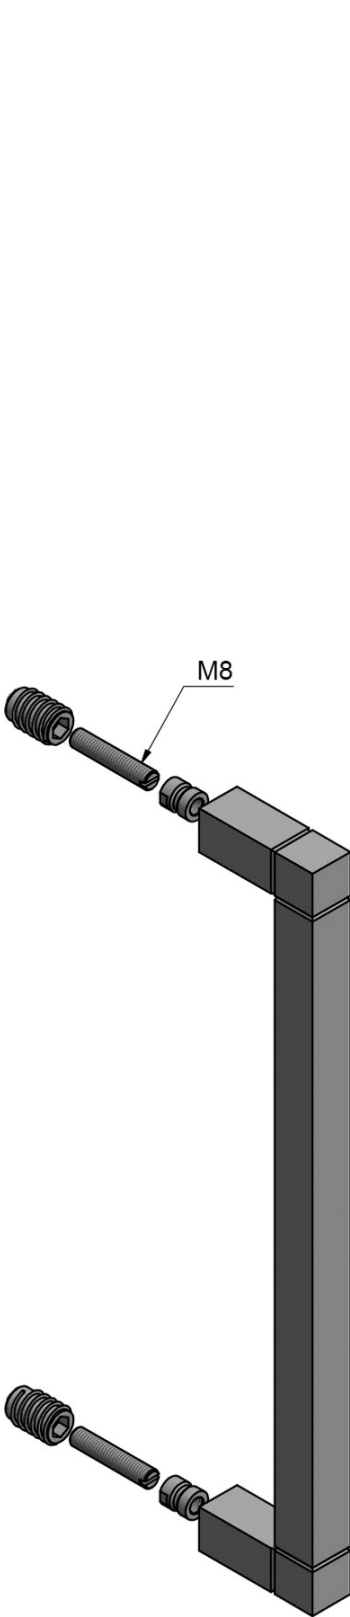

JB320 NP

pull handle
concealed fixing
stainless steel

METALFORM

FORMANI®		Part number:		
		Description:		
Doc no.: 3501G001 JB320 NP V01.dwg	JB320 NP		Format:	
Drawn by: Christian Brimbois			Creation date: 15-9-2016	A3
FORMANI HOLLAND B.V. EUROPALAAN 12 6199 AB MAASTRICHT-AIRPORT NL T +31 (0)43 308 90 00 INFO@FORMANI.COM FORMANI.COM