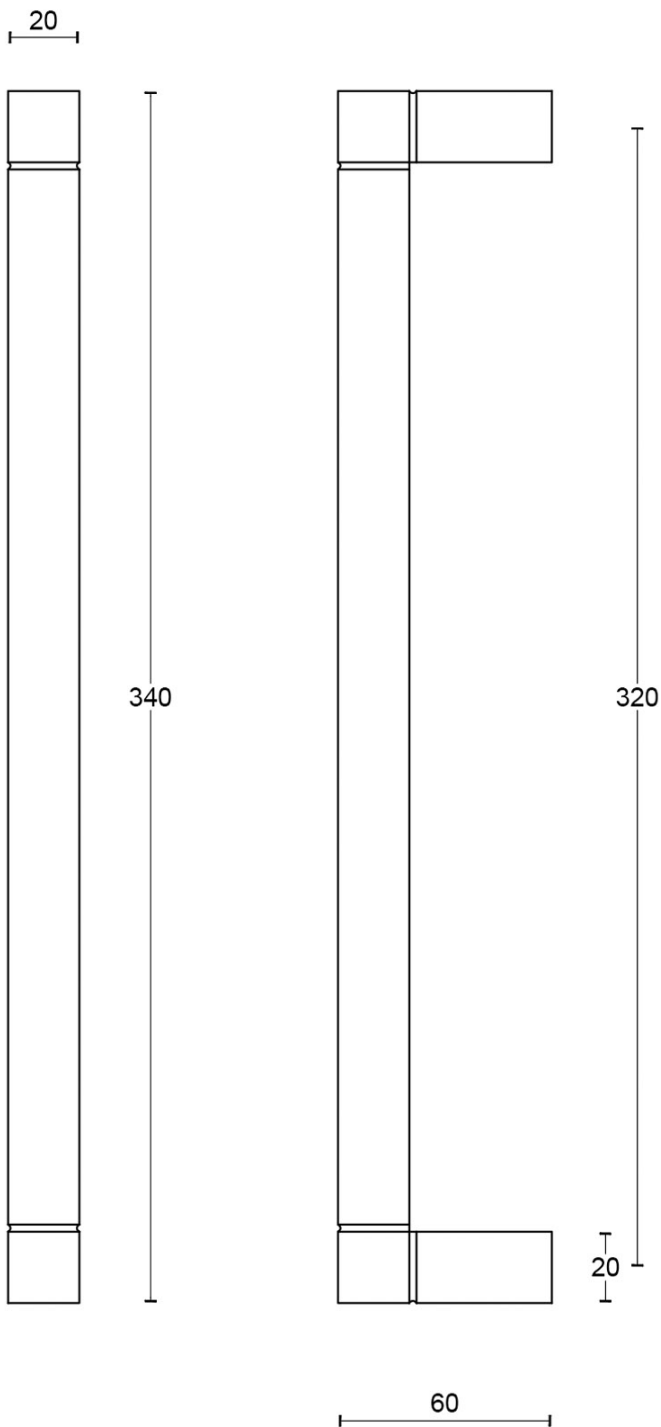

JB320 NP

pull handle
concealed fixing
stainless steel

METALFORM

FORMANI®		Part number:		
		Description:		
Doc no.: 3501G001 JB320 NP V01.dwg	JB320 NP		Format:	
Drawn by: Christian Brimbois			Creation date: 15-9-2016	A3
FORMANI HOLLAND B.V. EUROPALAAN 12 6199 AB MAASTRICHT-AIRPORT NL T +31 (0)43 308 90 00 INFO@FORMANI.COM FORMANI.COM