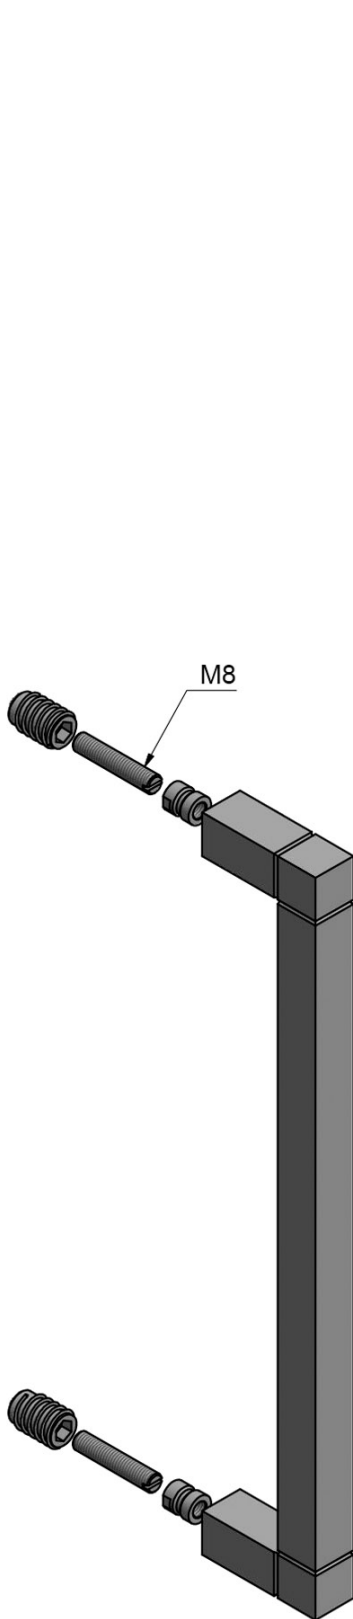

JB320 NP

pull handle
concealed fixing
stainless steel

METALFORM

FORMANI®		Part number:		
		Description:		
Doc no.: 3501G001 JB320 NP V01.dwg	JB320 NP		Format:	
Drawn by: Christian Brimbois			Creation date: 15-9-2016	A3
FORMANI HOLLAND B.V. EUROPALAAN 12 6199 AB MAASTRICHT-AIRPORT NL T +31 (0)43 308 90 00 INFO@FORMANI.COM FORMANI.COM