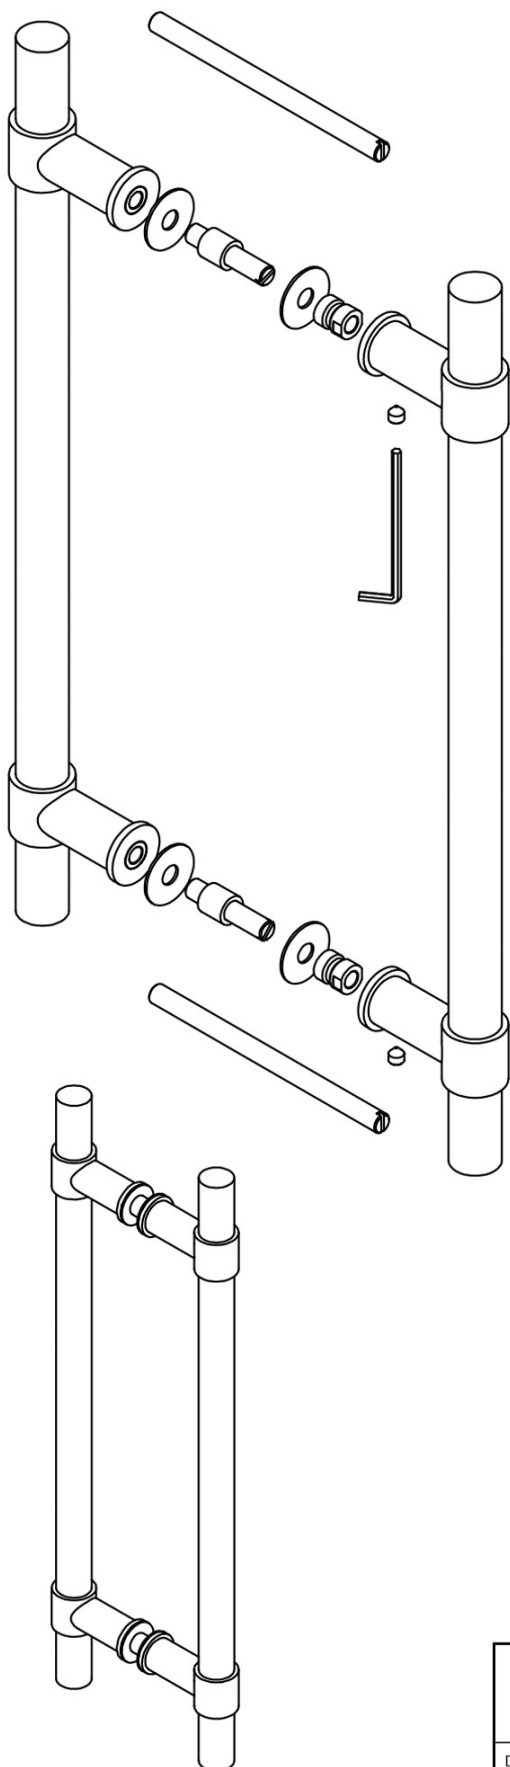

PB400 PA

set of pull handles including back to back fixings

Product information

Code: 2701G001IMXX3

Finish: PVD satin gold

UNIT: Pair

Collection: ONE

Designer: Piet Boon

EAN code: 8718009392942

ONE by Piet Boon

The ONE series consists of door, window, and furniture fittings and is complemented by bathroom accessories such as soap dispensers and toilet brush holders, which serve to enrich spaces and create a harmonious whole.

Finishes

- satin stainless steel
- satin black
- bronze
- white
- PVD satin black
- PVD satin gold

PB400 PA

pull handle
back-to-back fixing
stainless steel

METALFORM

<h1>FORMANI®</h1>		Part number:	
		Description:	
Doc no.:	2701G001 PB400 PA V01.dwg	<h2>PB400 PA</h2>	Format:
Drawn by:	Christian Brimbois		Creation date:
Formani Holland B.V. · Amerikalaan 55 · 6199 AE Maastricht Airport · tel: +31 (0)43 308 90 00 · www.formani.nl · info@formani.nl			