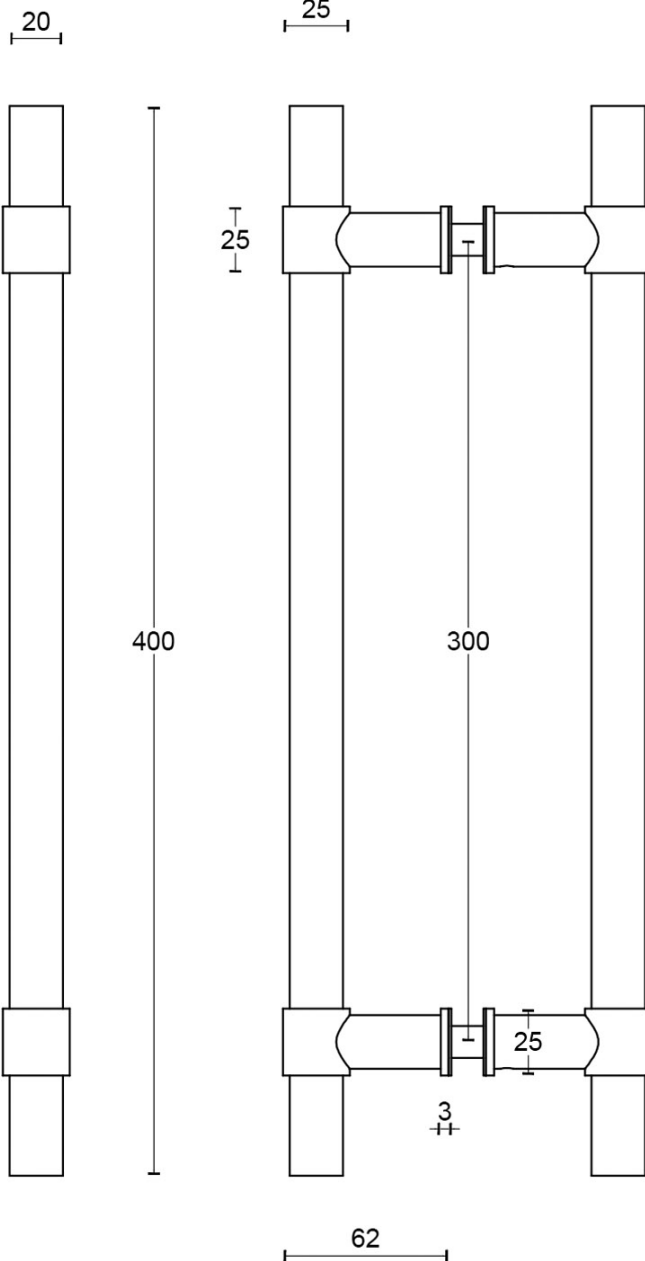

PB400 PA

set of pull handles including back to back fixings

Product information

Code: 2701G001IMXX3

Finish: PVD satin gold

UNIT: Pair

Collection: ONE

Designer: Piet Boon

EAN code: 8718009392942

ONE by Piet Boon

The ONE series consists of door, window, and furniture fittings and is complemented by bathroom accessories such as soap dispensers and toilet brush holders, which serve to enrich spaces and create a harmonious whole.

Finishes

- satin stainless steel
- satin black
- bronze
- white
- PVD satin black
- PVD satin gold

PB400 PA

pull handle
back-to-back fixing
stainless steel

METALFORM

<h1>FORMANI®</h1>		Part number:	
		Description:	
Doc no.:	2701G001 PB400 PA V01.dwg	<h2>PB400 PA</h2>	Format:
Drawn by:	Christian Brimbois		Creation date:
Formani Holland B.V. · Amerikalaan 55 · 6199 AE Maastricht Airport · tel: +31 (0)43 308 90 00 · www.formani.nl · info@formani.nl			