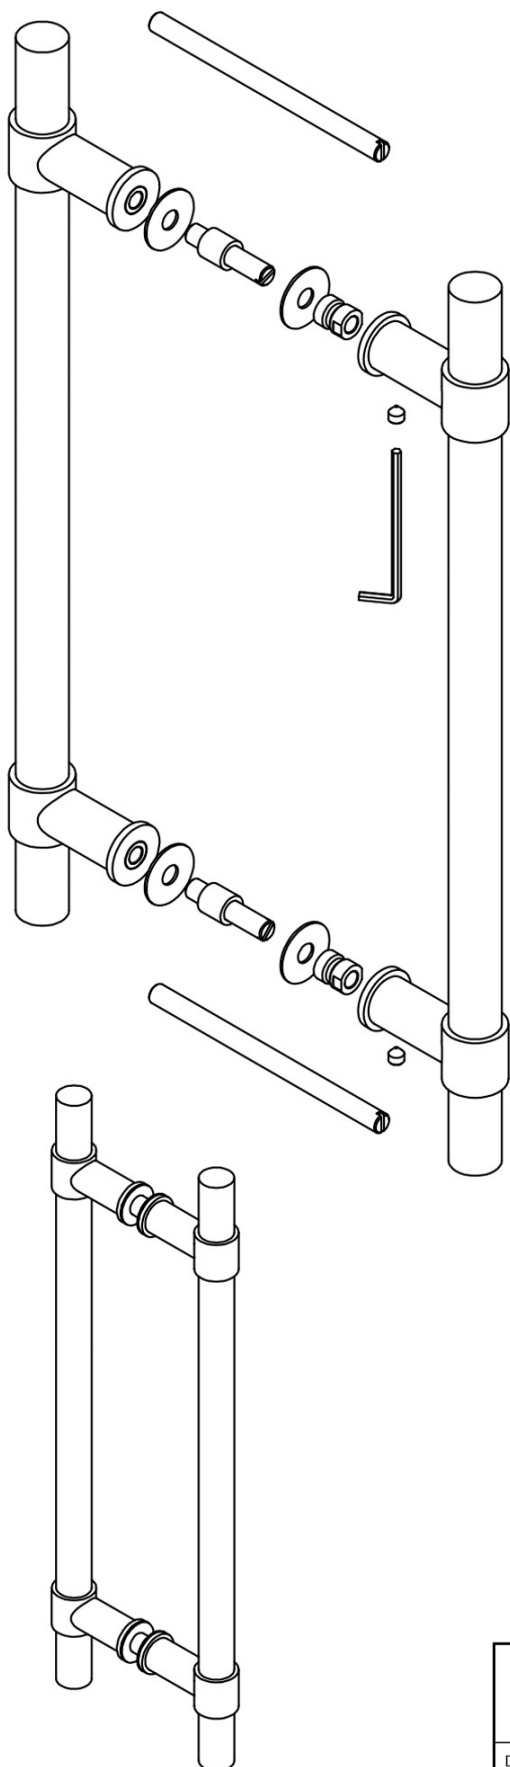

PB400 PA

pull handle
back-to-back fixing
stainless steel

METALFORM

FORMANI®		Part number:		
		Description:		
Doc no.:	2701G001 PB400 PA V01.dwg	PB400 PA	Format:	
Drawn by:	Christian Brimbois		Creation date:	25-3-2013
Formani Holland B.V. · Amerikalaan 55 · 6199 AE Maastricht Airport · tel: +31 (0)43 308 90 00 · www.formani.nl · info@formani.nl