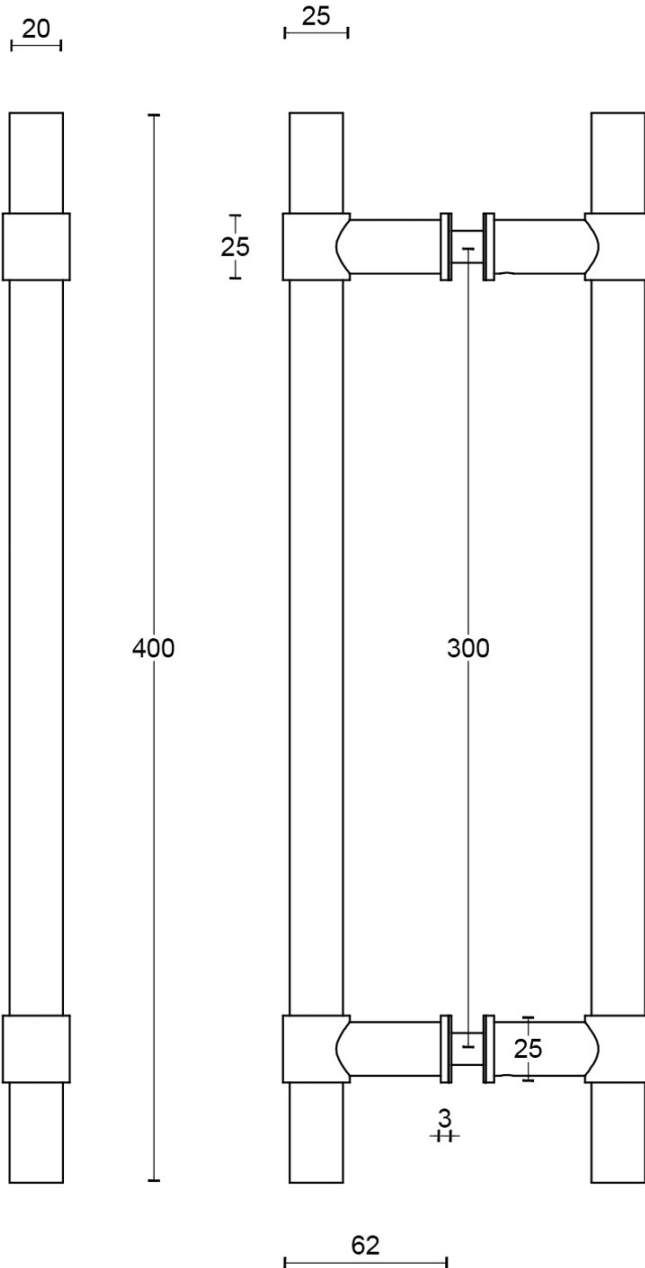

PB400 PA

pull handle
back-to-back fixing
stainless steel

METALFORM

FORMANI®		Part number:		
		Description:		
Doc no.:	2701G001 PB400 PA V01.dwg	PB400 PA	Format:	
Drawn by:	Christian Brimbois		Creation date:	25-3-2013
Formani Holland B.V. · Amerikalaan 55 · 6199 AE Maastricht Airport · tel: +31 (0)43 308 90 00 · www.formani.nl · info@formani.nl