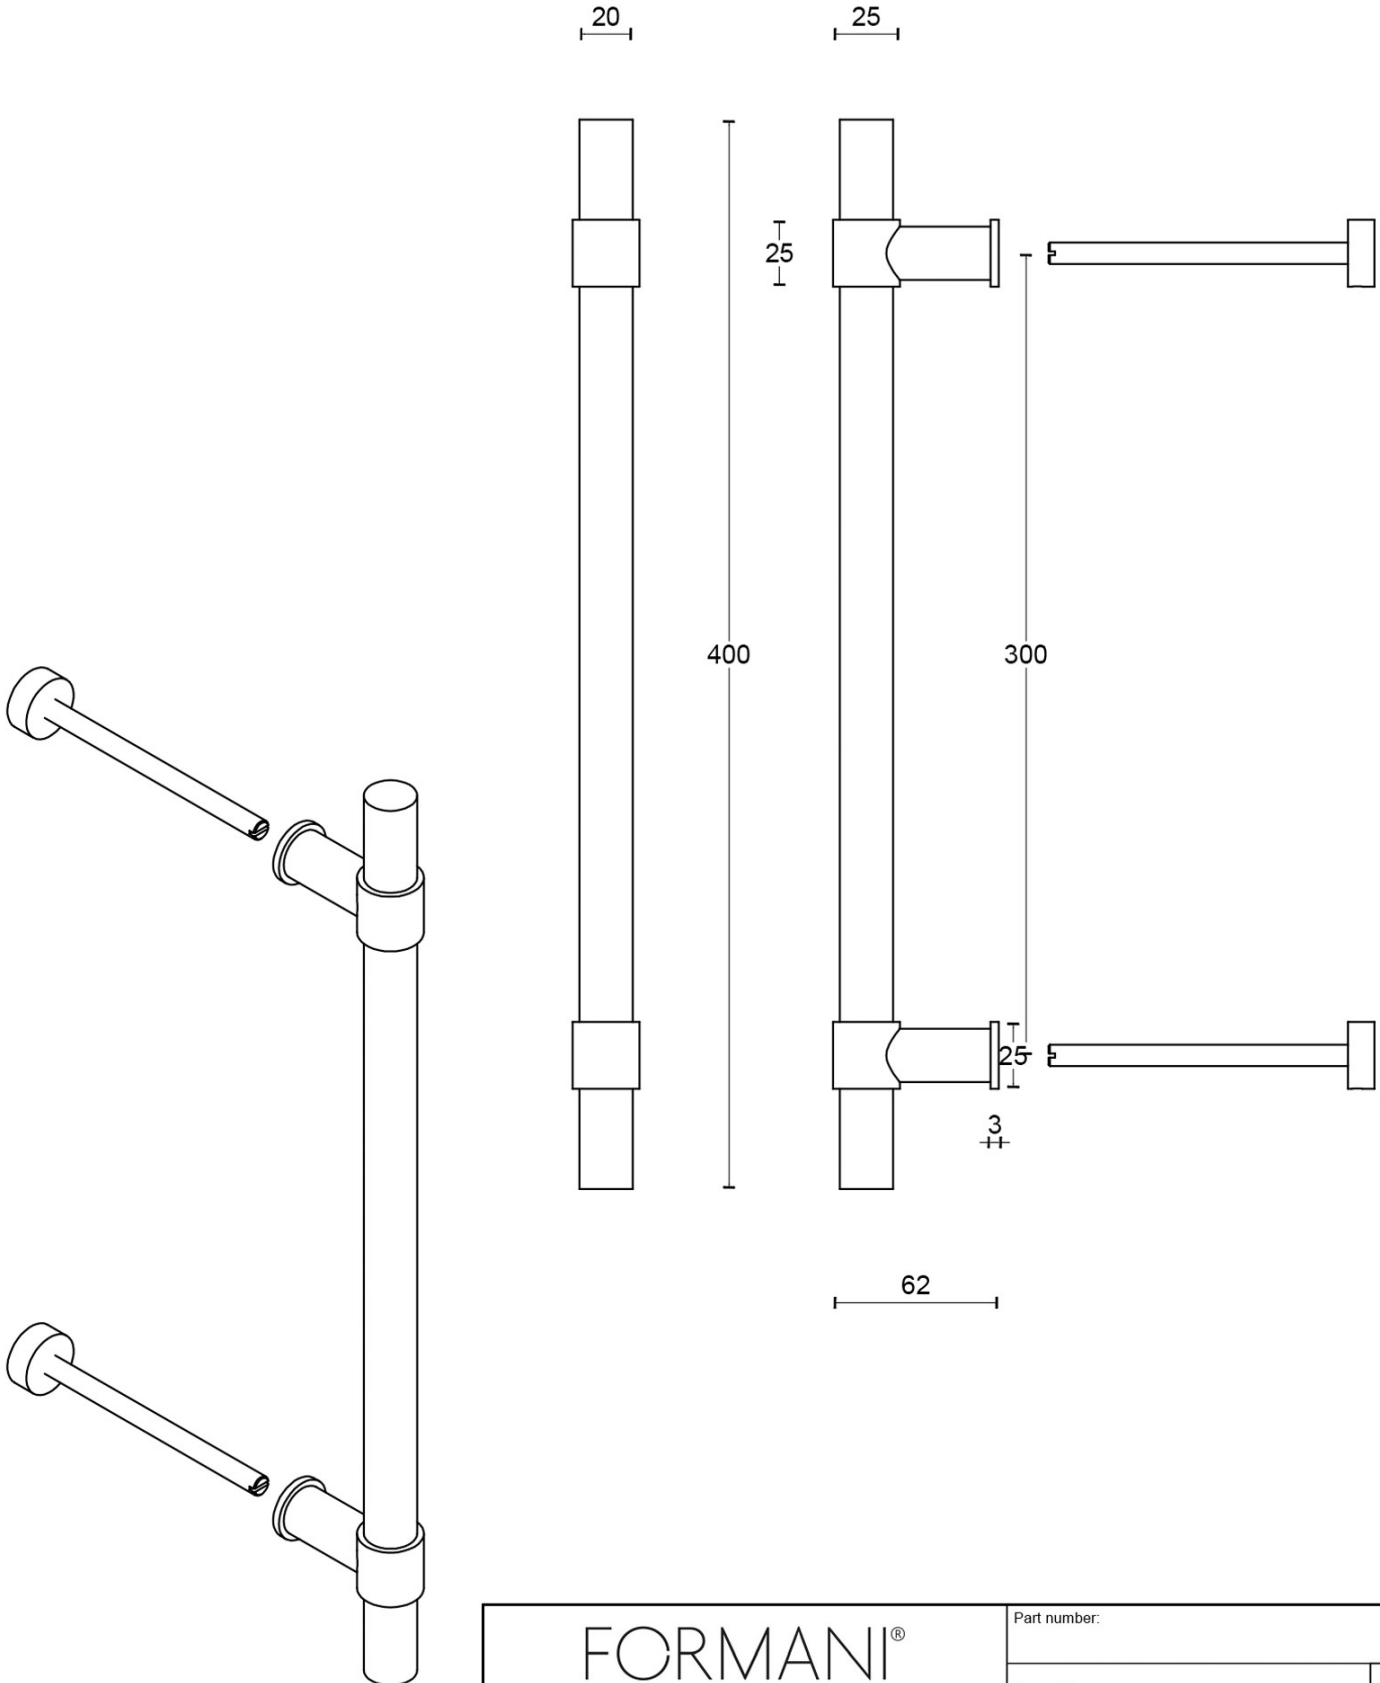

PB400 PS

pull handle
bolt through fixing
stainless steel

METALFORM

FORMANI®		Part number:	
		Description: PB400 PS	
Doc no.: 2701G001 PB400 PS V01.dwg	Creation date: 25-3-2013	A3	Format:
Drawn by: Christian Brimbois			
Formani Holland B.V. · Amerikalaan 55 · 6199 AE Maastricht Airport · tel: +31 (0)43 308 90 00 · www.formani.nl · info@formani.nl