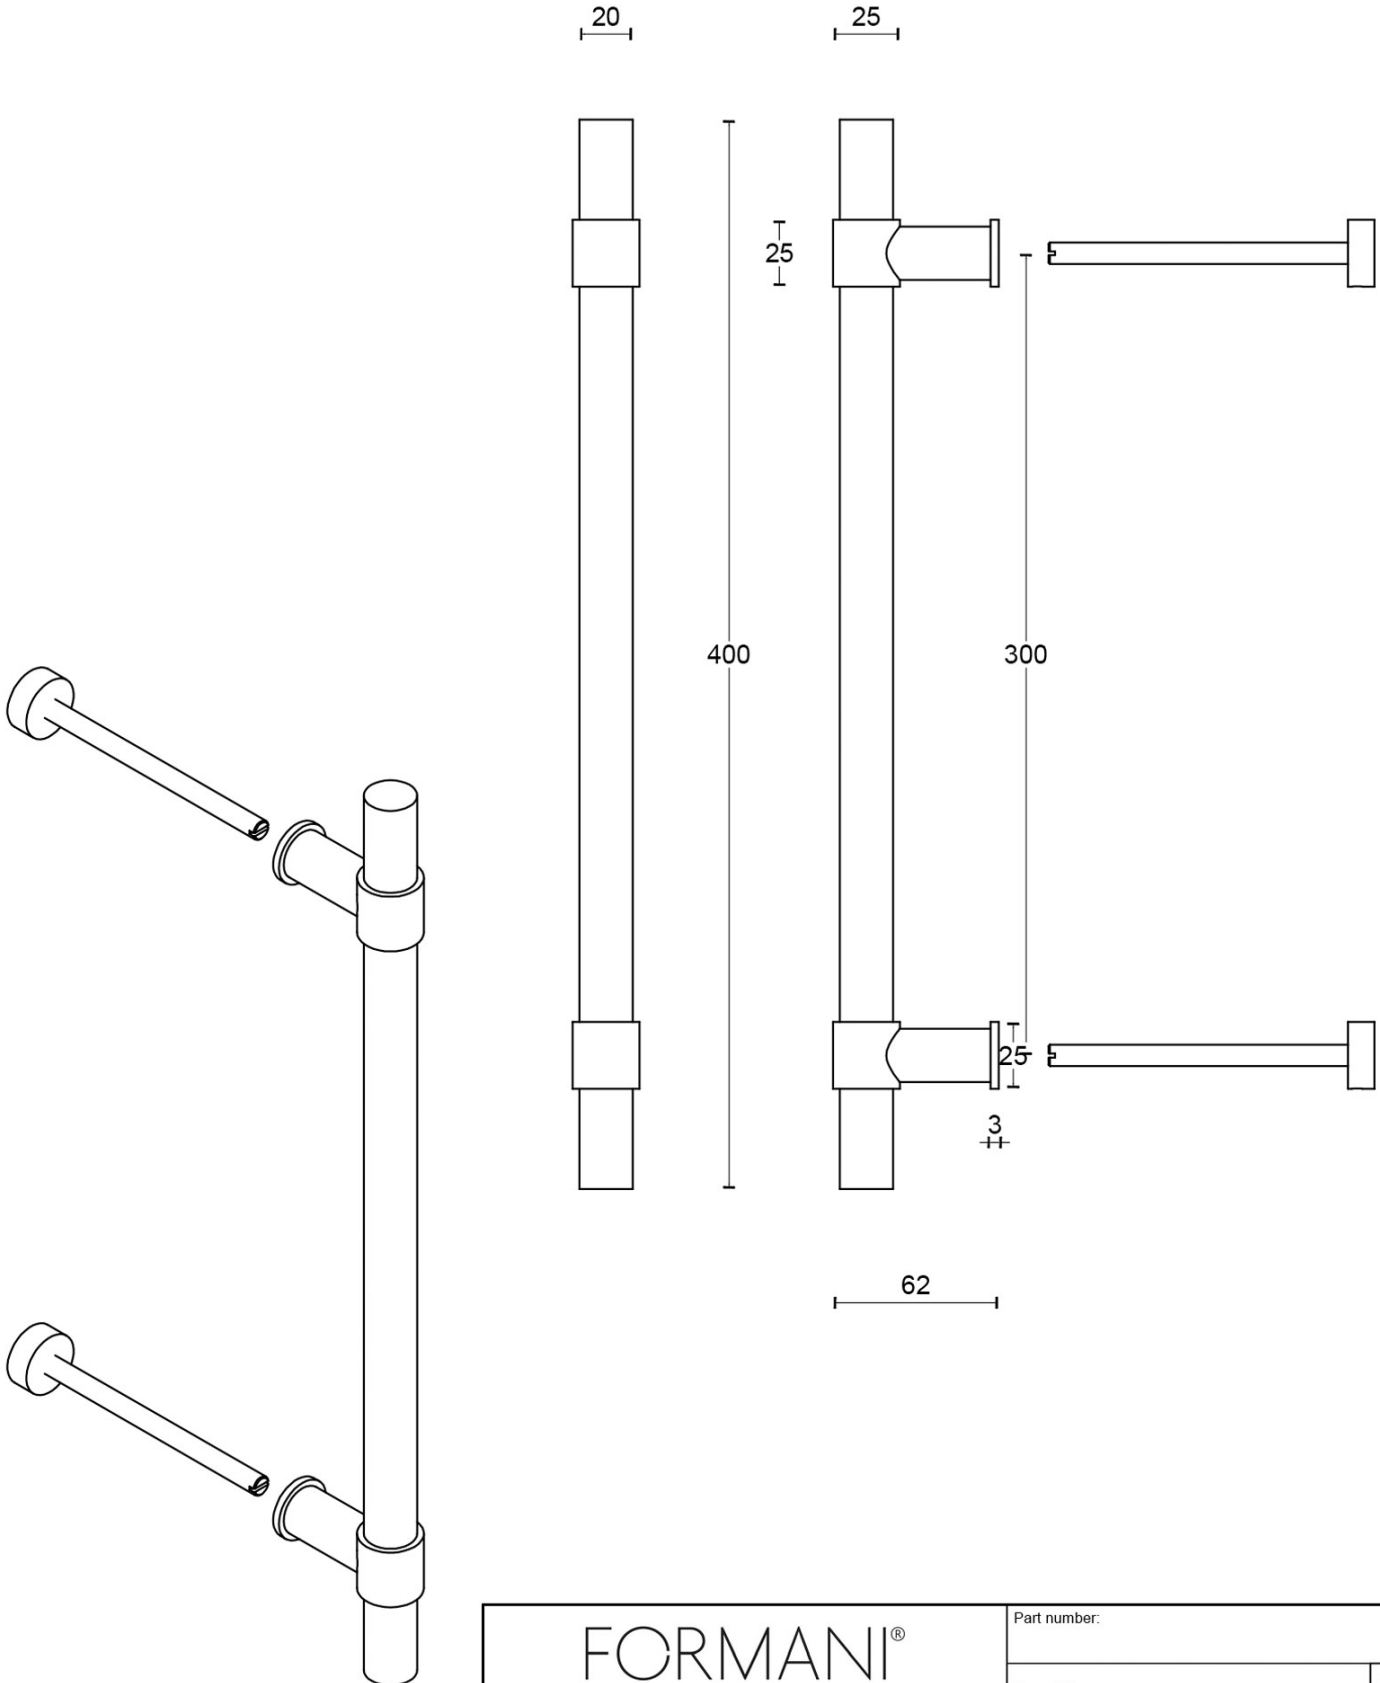

PB400 PS

pull handle including bolt through fixings

Product information

Code: 2701G001BRXX2

Finish: bronze

UNIT: Piece

Collection: ONE

Designer: Piet Boon

EAN code: 8718009322468

ONE by Piet Boon

The ONE series consists of door, window, and furniture fittings and is complemented by bathroom accessories such as soap dispensers and toilet brush holders, which serve to enrich spaces and create a harmonious whole.

Finishes

- satin stainless steel
- satin black
- bronze
- white
- PVD satin black
- PVD satin gold

PB400 PS

pull handle
bolt through fixing
stainless steel

METALFORM

<h2>FORMANI®</h2>		Part number:	
		Description:	
Doc no.:	2701G001 PB400 PS V01.dwg	<h2>PB400 PS</h2>	Format:
Drawn by:	Christian Brimbois		Creation date:
Formani Holland B.V. · Amerikalaan 55 · 6199 AE Maastricht Airport · tel: +31 (0)43 308 90 00 · www.formani.nl · info@formani.nl			