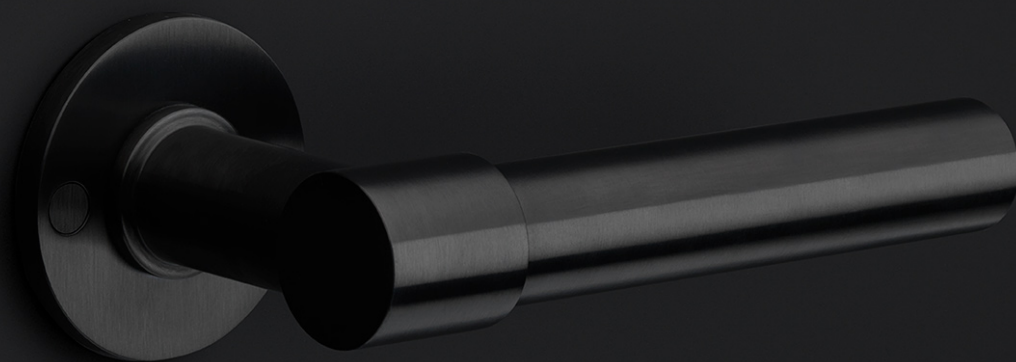

ONE

by Piet Boon

METALFORM
FORMANI®