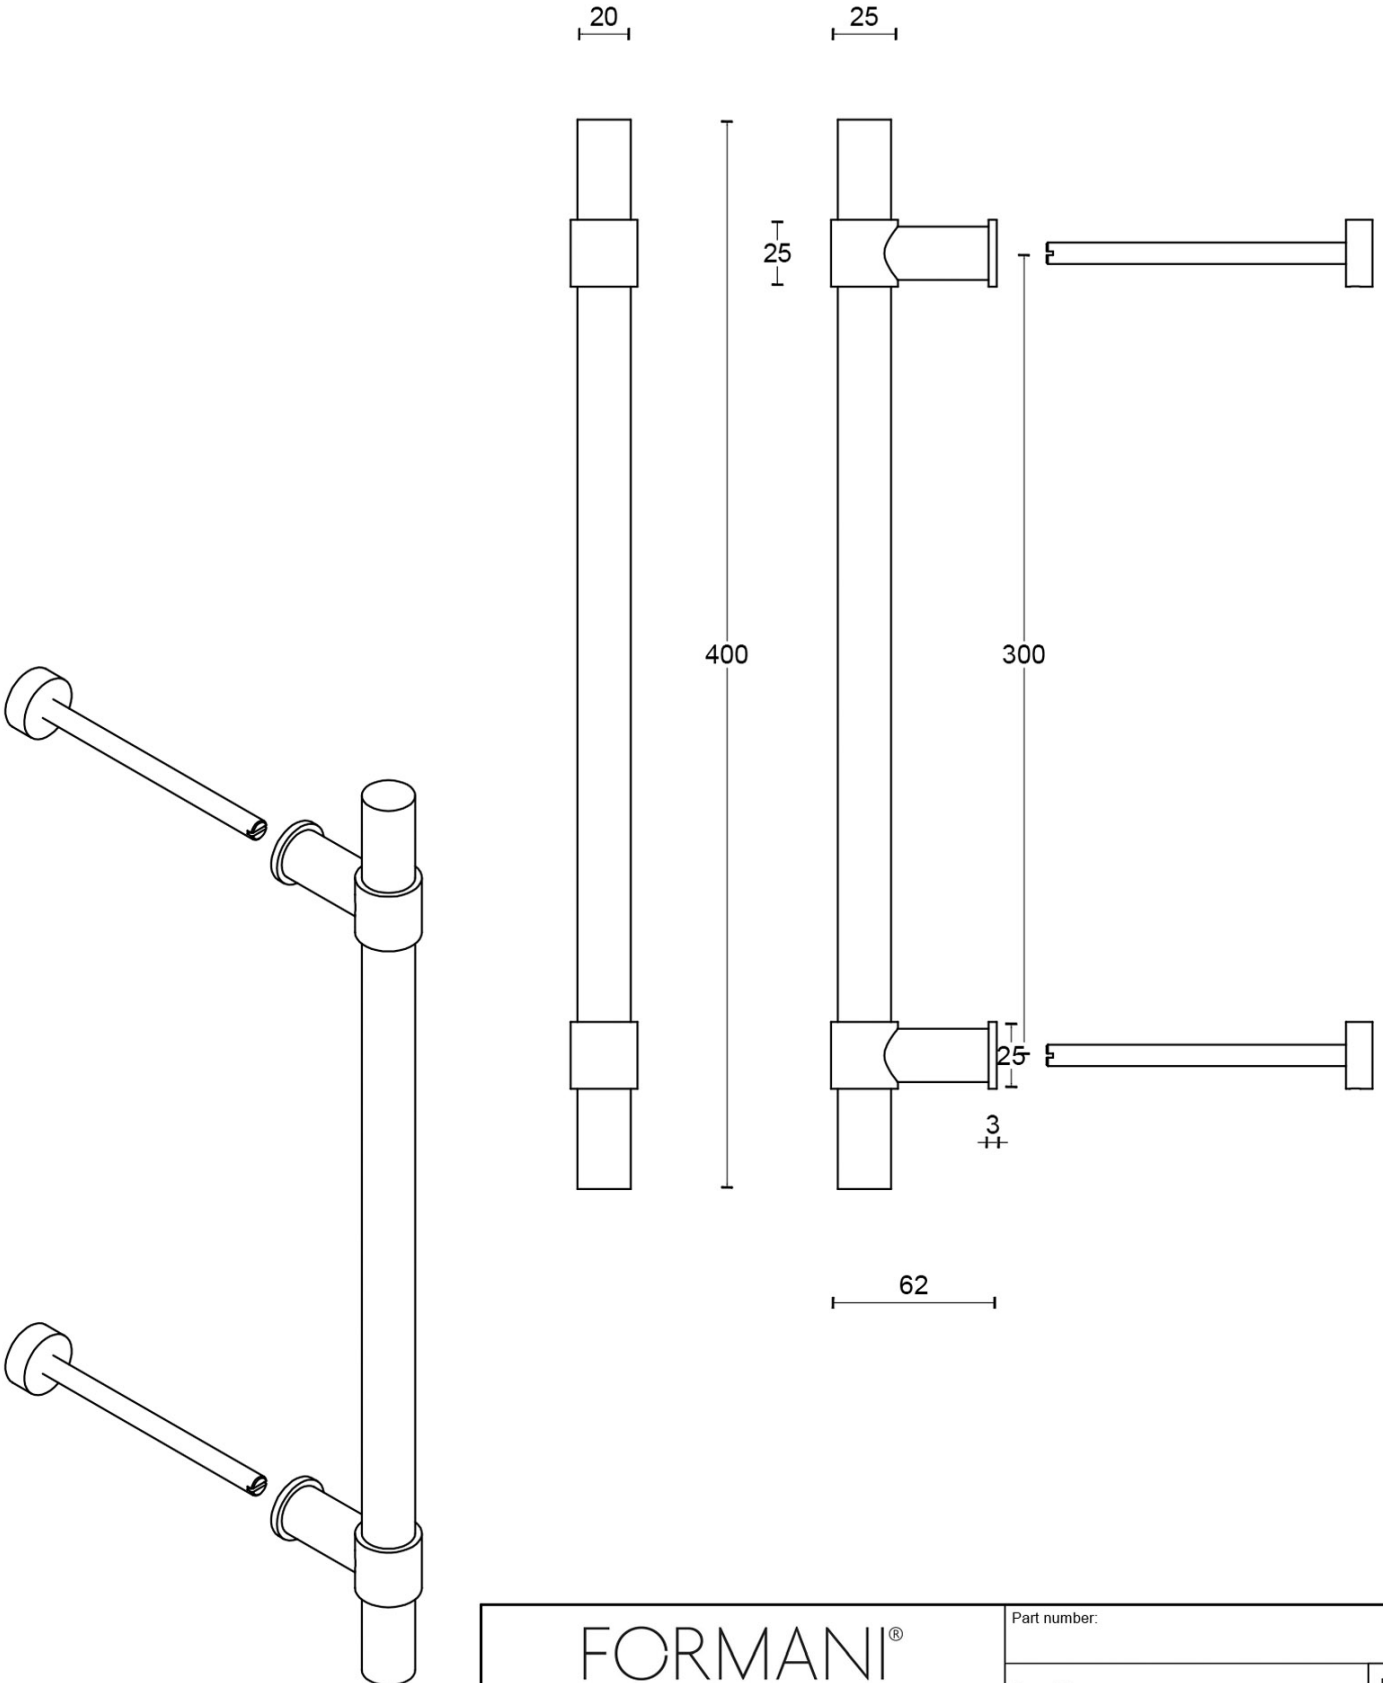

PB400 PS

pull handle including bolt through fixings

Product information

Code: 2701G001INXX2

Finish: satin stainless steel

UNIT: Piece

Collection: ONE

Designer: Piet Boon

EAN code: 8718009164570

ONE by Piet Boon

The ONE series consists of door, window, and furniture fittings and is complemented by bathroom accessories such as soap dispensers and toilet brush holders, which serve to enrich spaces and create a harmonious whole.

Finishes

- satin stainless steel
- satin black
- bronze
- white
- PVD satin black
- PVD satin gold

PB400 PS

pull handle
bolt through fixing
stainless steel

METALFORM

<h2>FORMANI®</h2>		Part number:	
		Description:	
Doc no.:	2701G001 PB400 PS V01.dwg	<h2>PB400 PS</h2>	Format:
Drawn by:	Christian Brimbois		Creation date:
Formani Holland B.V. · Amerikalaan 55 · 6199 AE Maastricht Airport · tel: +31 (0)43 308 90 00 · www.formani.nl · info@formani.nl			