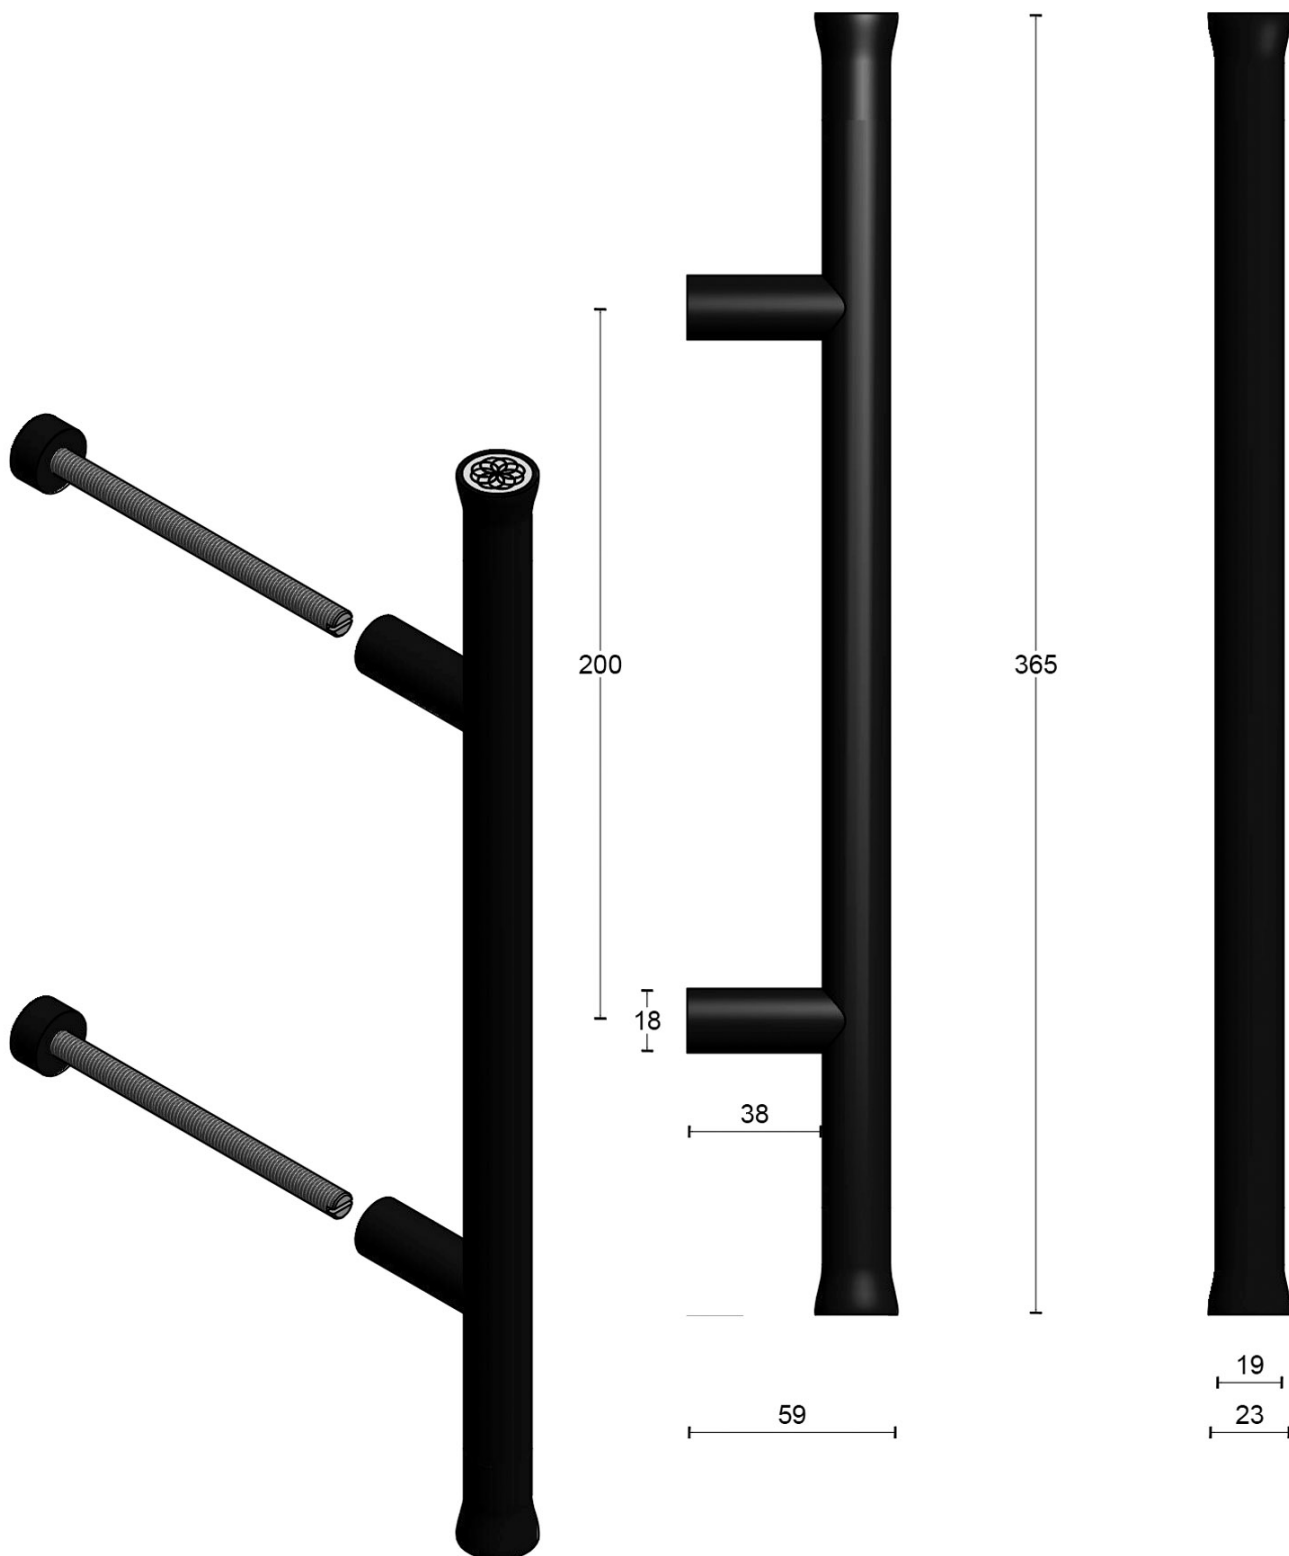

EV365ZL PS

pull handle including bolt through fixings without logo

Product information

Code: 3101G001NMXX2ZL

Finish: satin black

UNIT: Piece

Collection: NOUR

Designer: Edward van Vliet

EAN code: 8718009328279

NOUR by Edward van Vliet

The NOUR series is a total concept collection consisting of door, window, and furniture fittings.

Finishes

- satin black
- polished stainless steel
- PVD satin gold

EV365 PS

solid pull handle
 bolt through fixing
 stainless steel
 satin black

METALFORM

<h1>FORMANI®</h1>		Part number:	
		Description:	
Doc no.:	3101G001NMXX2 EV365 PS NM V02.dwg	EV365 PS NM	Format:
Drawn by:	Christian Brimbois	Creation date:	14-1-2014
Formani Holland B.V. · Amerikalaan 55 · 6199 AE Maastricht Airport · tel: +31 (0)43 308 90 00 · www.formani.nl · info@formani.nl			