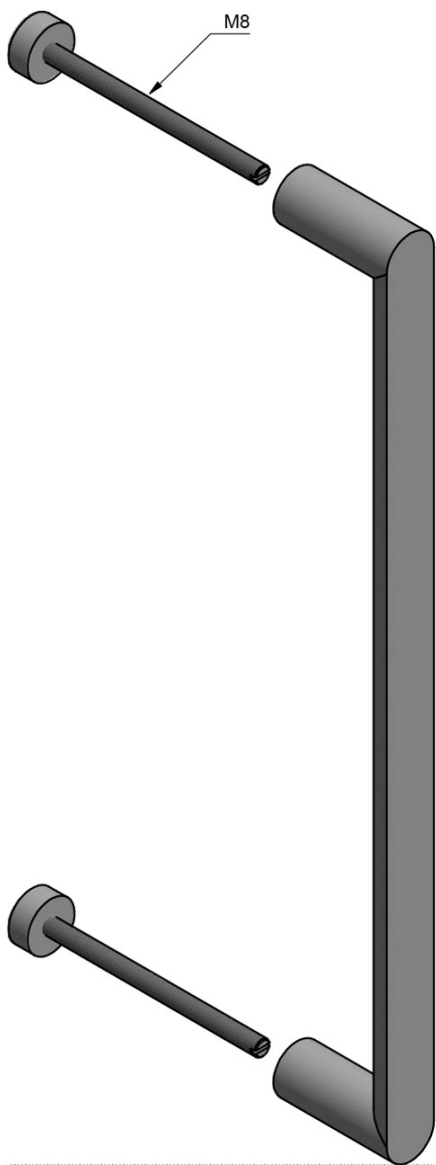

PBA400 PS

pull handle including bolt through fixings

Product information

Code: 3701G001IZXX2

Finish: PVD satin black

UNIT: Piece

Collection: ARC

Designer: Piet Boon

EAN code: 8718009374672

ARC by Piet Boon

The ARC series is a total concept collection consisting of door, window, and furniture fittings.

Finishes

- satin stainless steel
- PVD satin black

PBA 400 PS

METALFORM

solid pull handle
bolt through fixing
stainless steel

<h2>FORMANI®</h2>		Part number:	
		Description:	
Doc no.:	3701G001 PBA400 PS V01.dwg	<h2>PBA 400 PS</h2>	
Drawn by:	Christian Brimbois	Creation date:	5-10-2018
FORMANI HOLLAND B.V. EUROPALAAN 12 6199 AB MAASTRICHT-AIRPORT NL T +31 (0)43 308 90 00 INFO@FORMANI.COM FORMANI.COM		Format: <h2>A3</h2>	