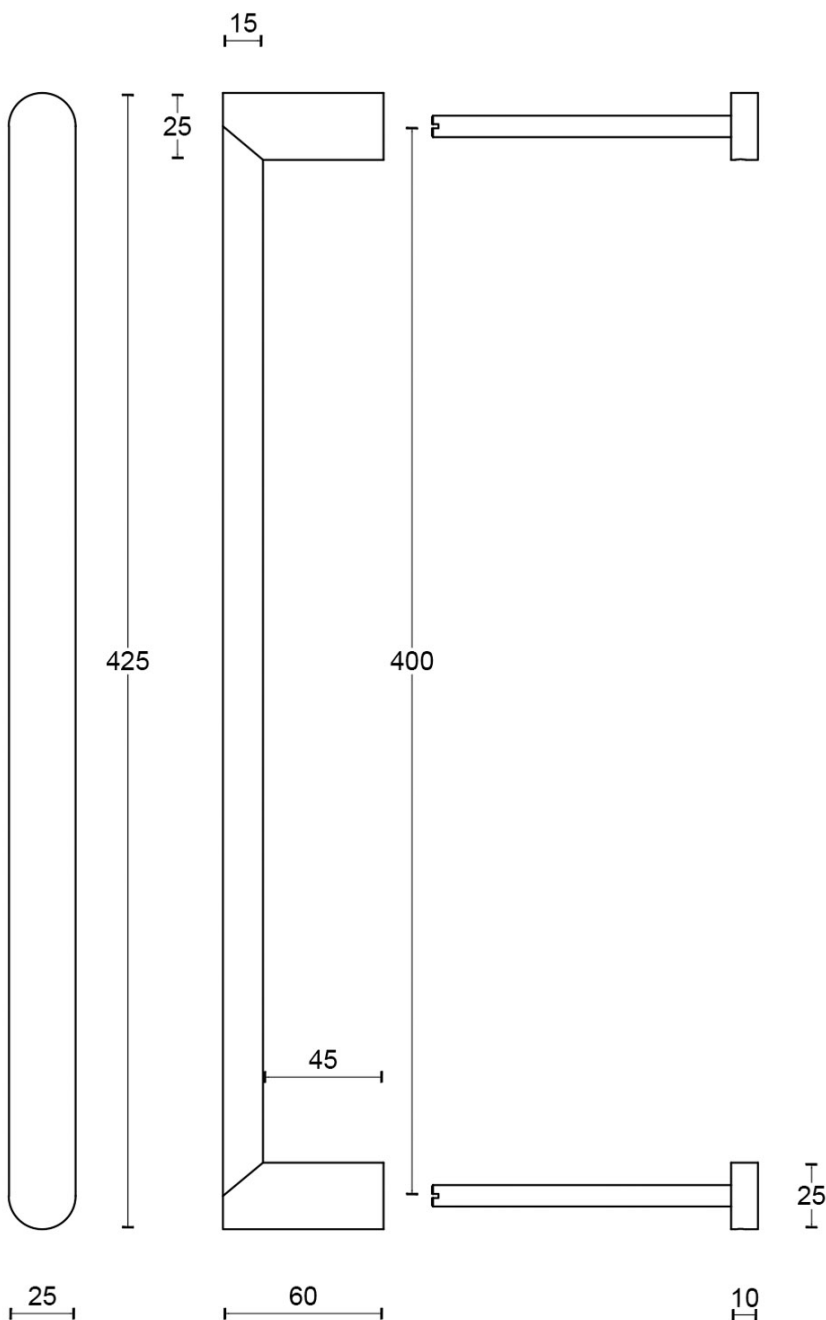

solid pull handle
bolt through fixing
stainless steel

<h2>FORMANI®</h2>		Part number:	
		Description:	
Doc no.:	3701G001 PBA400 PS V01.dwg	<h2>PBA 400 PS</h2>	
Drawn by:	Christian Brimbois	Creation date:	5-10-2018
FORMANI HOLLAND B.V. EUROPALAAN 12 6199 AB MAASTRICHT-AIRPORT NL T +31 (0)43 308 90 00 INFO@FORMANI.COM FORMANI.COM		Format: <h2>A3</h2>	