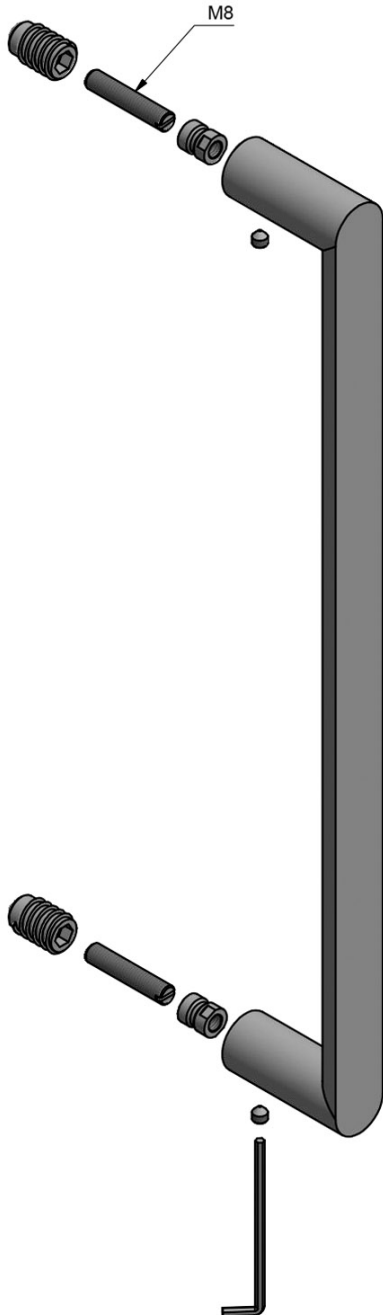

PBA 400 NP

solid pull handle
concealed fixing
stainless steel

METALFORM

FORMANI®		Part number:	
		Description:	
Doc no.: 3701G001 PBA400 NP V01.dwg	PBA 400 NP		Format: A3
Drawn by: Christian Brimbois	Creation date: 5-10-2018		
FORMANI HOLLAND B.V. EUROPALAAN 12 6199 AB MAASTRICHT-AIRPORT NL T +31 (0)43 308 90 00 INFO@FORMANI.COM FORMANI.COM