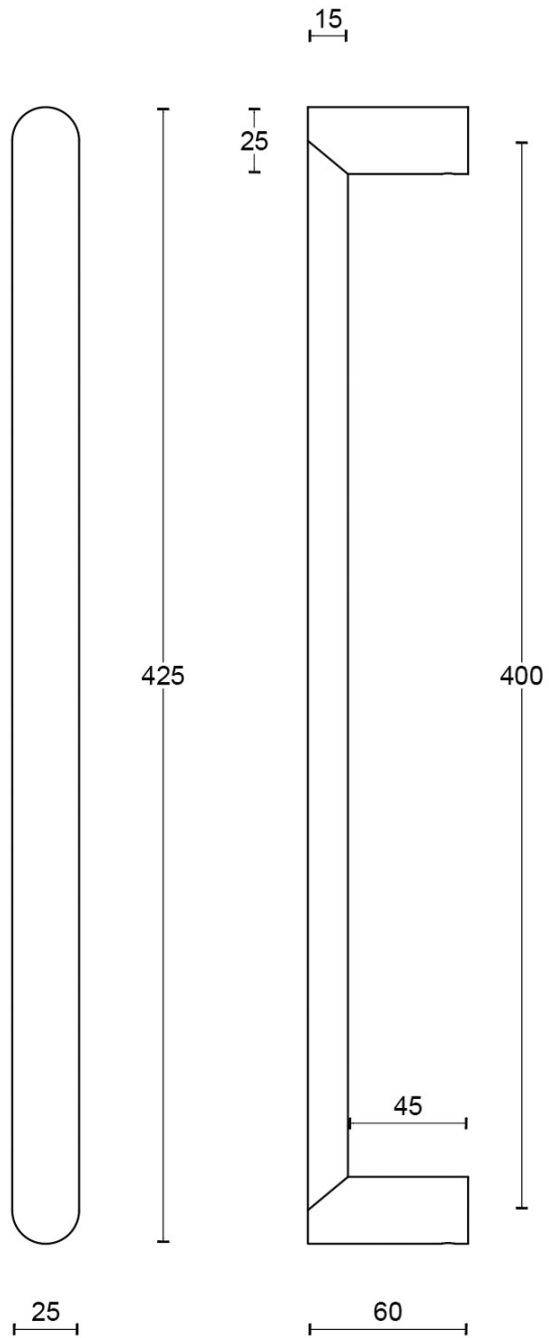

PBA 400 NP

solid pull handle
concealed fixing
stainless steel

METALFORM

FORMANI®		Part number:	
		Description:	
Doc no.: 3701G001 PBA400 NP V01.dwg	PBA 400 NP		Format: A3
Drawn by: Christian Brimbois	Creation date: 5-10-2018		
FORMANI HOLLAND B.V. EUROPALAAN 12 6199 AB MAASTRICHT-AIRPORT NL T +31 (0)43 308 90 00 INFO@FORMANI.COM FORMANI.COM