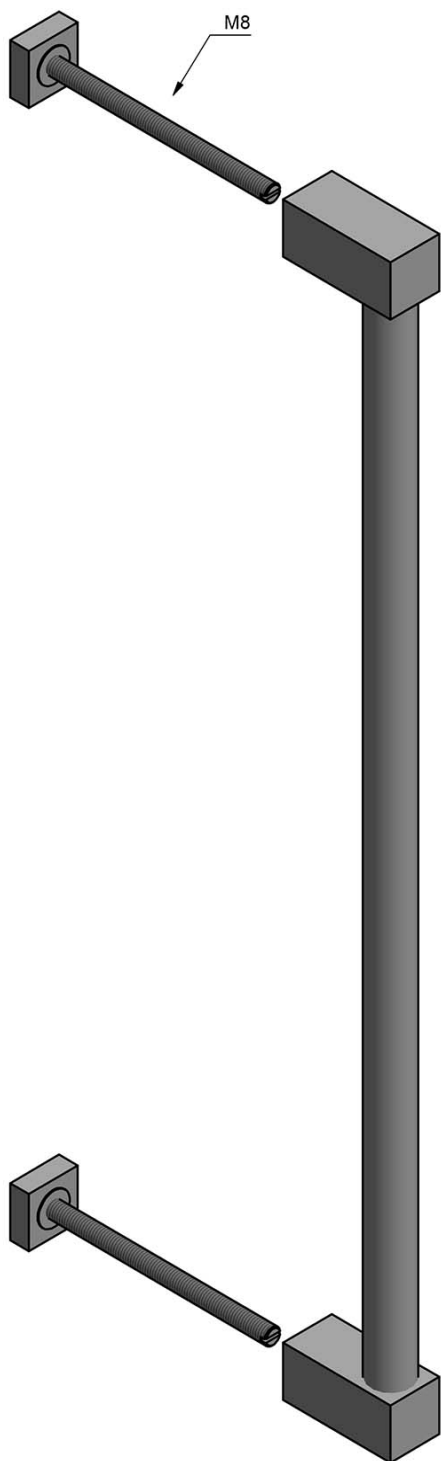

EK500 PS

pull handle including bolt through fixings

Product information

Code: 4001G001BRXX2

Finish: bronze

UNIT: Piece

Collection: BOBBY

Designer: Eric Kuster

EAN code: 8718009420102

BOBBY by Eric Kuster

The BOBBY series is a total concept collection consisting of door, window, and furniture fittings.

Finishes

- bronze
- satin stainless steel
- PVD satin black

BOBBY EK500 PS

solid pull handle
bolt through fixation
stainless steel

METALFORM

FORMANI®	FORMANI HOLLAND B.V. EUROPALAAN 12 6199 AB MAASTRICHT-AIRPORT NL T +31 (0)43 309 90 00 INFO@FORMANI.COM WWW.FORMANI.COM	Type : BOBBY EK500 PS	Version:
	Formani filename: 4001G001_2_EK500-PS_V01.dwg	Description: solid pull handle bolt through fixation stainless steel	Format
	Drawn by: Christian Brimbois		A3
Creation date: 20-5-2021			

BOBBY

by Eric Kuster

The design of our BOBBY collection by Eric Kuster combines the elegance of round shapes with clean lines; it is an eye-catching combination in which the various elements are uniquely connected. The rectangular section of the door handle flows subtly, yet powerfully, into a rounded grip that is proportional to the horizontal plate that it is attached to. With every touch, the solid feel of steel transports you to elegance and luxury. The various shapes are simultaneously simple. In combination with the right materials, the BOBBY door handle is the perfect detail to any interior.'