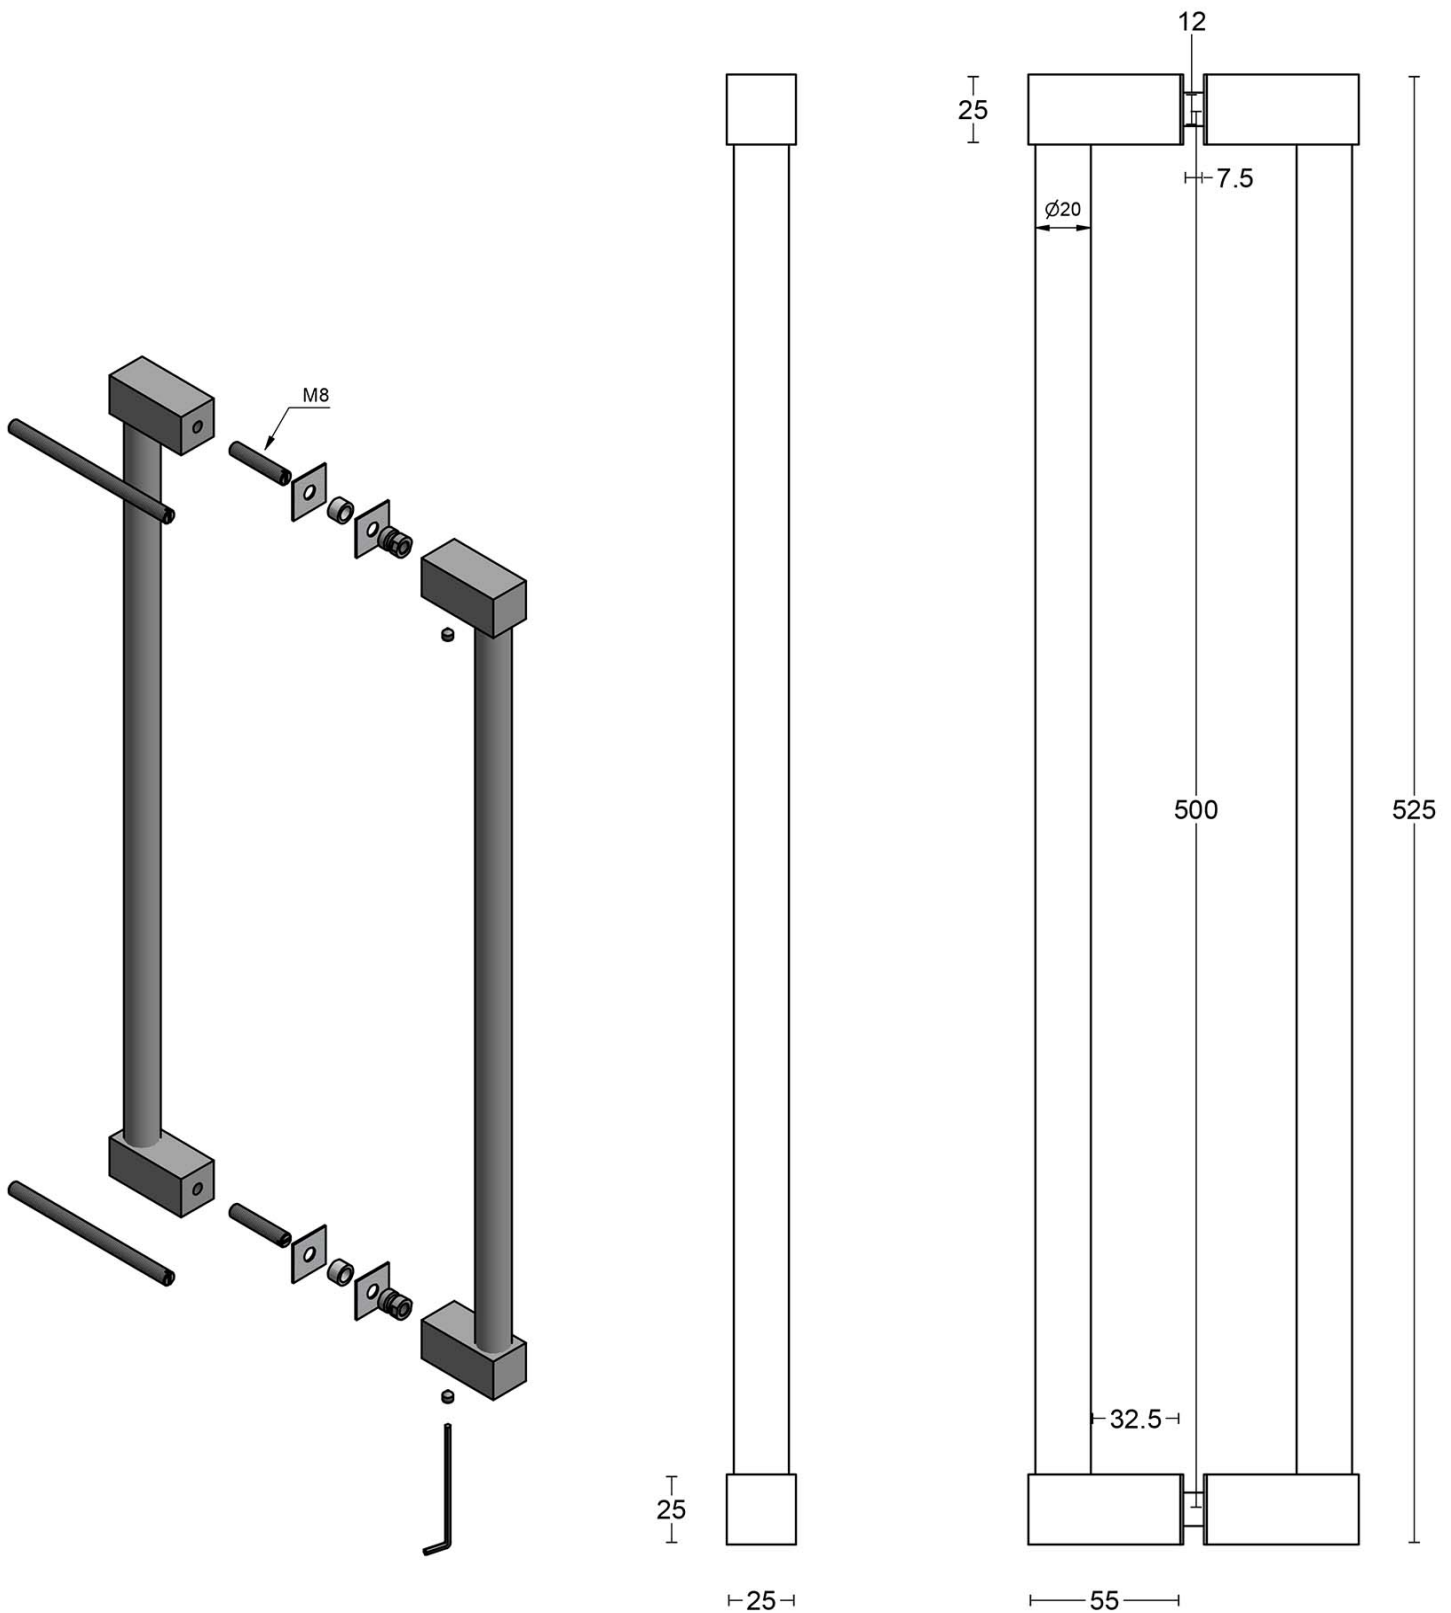

BOBBY EK500 PA

solid pull handle
back to back fixing
stainless steel

METALFORM

FORMANI®	FORMANI HOLLAND B.V. EUROPALAAN 12 6199 AB MAASTRICHT-AIRPORT NL T +31 (0)43 309 90 00 INFO@FORMANI.COM WWW.FORMANI.COM	Type :	BOBBY EK500 PA	Version:
	Formani filename: 4001G001_3_EK500-PA_V01.dwg	Description: solid pull handle back to back fixing stainless steel	Format A3	
	Drawn by: Christian Brimbois Creation date: 20-5-2021