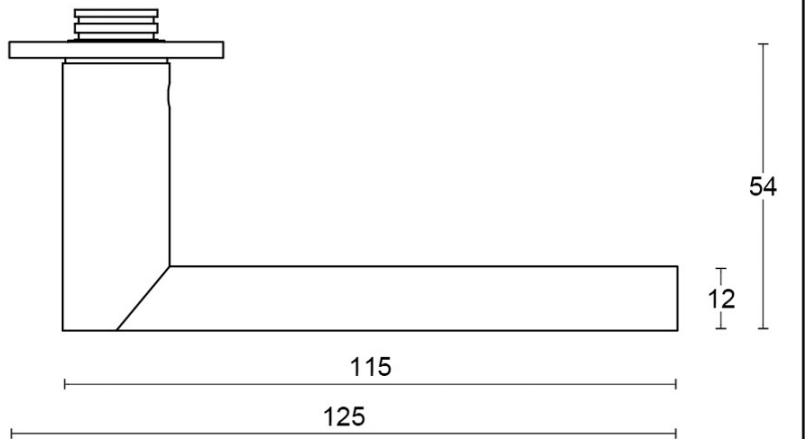

METALFORM

FORMANI®		Part number:		
		Description:		
Doc no.:	3701D021 PBA100P236SFC V01.dwg	PBA100P236SFC	Format:	
Drawn by:	Christian Brimbois		Creation date:	15-2-2019
FORMANI HOLLAND B.V. EUROPALAAN 12 6199 AB MAASTRICHT-AIRPORT NL T +31 (0)43 308 90 00 INFO@FORMANI.COM FORMANI.COM