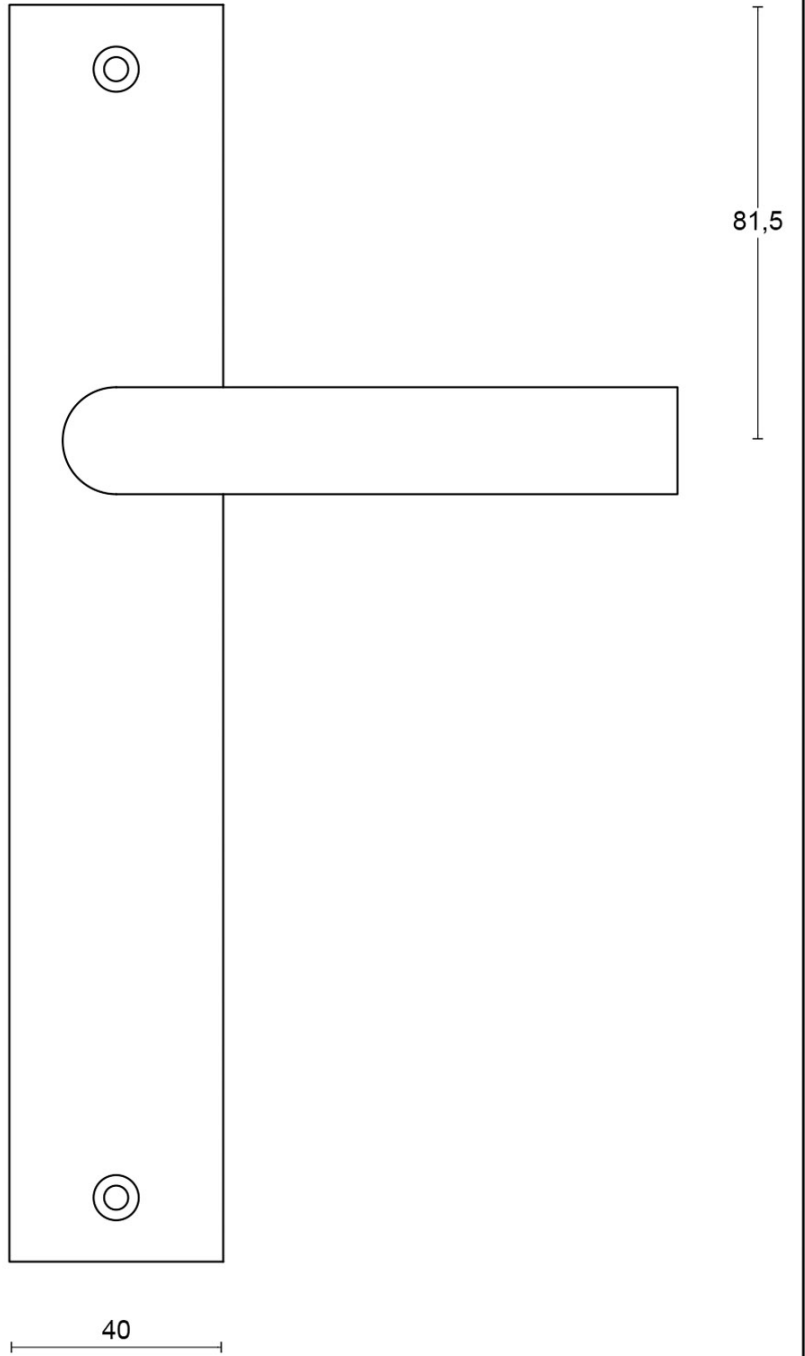

METALFORM

FORMANI®		Part number:		
		Description:		
Doc no.:	3701D021 PBA100P236SFC V01.dwg	PBA100P236SFC	Format:	
Drawn by:	Christian Brimbois		Creation date:	15-2-2019
FORMANI HOLLAND B.V. EUROPALAAN 12 6199 AB MAASTRICHT-AIRPORT NL T +31 (0)43 308 90 00 INFO@FORMANI.COM FORMANI.COM