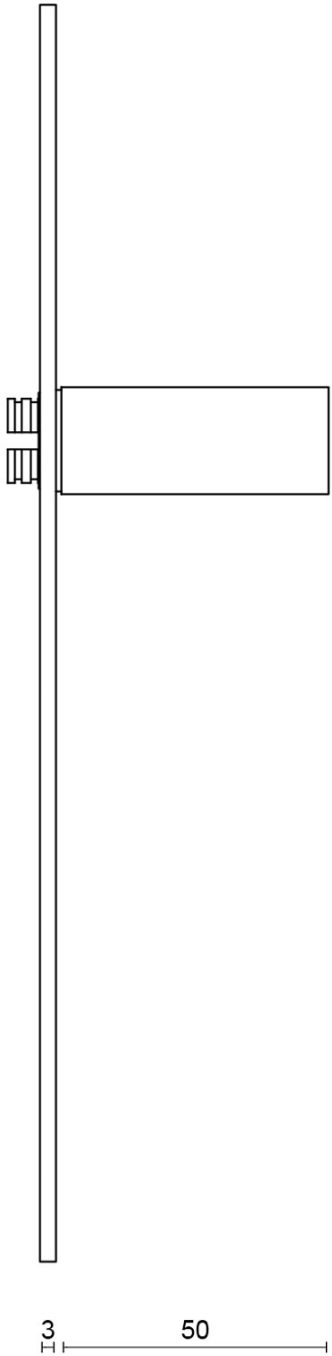

METALFORM

FORMANI®		Part number:		
		Description:		
Doc no.:	3701D021 PBA100P236SFC V01.dwg	PBA100P236SFC	Format:	
Drawn by:	Christian Brimbois		Creation date:	15-2-2019
FORMANI HOLLAND B.V. EUROPALAAN 12 6199 AB MAASTRICHT-AIRPORT NL T +31 (0)43 308 90 00 INFO@FORMANI.COM FORMANI.COM