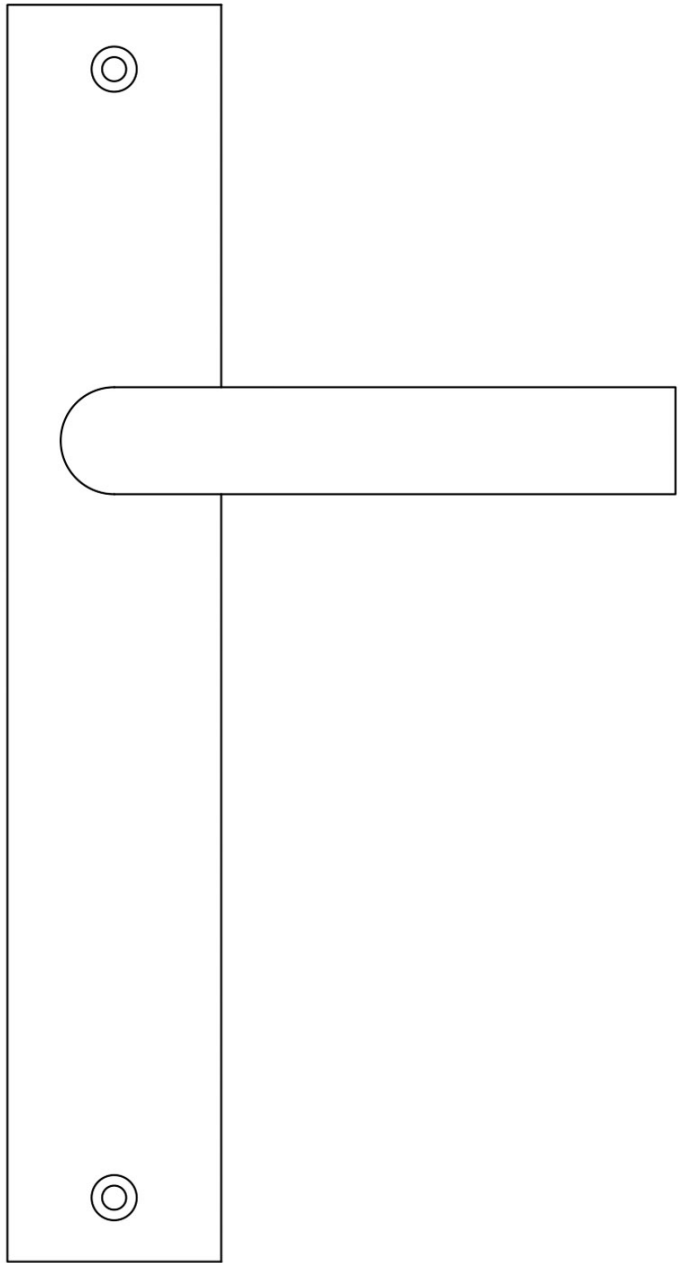

METALFORM

3 50

40

3

12

115

125

FORMANI®		Part number:		
		Description:		
Doc no.:	3701D021 PBA100P236SFC V01.dwg	PBA100P236SFC	Format:	
Drawn by:	Christian Brimbois		Creation date:	15-2-2019
FORMANI HOLLAND B.V. EUROPALAAN 12 6199 AB MAASTRICHT-AIRPORT NL T +31 (0)43 308 90 00 INFO@FORMANI.COM FORMANI.COM				

A3