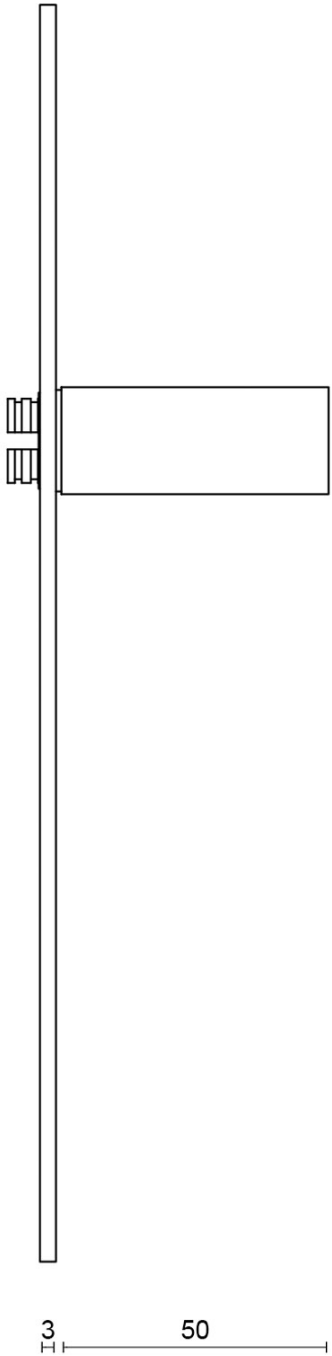

METALFORM

3 50

40

3

12

115

125

FORMANI®		Part number:		
		Description:		
Doc no.:	3701D021 PBA100P236SFC V01.dwg	PBA100P236SFC	Format:	
Drawn by:	Christian Brimbois		Creation date:	15-2-2019
FORMANI HOLLAND B.V. EUROPALAAN 12 6199 AB MAASTRICHT-AIRPORT NL T +31 (0)43 308 90 00 INFO@FORMANI.COM FORMANI.COM				

A3