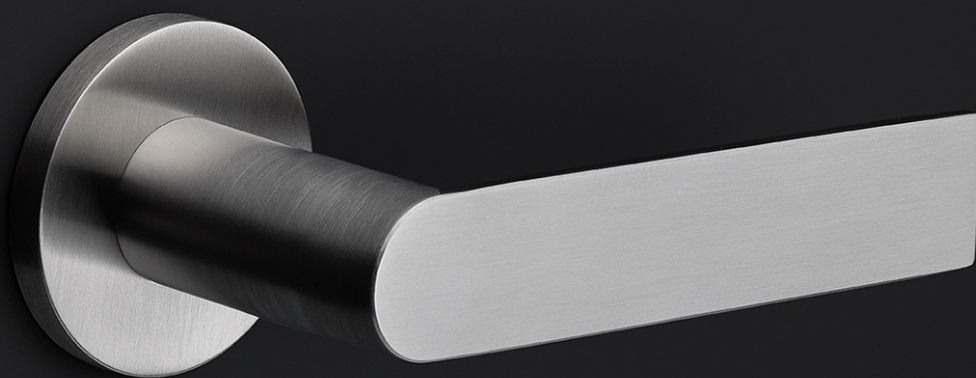

ARC

by Piet Boon

METALFORM
FORMANI®