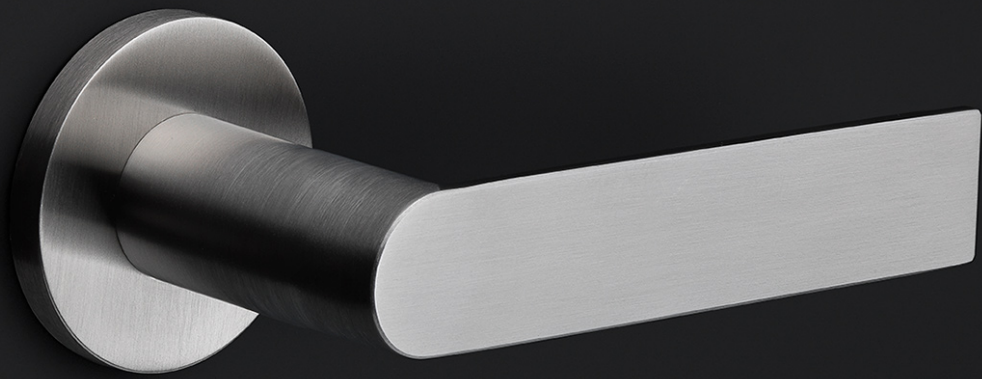

ARC

by Piet Boon

METALFORM
FORMANI®