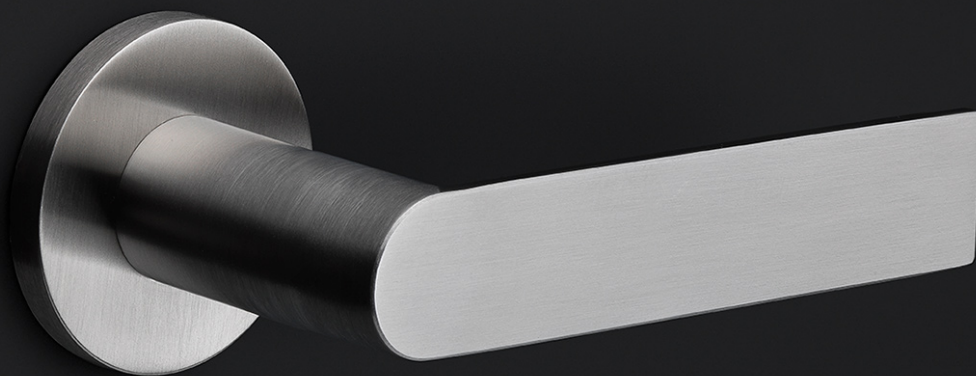

ARC

by Piet Boon

METALFORM
FORMANI®