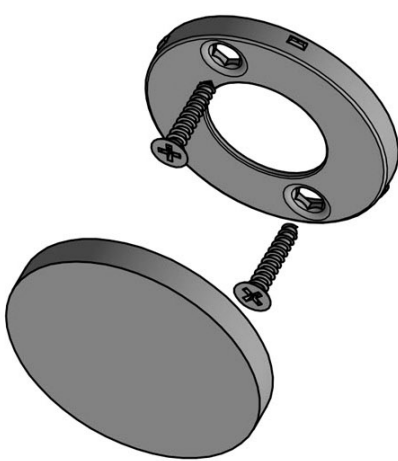

PBAB53

blank escutcheon round

Product information

Code: 3701R001IZXX0

Finish: PVD satin black

UNIT: Piece

Collection: ARC

Designer: Piet Boon

EAN code: 8718009374788

ARC by Piet Boon

The ARC series is a total concept collection consisting of door, window, and furniture fittings.

Finishes

- satin stainless steel
- PVD satin black

PBA-B53

lever handle accessory
blank escutcheon
stainless steel