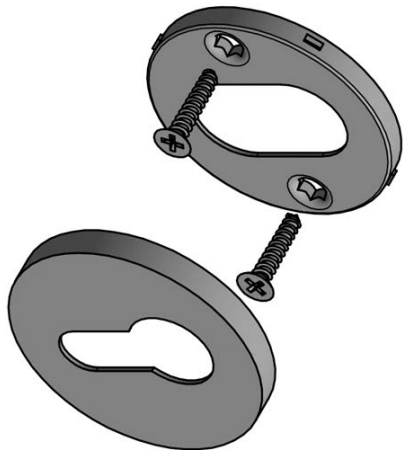

### ARC by Piet Boon

The ARC series is a total concept collection consisting of door, window, and furniture fittings.

# PBA-Y53

lever handle accessory  
profile cylinder escutcheon  
stainless steel

53

38

6,5