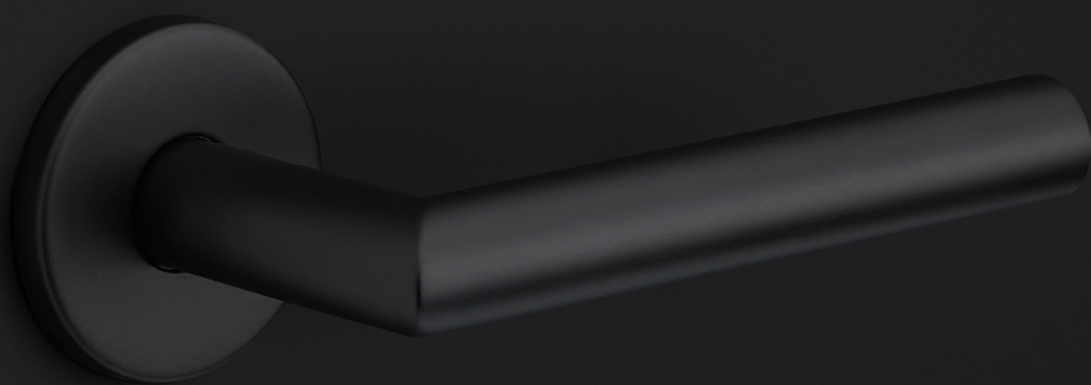

BASICS

by Formani

METALFORM
FORMANI®