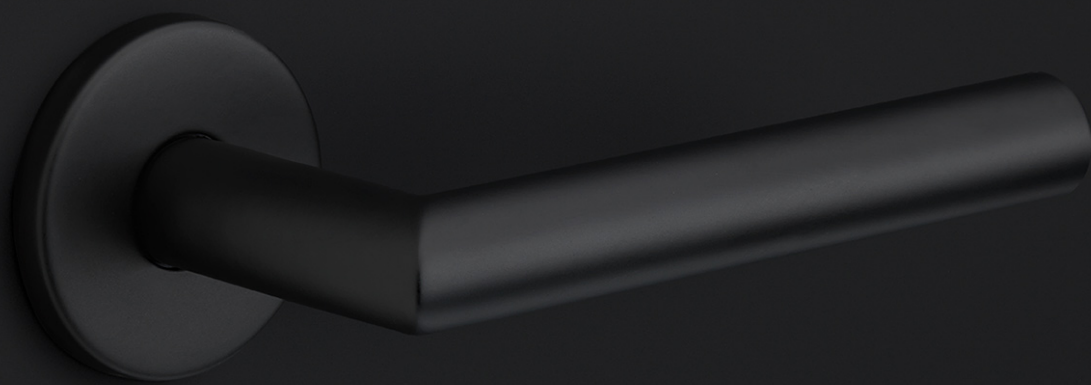

BASICS

by Formani

METALFORM
FORMANI®