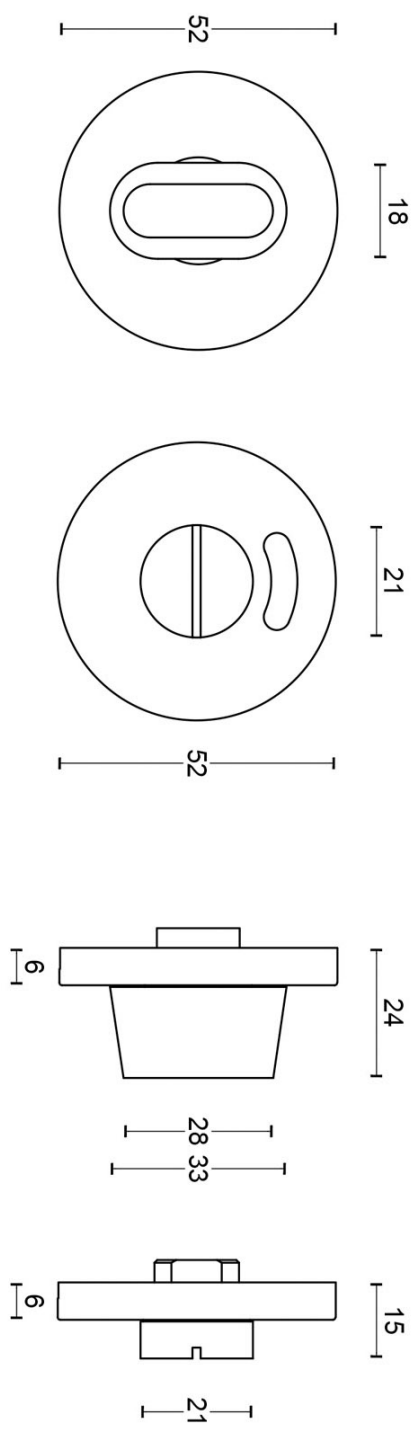

LBWC50/8

turn and release set including 8mm pin

Product information

Code: 1501T020IGXX0

Finish: PVD gunmetal

UNIT: Set

Collection: BASICS

Designer: Formani

lever handle accessory
privacy set
stainless steel

METALFORM

FORMANI®		Part number:	
Doc no.:	1501T020 LBWC50 V02.dwg	Description:	LBWC50
Drawn by:	Christian Brimbois	Creation date:	17-6-2015
FORMANI HOLLAND B.V. - EUROPALAAN 12 6199 AB MAASTRICHT-AIRPORT NL. T. +31 (0)43 308 90 00 INFO@FORMANI.COM FORMANI.COM		Format:	A3