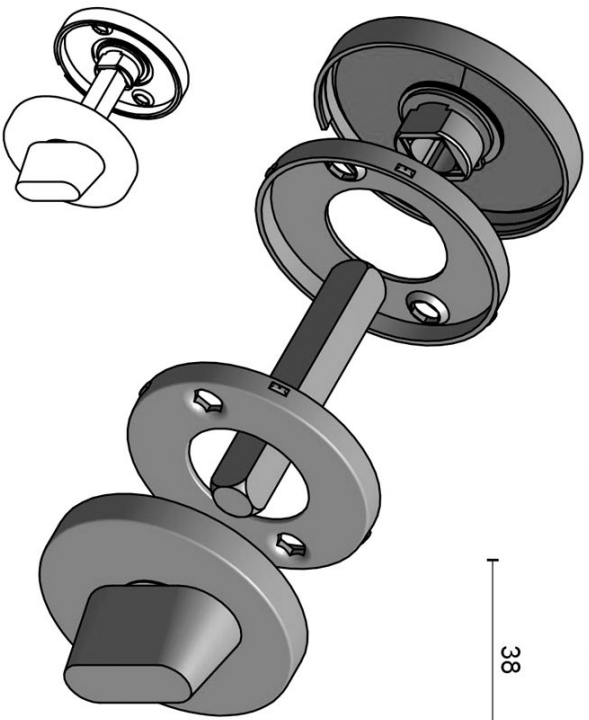

LBWC50/8

turn and release set including 8mm pin

Product information

Code: 1501T020IGXX0

Finish: PVD gunmetal

UNIT: Set

Collection: BASICS

Designer: Formani

EAN code: 8718009332306

BASICS by Formani

The BASICS series is a total concept collection consisting of door, window, and furniture fittings.

Finishes

- satin stainless steel
- satin black
- PVD gunmetal

LBWC50

lever handle accessory
privacy set
stainless steel

METALFORM

FORMANI®		Part number:	
Doc no.:	1501T020 LBWC50 V02.dwg	Description:	LBWC50
Drawn by:	Christian Brimbois	Creation date:	17-6-2015
FORMANI HOLLAND B.V. - EUROPALAAN 12 6199 AB MAASTRICHT-AIRPORT NL. T. +31 (0)43 308 90 00 INFO@FORMANI.COM FORMANI.COM		Format:	A3