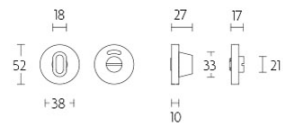

METALFORM

LBWC50D