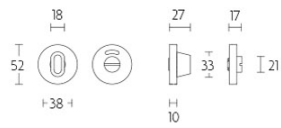

METALFORM

LBWC50D