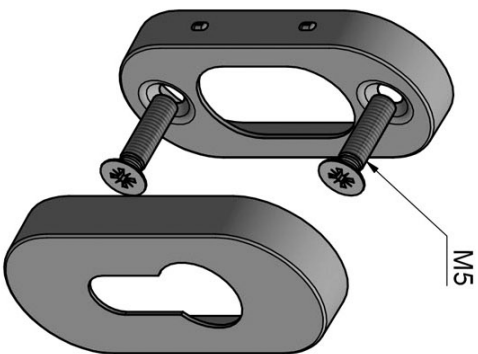

LBY32

profile cylinder escutcheon oval

Product information

Code: 1501Y075NMXX0

Finish: satin black

UNIT: Piece

Collection: BASICS

Designer: Formani

EAN code: 8718009338889

BASICS by Formani

The BASICS series is a total concept collection consisting of door, window, and furniture fittings.

Finishes

- satin stainless steel
- polished stainless steel
- satin black
- PVD gunmetal
- PVD satin gold
- PVD polished copper
- white
- bronze
- PVD satin stainless steel

LBY32

narrow cylinder escutcheon
stainless steel

METALFORM

FORMANI®		Part number:	
Doc no.: 1501Y075 LBY32 V01.dwg		Description:	
Drawn by: Wouter Kuipers		LBY32	
Creation date: 28-11-2018		Format:	
FORMANI HOLLAND B.V. - EUROPALAAN 12 6199 AB MAASTRICHT-AIRPORT NL T. +31 (0)43 308 90 00 INFO@FORMANI.COM FORMANI.COM		A3	