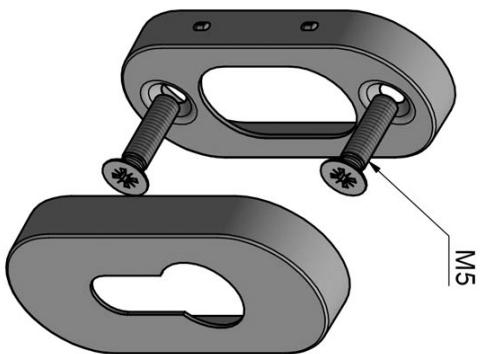

LBY32

profile cylinder escutcheon oval

Product information

Code: 1501Y075IPXX0

Finish: polished stainless steel

UNIT: Piece

Collection: BASICS

Designer: Formani

EAN code: 8718009338872

BASICS by Formani

The BASICS series is a total concept collection consisting of door, window, and furniture fittings.

Finishes

- satin stainless steel
- polished stainless steel
- satin black
- PVD gunmetal
- PVD satin gold
- PVD polished copper
- white
- bronze
- PVD satin stainless steel

LBY32

narrow cylinder escutcheon
stainless steel

FORMANI®

Part number:

Description:

LBY32

Format:

A3