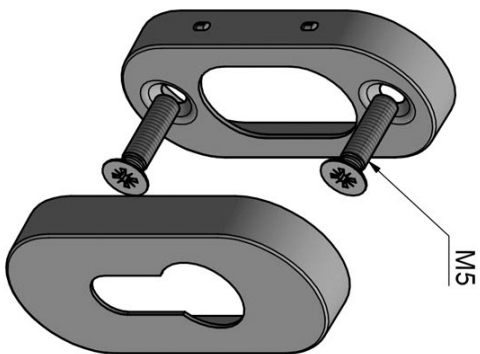

LBY32

profile cylinder escutcheon oval

Product information

Code: 1501Y075IMXX0

Finish: PVD satin gold

UNIT: Piece

Collection: BASICS

Designer: Formani

EAN code: 8718009338858

BASICS by Formani

The BASICS series is a total concept collection consisting of door, window, and furniture fittings.

Finishes

- satin stainless steel
- polished stainless steel
- satin black
- PVD gunmetal
- PVD satin gold
- PVD polished copper
- white
- bronze
- PVD satin stainless steel

LBY32

narrow cylinder escutcheon
stainless steel

FORMANI®

Part number:

Description:

LBY32

Format:

A3