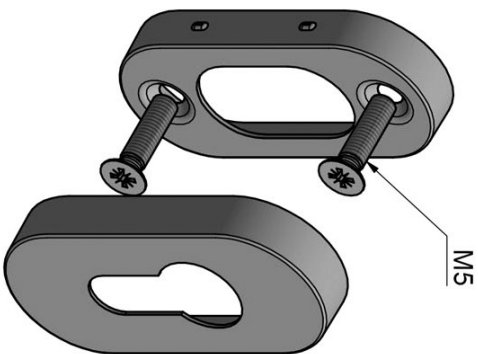

LBY32

profile cylinder escutcheon oval

Product information

Code: 1501Y075IGXX0

Finish: PVD gunmetal

UNIT: Piece

Collection: BASICS

Designer: Formani

EAN code: 8718009338834

BASICS by Formani

The BASICS series is a total concept collection consisting of door, window, and furniture fittings.

Finishes

- satin stainless steel
- polished stainless steel
- satin black
- PVD gunmetal
- PVD satin gold
- PVD polished copper
- white
- bronze
- PVD satin stainless steel

LBY32

narrow cylinder escutcheon
stainless steel

METALFORM

FORMANI®		Part number:	
Doc no.: 1501Y075 LBY32 V01.dwg		Description:	
Drawn by: Wouter Kuipers		LBY32	
Creation date: 28-11-2018		Format:	
FORMANI HOLLAND B.V. - EUROPALAAN 12 6199 AB MAASTRICHT-AIRPORT NL T +31 (0)43 308 90 00 INFO@FORMANI.COM FORMANI.COM		A3	