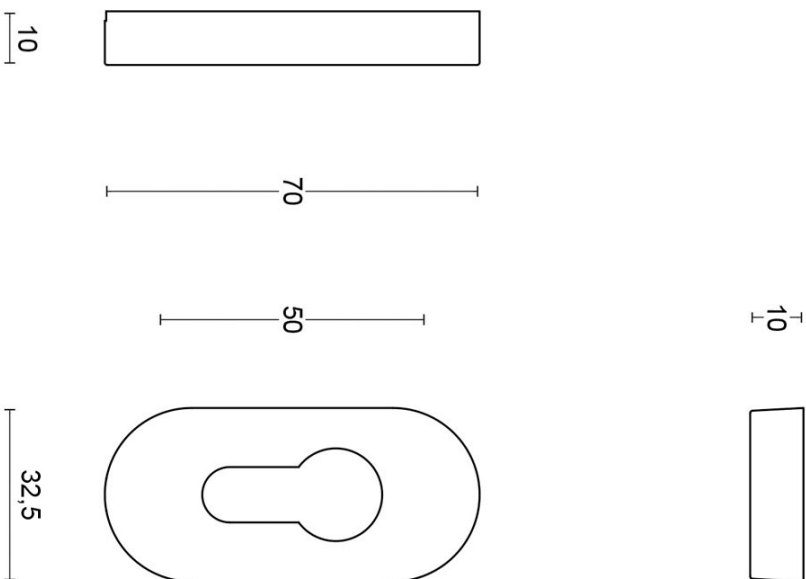

LBY32

narrow cylinder escutcheon
stainless steel

METALFORM

FORMANI®		Part number:	
Doc no.: 1501Y075 LBY32 V01.dwg		Description:	
Drawn by: Wouter Kuipers		LBY32	
Creation date: 28-11-2018		Format:	
FORMANI HOLLAND B.V. - EUROPALAAN 12 6199 AB MAASTRICHT-AIRPORT NL T +31 (0)43 308 90 00 INFO@FORMANI.COM FORMANI.COM		A3