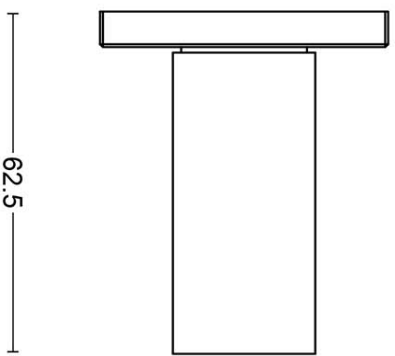

BOBBY EK101

lever handle
stainless steel

METALFORM

FORMANI® FORMANI HOLLAND B.V. EUROPEAN UNIT 6199 AB MAASTRICHT-AIRPORT NL T +31 (0)43 308 90 00 INFO@FORMANI.COM WWW.FORMANI.COM		Type:	Version:
Formani filename: 4001D002_1_EK101-G_V01.dwg		Description:	
Drawn by: Christian Birnbois		lever handle stainless steel	A3
Creation date: 14-6-2021