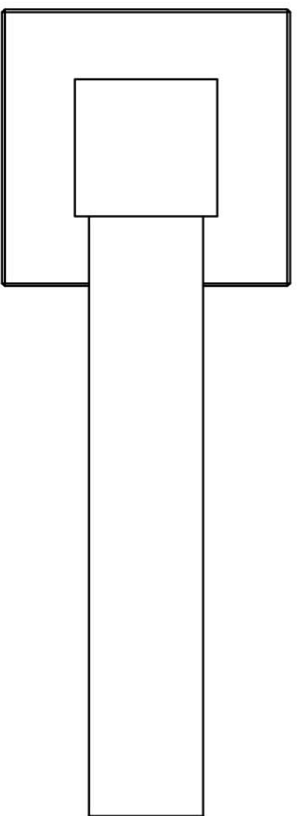

BOBBY EK101

lever handle
stainless steel

METALFORM

FORMANI® FORMANI HOLLAND B.V. EUROPEAN UNIT 6199 AB MAASTRICHT-AIRPORT NL T +31 (0)43 308 90 00 INFO@FORMANI.COM WWW.FORMANI.COM		Type:	Version:
Formani filename: 4001D002_1_EK101-G_V01.dwg		Description:	
Drawn by: Christian Birnbois		lever handle stainless steel	A3
Creation date: 14-6-2021