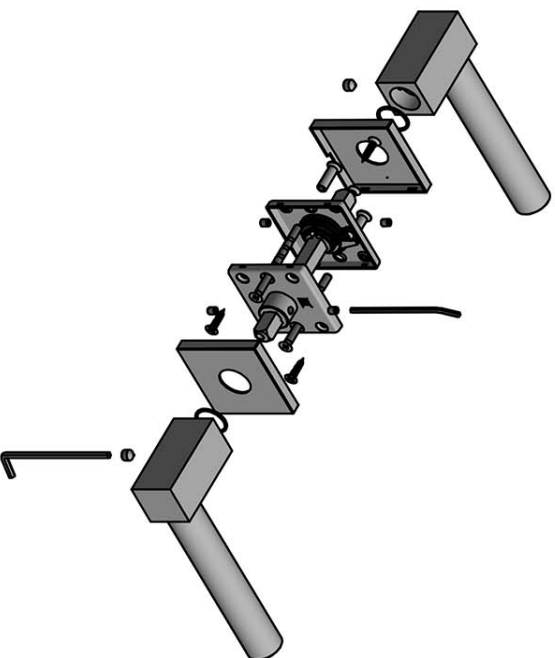

BOBBY EK101

lever handle
stainless steel

METALFORM

FORMANI® FORMANI HOLLAND B.V. EUROPEAN UNIT 6199 AB MAASTRICHT-AIRPORT NL T +31 (0)43 308 90 00 INFO@FORMANI.COM WWW.FORMANI.COM		Type:	Version:
Formani filename: 4001D002_1_EK101-G_V01.dwg		Description:	
Drawn by: Christian Birnbois		lever handle stainless steel	A3
Creation date: 14-6-2021