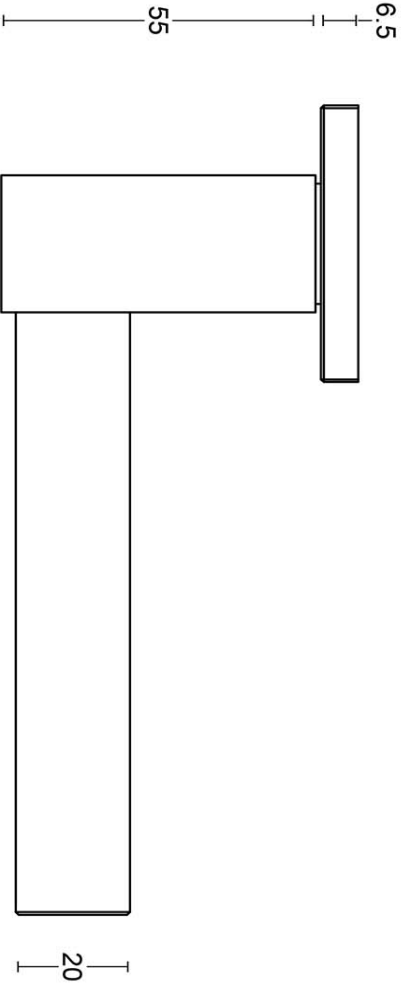

BOBBY EK101

lever handle
stainless steel

METALFORM

FORMANI® FORMANI HOLLAND B.V. EUROPEAN UNIT 6199 AB MAASTRICHT-AIRPORT NL T +31 (0)43 308 90 00 INFO@FORMANI.COM WWW.FORMANI.COM		Type:	Version:
Formani filename: 4001D002_1_EK101-G_V01.dwg		Description:	
Drawn by: Christian Birnbois		lever handle stainless steel	A3
Creation date: 14-6-2021