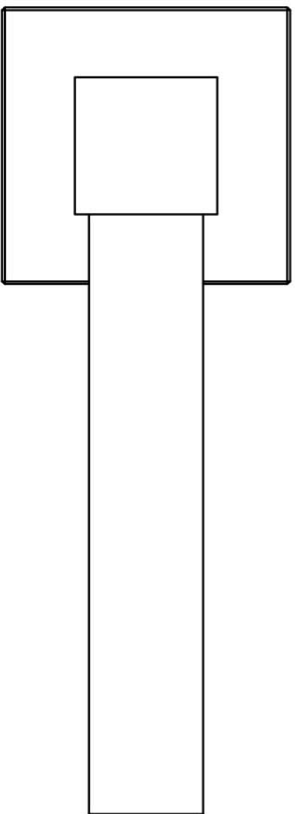

EK101G

solid sprung door handle on rose

Product information

Code: 4001D002BRXX0

Finish: bronze

UNIT: Pair

Collection: BOBBY

Designer: Eric Kuster

EAN code: 8718009419854

BOBBY by Eric Kuster

The BOBBY series is a total concept collection consisting of door, window, and furniture fittings.

Finishes

- bronze
- satin stainless steel
- PVD satin black

BOBBY EK101

lever handle
stainless steel

62.5

25

50

38

148

6.5

55