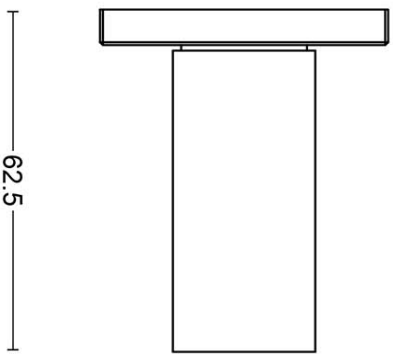

EK101G

solid sprung door handle on rose

Product information

Code: 4001D002BRXX0

Finish: bronze

UNIT: Pair

Collection: BOBBY

Designer: Eric Kuster

lever handle
stainless steel

62.5

25

50

38

148

6.5

55