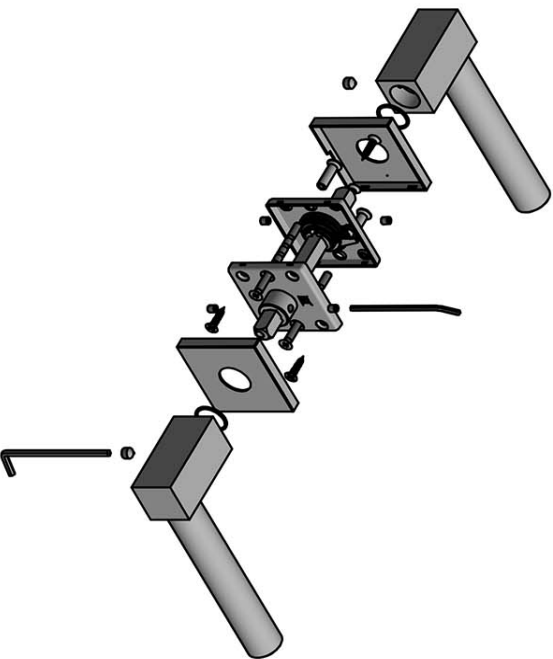

EK101G

solid sprung door handle on rose

Product information

Code: 4001D002BRXX0

Finish: bronze

UNIT: Pair

Collection: BOBBY

Designer: Eric Kuster

EAN code: 8718009419854

BOBBY by Eric Kuster

The BOBBY series is a total concept collection consisting of door, window, and furniture fittings.

Finishes

- bronze
- satin stainless steel
- PVD satin black

BOBBY EK101

lever handle
stainless steel

62.5

25

50

38

148

6.5

55

METALFORM

BOBBY

by Eric Kuster

The design of our BOBBY collection by Eric Kuster combines the elegance of round shapes with clean lines; it is an eye-catching combination in which the various elements are uniquely connected. The rectangular section of the door handle flows subtly, yet powerfully, into a rounded grip that is proportional to the horizontal plate that it is attached to. With every touch, the solid feel of steel transports you to elegance and luxury. The various shapes are simultaneously simple. In combination with the right materials, the BOBBY door handle is the perfect detail to any interior.'