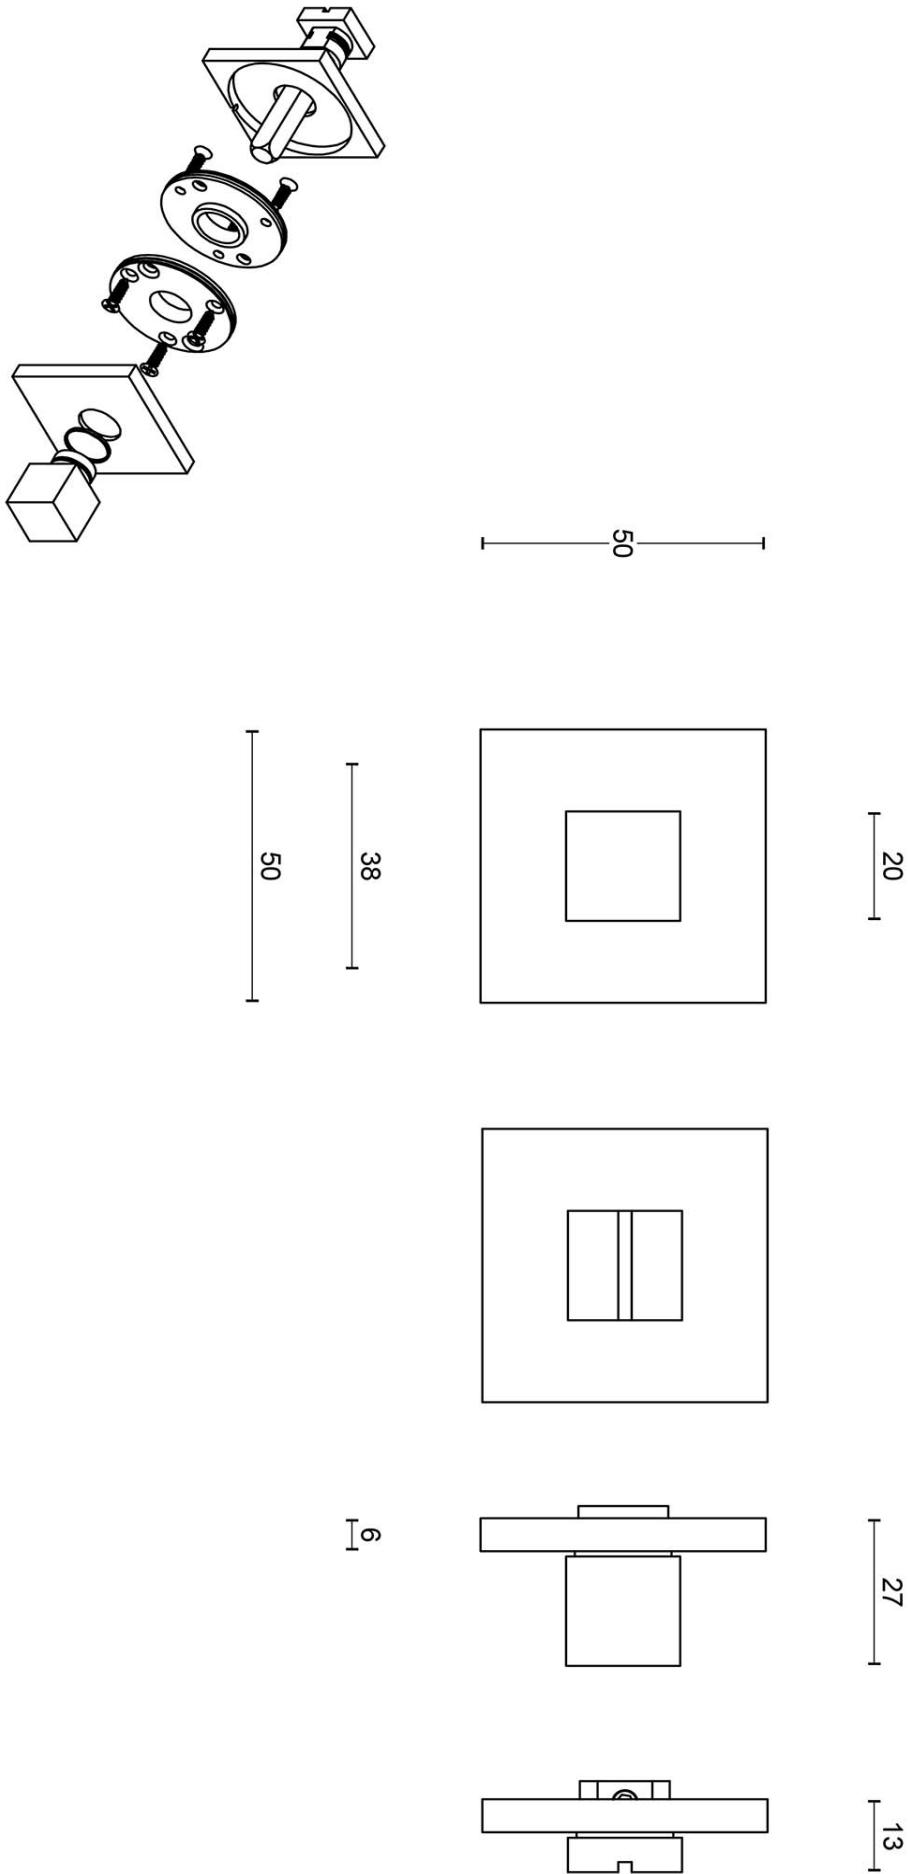

LSQWC50

lever handle accessory
privacy set
stainless steel

METALFORM

FORMANI®		Part number:	
Description:		LSQWC50	
Doc no.:	1501TT011 LSQWC50 V01.dwg	Format:	A3
Drawn by:	Christian Brimbois	Creation date: 10-2-2014	
Formani Holland B.V. · Amerikalaan 55 · 6199 AE Maastricht Airport · tel: +31 (0)43 308 90 00 · www.formani.nl · info@formani.nl