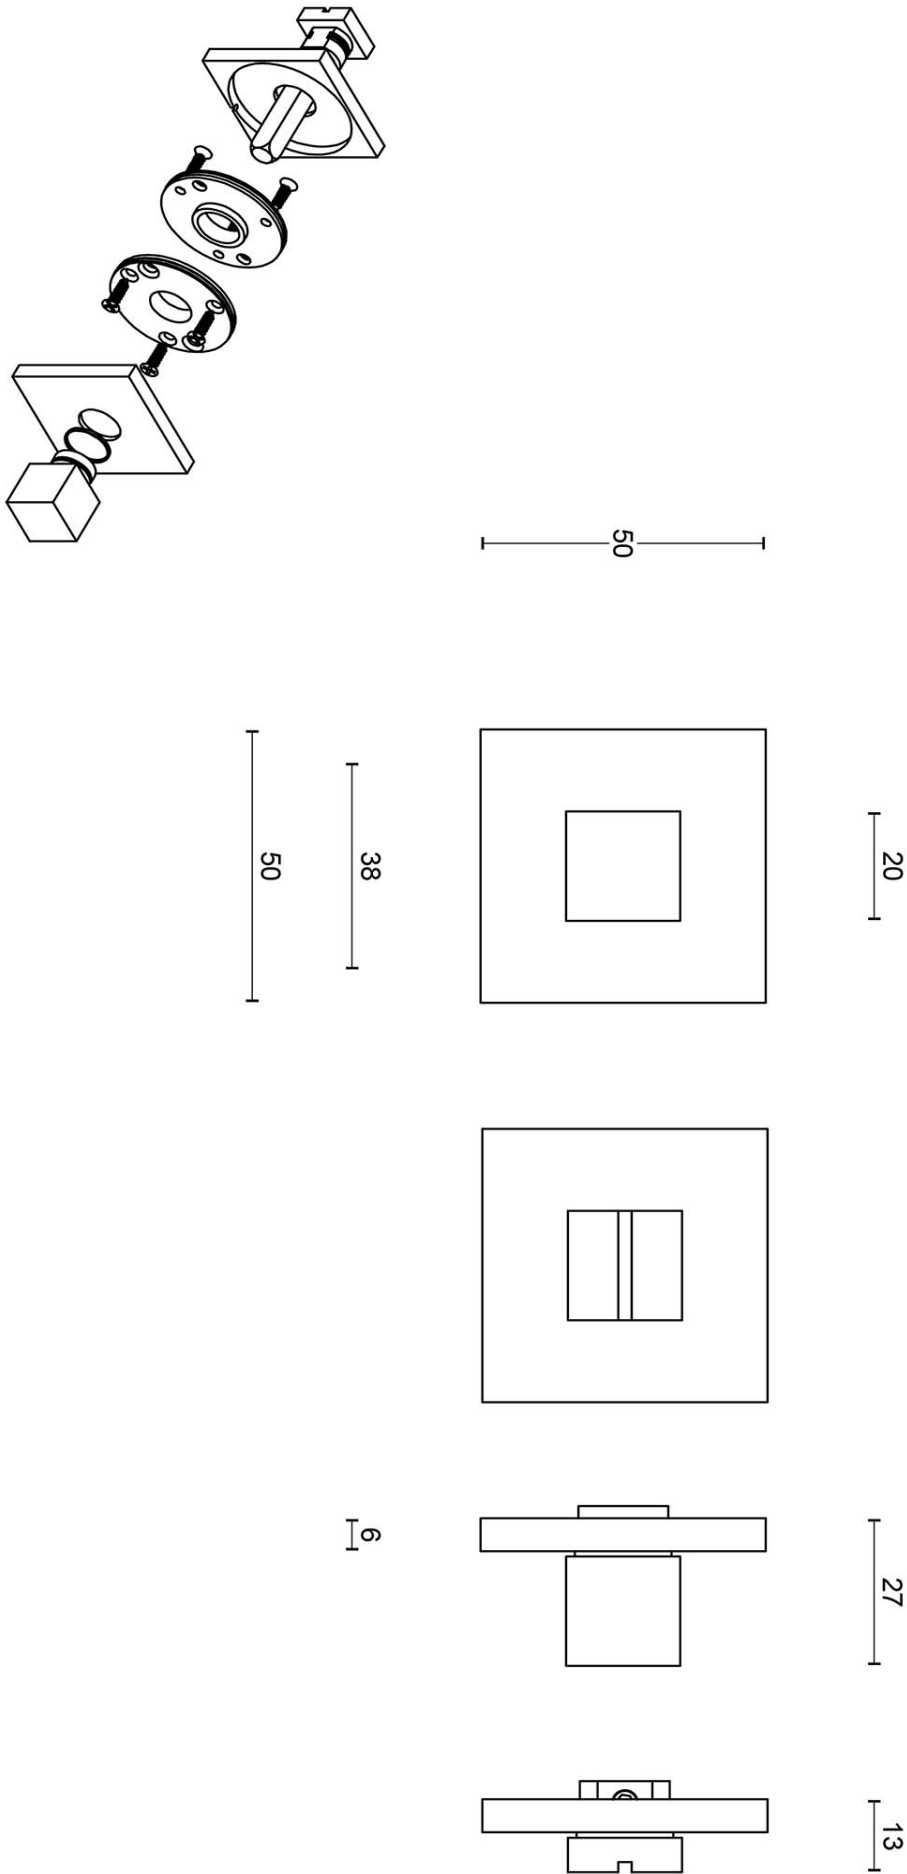

LSQWC50

lever handle accessory
privacy set
stainless steel

METALFORM

FORMANI®		Part number:	
Description:		LSQWC50	
Doc no.:	1501TT011 LSQWC50 V01.dwg	Format:	A3
Drawn by:	Christian Brimbois	Creation date: 10-2-2014	
Formani Holland B.V. · Amerikalaan 55 · 6199 AE Maastricht Airport · tel: +31 (0)43 308 90 00 · www.formani.nl · info@formani.nl