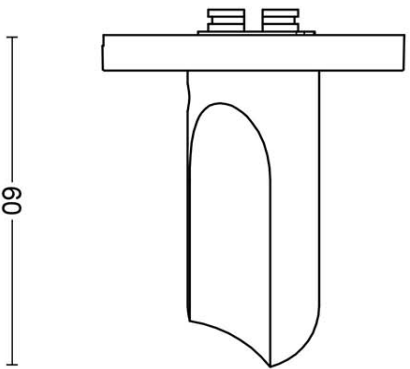

# ECLIPSE DR102-G

lever handle  
stainless steel

60

53

150

23

38

6.5