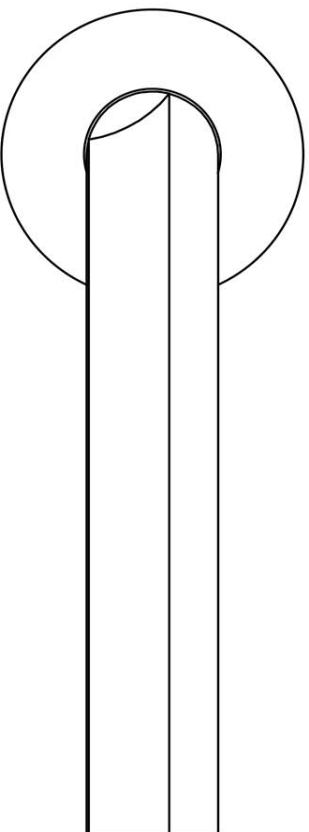

## DR102-G

solid sprung door handle on rose

# ECLIPSE DR102-G

lever handle  
stainless steel

60

53

150

23

38

6.5