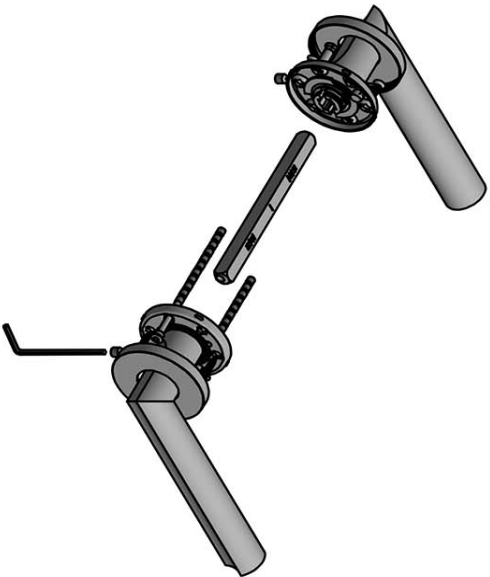

## DR102-G

solid sprung door handle on rose

# ECLIPSE DR102-G

lever handle  
stainless steel

60

53

150

23

38

6.5

Creation date: 26-11-2020

Type :

**ECLIPSE DR102-G**

Version:

V01

Description:

lever handle  
stainless steel

Format: