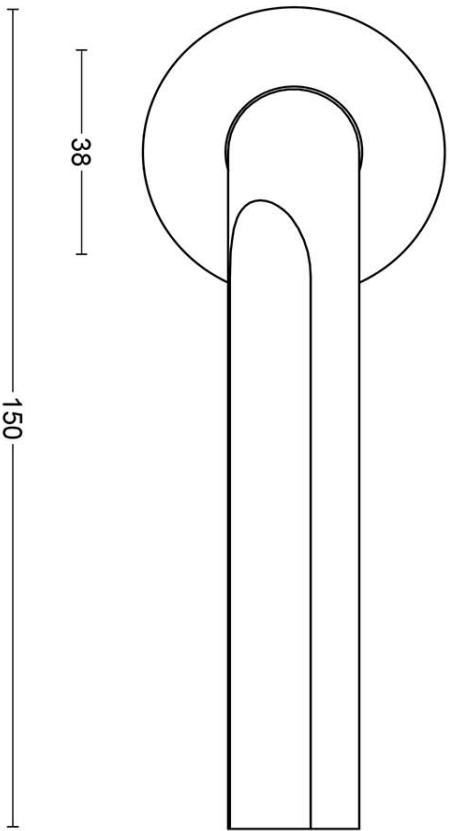

ECLIPSE DR103-G

lever handle
stainless steel

FORMANI® FORMANI HOLLAND B.V. EUROPEAN MAIN OFFICE 6199 AB MAASTRICHT-AIRPORT NL T +31 (0)43 308 90 00 INFO@FORMANI.COM WWW.FORMANI.COM		Type :	ECLIPSE DR103-G	Version:	V01
Formani filename: 3901D004_DR103G_V01.dwg		Description:	lever handle stainless steel	Format:	A3
Drawn by: Semih Aslan					
Creation date: 26-11-2020					

METALFORM