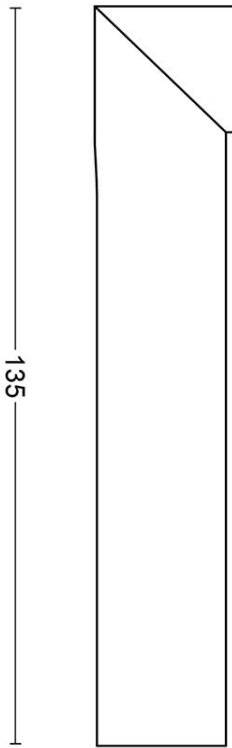

ECLIPSE DR103-G

lever handle
stainless steel

FORMANI® FORMANI HOLLAND B.V. EUROPEAN MAIN OFFICE 6199 AB MAASTRICHT-AIRPORT NL T +31 (0)43 308 90 00 INFO@FORMANI.COM WWW.FORMANI.COM		Type :	ECLIPSE DR103-G	Version:	V01
Formani filename: 3901D004_DR103G_V01.dwg		Description:	lever handle stainless steel	Format:	A3
Drawn by: Semih Aslan					
Creation date: 26-11-2020					

METALFORM