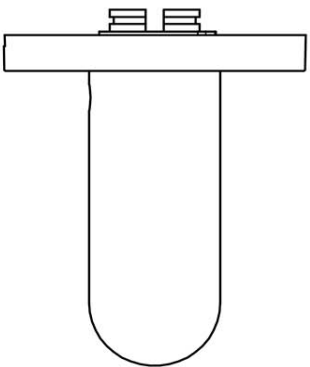

ECLIPSE DR103-G

lever handle
stainless steel

FORMANI® FORMANI HOLLAND B.V. EUROPEAN MAIN OFFICE 6199 AB MAASTRICHT-AIRPORT NL T +31 (0)43 308 90 00 INFO@FORMANI.COM WWW.FORMANI.COM		Type :	ECLIPSE DR103-G	Version:	V01
Formani filename: 3901D004_DR103G_V01.dwg		Description:	lever handle stainless steel	Format:	A3
Drawn by: Semih Aslan					
Creation date: 26-11-2020					

METALFORM