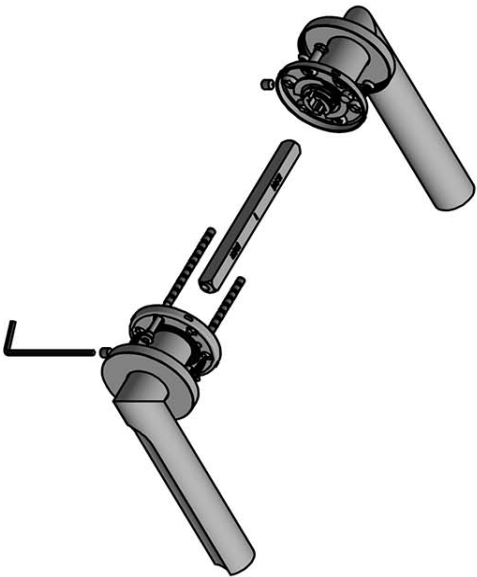

DR103-G

solid sprung door handle on rose

Product information

Code: 3901D004INXX0

Finish: satin stainless steel

UNIT: Pair

Collection: ECLIPSE

Designer: David Rockwell

EAN code: 8718009410370

ECLIPSE by David Rockwell

The ECLIPSE series is a total concept collection consisting of door, window, and furniture fittings.

Finishes

- bronze
- PVD satin gold
- satin stainless steel
- PVD satin black

ECLIPSE DR103-G

lever handle
stainless steel

FORMANI® FORMANI HOLLAND B.V. EUROPEAN MAIN OFFICE 6199 AB MAASTRICHT-AIRPORT NL T +31 (0)43 308 90 00 INFO@FORMANI.COM WWW.FORMANI.COM		Type :	ECLIPSE DR103-G	Version:	V01
Formani filename: 3901D004_DR103G_V01.dwg		Description:	lever handle stainless steel	Format:	A3
Drawn by: Semih Aslan					
Creation date: 26-11-2020					

METALFORM

ECLIPSE

by David Rockwell

Simplicity meets innovation in ECLIPSE by David Rockwell. The iconic silhouette is a cylindrical form with a curved, carved channel—an inflection point that perfectly meets the hand's grasp. Simple, sculptural tooling offers both a square and round return option for a distinctive profile. The sublime finish creates soft lines that ensure a perfect ergonomic grip. The door handle is manufactured as one piece, allowing the moon-like detailing to continue seamlessly along the entire length of the arm and over the curve to the start of the neck.