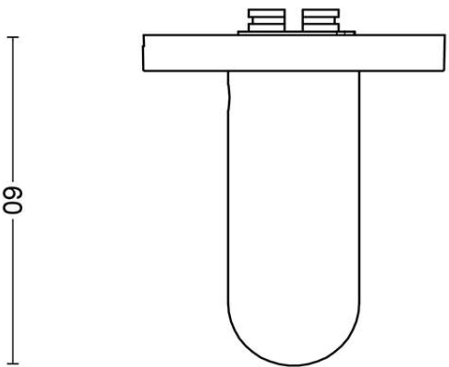

ECLIPSE DR103-G

lever handle
stainless steel

FORMANI® FORMANI HOLLAND B.V. EUROPEAN MAIN OFFICE 6199 AB MAASTRICHT-AIRPORT NL T +31 (0)43 308 90 00 INFO@FORMANI.COM WWW.FORMANI.COM		Type :	ECLIPSE DR103-G	Version:	V01
Formani filename: 3901D004_DR103G_V01.dwg		Description:	lever handle stainless steel	Format:	A3
Drawn by: Semih Aslan					
Creation date: 26-11-2020					

METALFORM