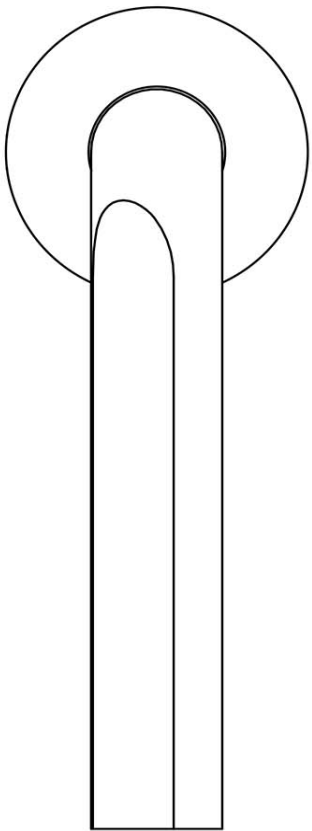

ECLIPSE DR103-G

lever handle
stainless steel

FORMANI® FORMANI HOLLAND B.V. EUROPEAN MAIN OFFICE 6199 AB MAASTRICHT-AIRPORT NL T +31 (0)43 308 90 00 INFO@FORMANI.COM WWW.FORMANI.COM		Type :	Version:
Formani filename: 3901D004_DR103G_V01.dwg		ECLIPSE DR103-G	V01

Drawn by: Semih Aslan	Description: lever handle stainless steel	Format: A3
Creation date: 26-11-2020		

METALFORM