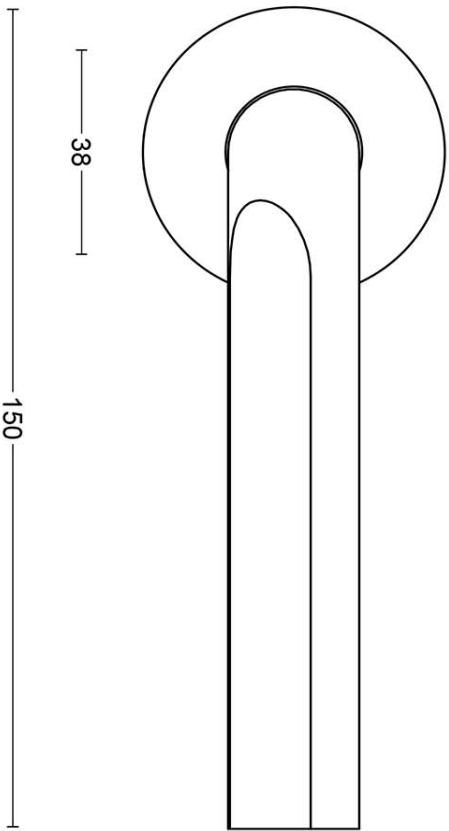

ECLIPSE DR103-G

lever handle
stainless steel

FORMANI® FORMANI HOLLAND B.V. EUROPEAN MAIN OFFICE 6199 AB MAASTRICHT-AIRPORT NL T +31 (0)43 308 90 00 INFO@FORMANI.COM WWW.FORMANI.COM		Type :	Version:
Formani filename: 3901D004_DR103G_V01.dwg		ECLIPSE DR103-G	V01

Drawn by: Semih Aslan	Description: lever handle stainless steel	Format: A3
Creation date: 26-11-2020		

METALFORM