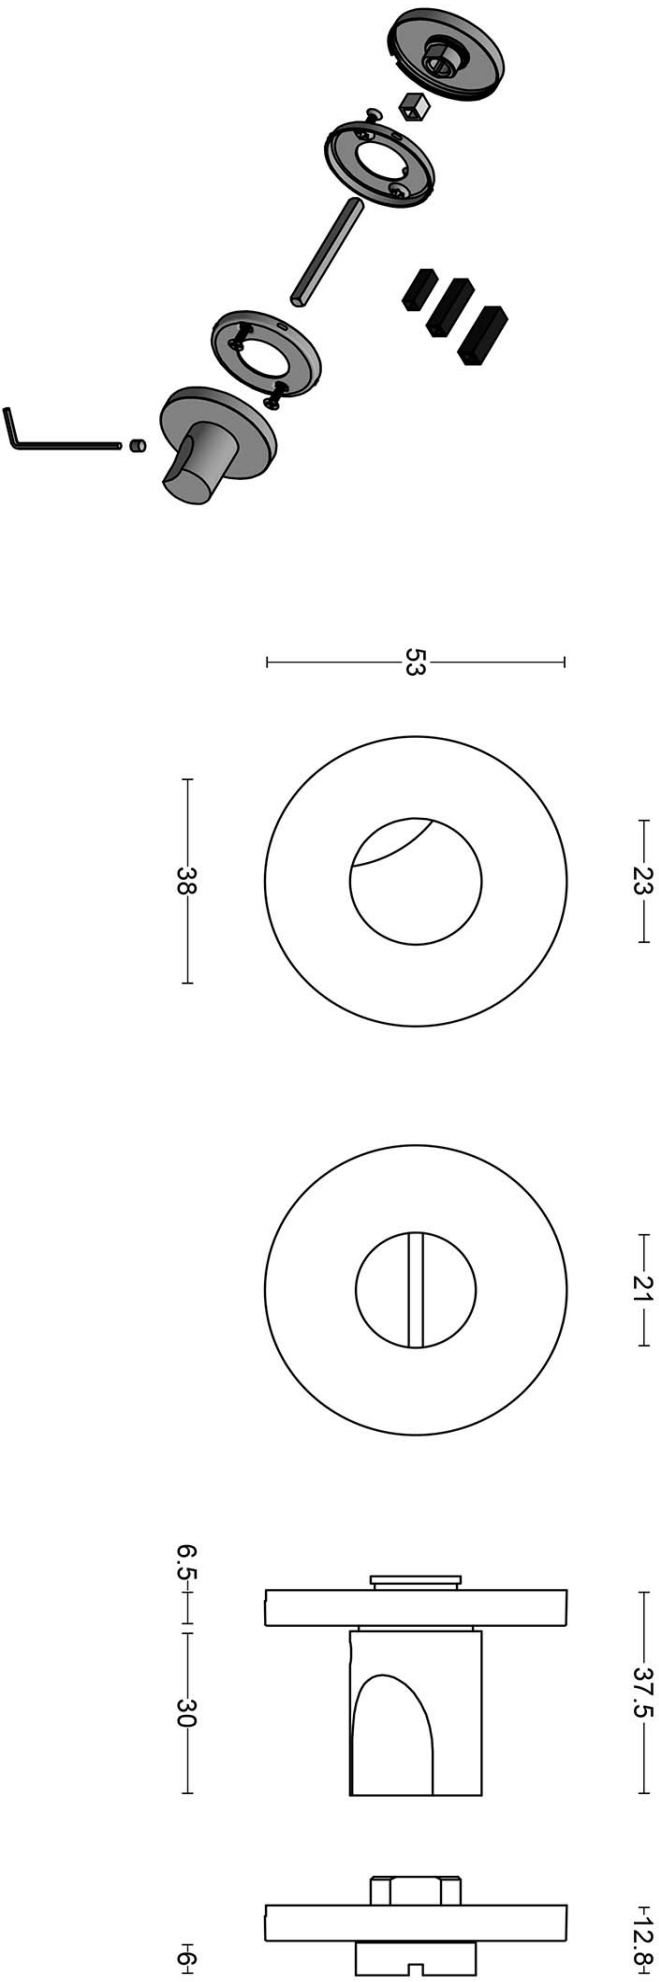

DRWC53

turn and release set including 5/6/7/8 spindle

Product information

Code: 3901T001BRXXU

Finish: bronze

UNIT: Set

Collection: ECLIPSE

Designer: David Rockwell

EAN code: 8718009416464

ECLIPSE by David Rockwell

The ECLIPSE series is a total concept collection consisting of door, window, and furniture fittings.

Finishes

- satin stainless steel
- bronze
- PVD satin gold
- PVD satin black

ECLIPSE DRWC53

lever handle accessory
privacy set
stainless steel

METALFORM

<p>FORMANI®</p> <p>FORMANI HOLLAND B.V. EUROPEAN MAIN OFFICE 6199 AB MAASTRICHT-AIRPORT NL T +31 (0)43 308 90 00 INFO@FORMANI.COM WWW.FORMANI.COM</p>		<p>Type : ECLIPSE DRWC53</p>		<p>Version : A3</p>	
<p>Formani filename: 3901T001_DRWC53_V01.dwg</p>		<p>Description: lever handle accessory privacy set stainless steel</p>		<p>Format: A3</p>	
<p>Drawn by: Christian Birribois</p>					
<p>Creation date: 23-11-2020</p>					

ECLIPSE

by David Rockwell

Simplicity meets innovation in ECLIPSE by David Rockwell. The iconic silhouette is a cylindrical form with a curved, carved channel—an inflection point that perfectly meets the hand's grasp. Simple, sculptural tooling offers both a square and round return option for a distinctive profile. The sublime finish creates soft lines that ensure a perfect ergonomic grip. The door handle is manufactured as one piece, allowing the moon-like detailing to continue seamlessly along the entire length of the arm and over the curve to the start of the neck.