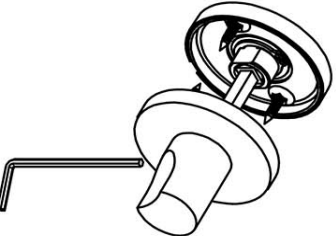

ECLIPSE DRWC53

lever handle accessory
privacy set
stainless steel

METALFORM

FORMANI® FORMANI HOLLAND B.V. EUROPEAN MAIN OFFICE 6199 AB MAASTRICHT-AIRPORT NL T +31 (0)43 308 90 00 INFO@FORMANI.COM WWW.FORMANI.COM		Type : ECLIPSE DRWC53		Version : A3	
Formani filename: 3901T001_DRWC53_V01.dwg		Description: lever handle accessory privacy set stainless steel		Format: A3	
Drawn by: Christian Birribois					
Creation date: 23-11-2020