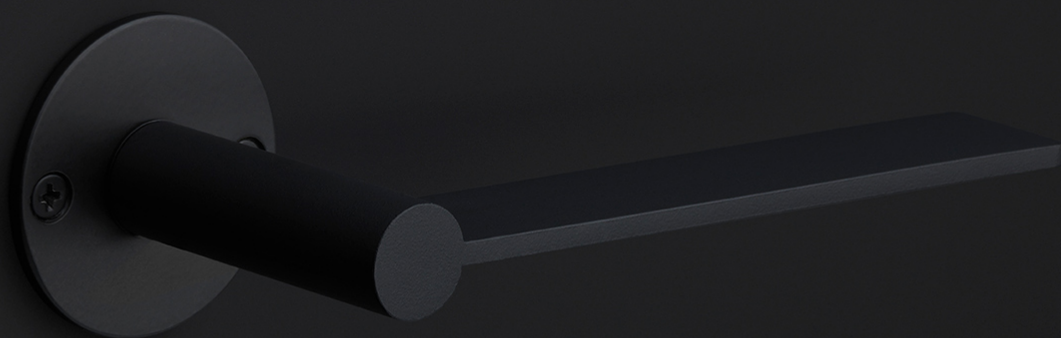

EDGY

by Mathieu Bruls

METALFORM
FORMANI®