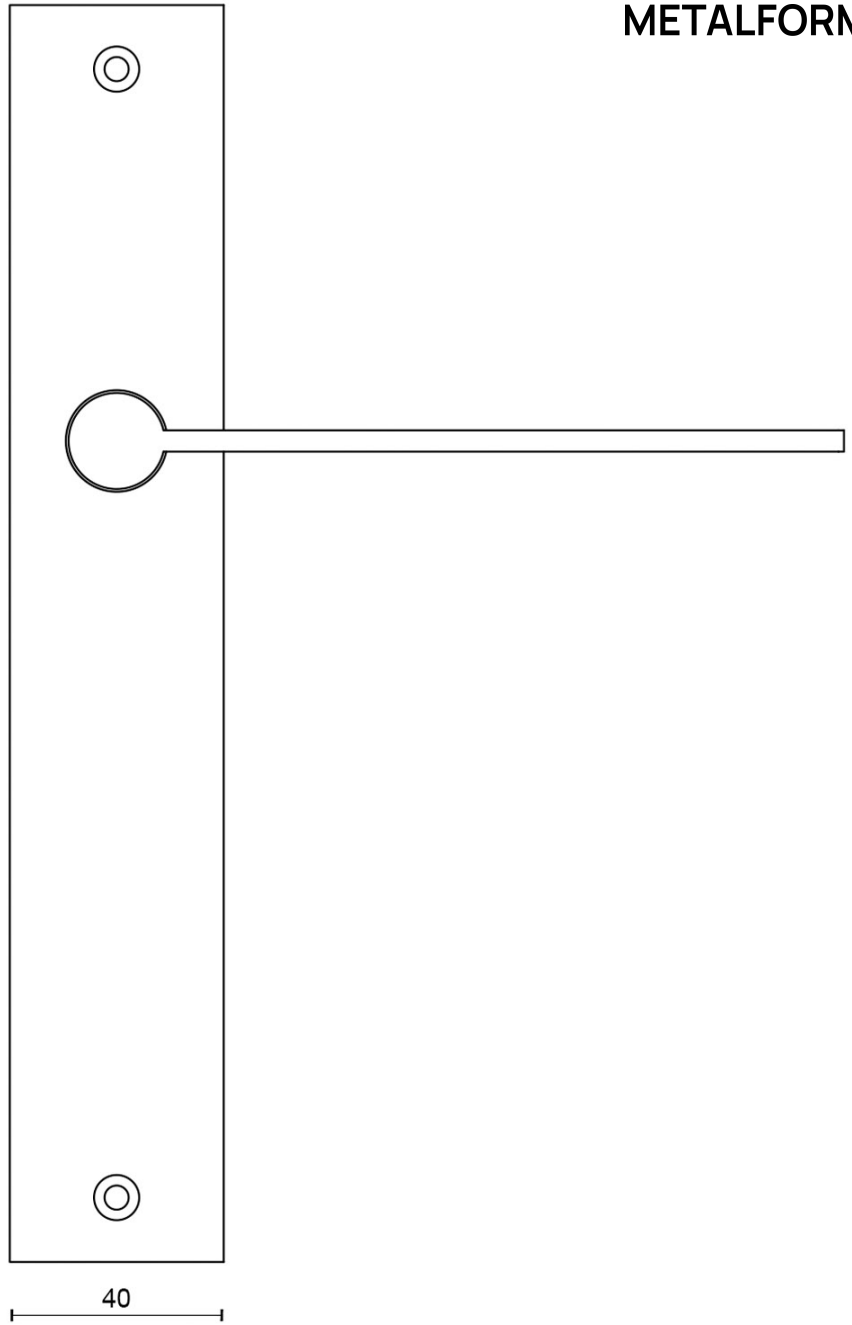

METALFORM

3

235

81,5

40

3

62

25

18

145

FORMANI®

Part number:

Description:

Format:

Doc no.: 1501D090 EDGY EGP236SFC V01.dwg

Drawn by: Christian Brimbois Creation date: 23-6-2017

EG9236SFC

A3