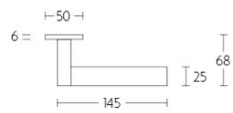

METALFORM

EGQ50