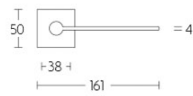

METALFORM

EGQ50