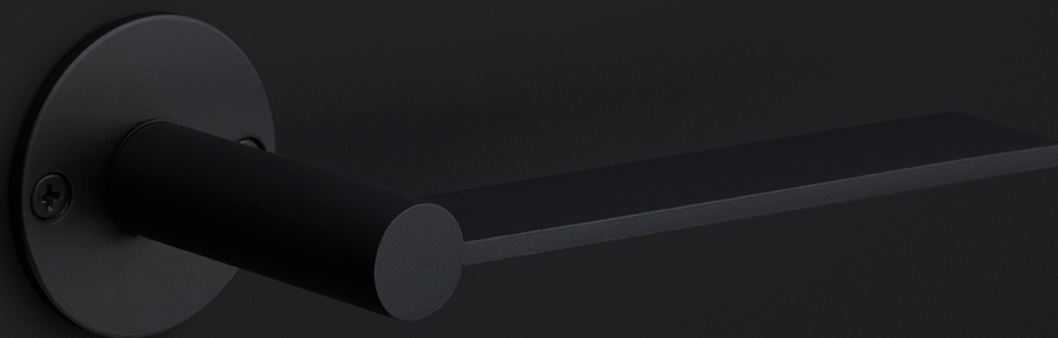

EGQ50

solid unsprung door handle on square rose

Product information

Code: 1501D090NMXX0A

Finish: satin black

UNIT: Pair

Collection: EDGY

Designer: Mathieu Bruls

EAN code: 8718009350324

EDGY by Mathieu Bruls

The EDGY series is a total concept collection consisting of door, window, and furniture fittings.

Finishes

- satin stainless steel
- satin black

METALFORM

EGQ50

LSQBN50

LSQBY50

LSQB50

EGWCQ50

EDGY

by Mathieu Bruls

Our EDGY series by Mathieu Bruls is the direct result of a design sketch, which clearly demonstrated that applying pressure to the flat handle would cause the round axis to turn. This design unequivocally counters the misconception that ergonomics can only be achieved by ensuring the contour seamlessly fits into the hand. In contrast, this mismatched shape is wonderfully tactile – a joy to touch. And as is often the case with simplicity, it can be technically very complex. Yet the conundrum is to truly understand what you see before you. EDGY embodies the words of its designer ‘No less, no more – just the right balance’.

EDGY

by Mathieu Bruls

METALFORM
FORMANI®

Mathieu Bruls

Maastricht, 1960

Design philosophy: Go with the flow, knowing when to go against it.

‘No less, no more – just the right balance.’ is what defines Mathieu Bruls’ design philosophy. He believes that innovation only occurs when shapes or conceptions are conflicting. During his search for inspiration, he always looks for details that will make the difference in everyday products. The FORMANI EDGY by Mathieu Bruls reflects his tribute to common sense. ‘EDGY’s function is clear from its appearance– the power of touch turns it into an entirely different body’