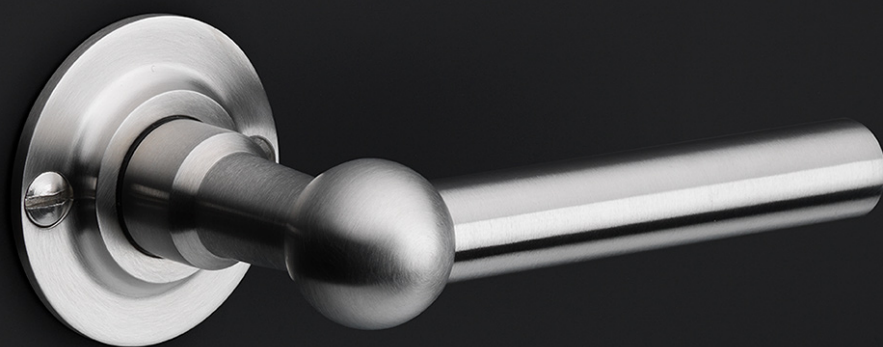

FERROVIA

by Formani

FORMANI®