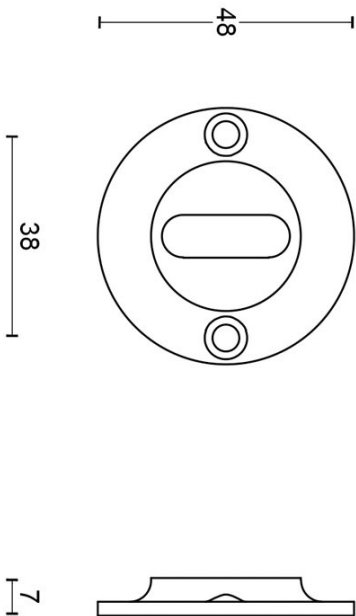

FVBN48

key escutcheon
stainless steel

METALFORM

FORMANI®		Part number:	
Doc no.:	1501N030 FVBN48 V02.dwg	Description:	
Drawn by:	Christian Brimbois	FVBN48	
Creation date:	22-8-2017	Format:	A3
FORMANI HOLLAND B.V. - EUROPALAAN 12 6199 AB MAASTRICHT-AIRPORT NL T. +31 (0)43 308 90 00 INFO@FORMANI.COM FORMANI.COM