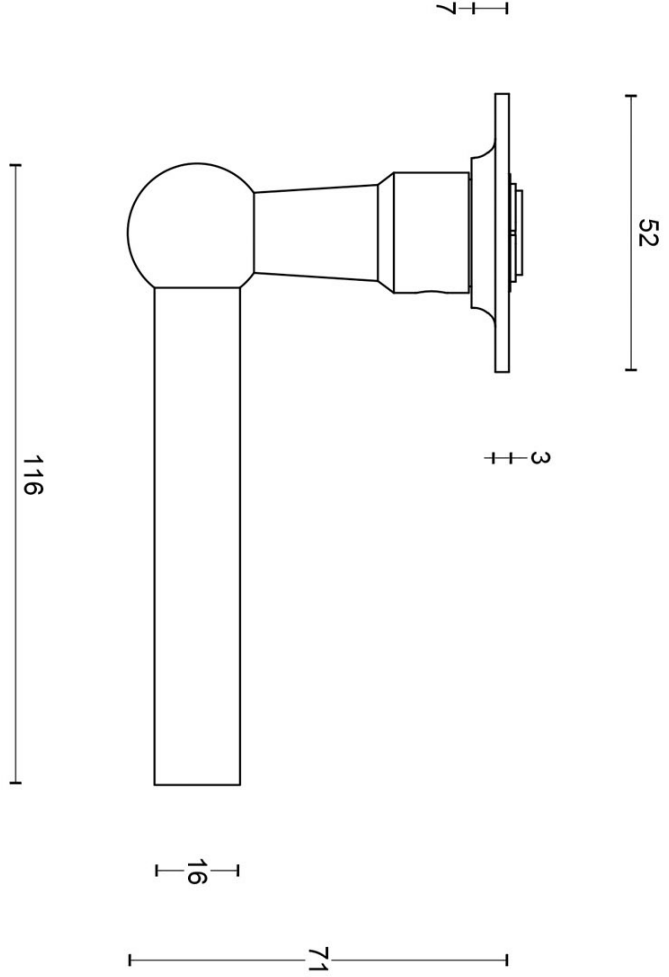

FVL110/52

solid unsprung door handle on rose

Product information

Code: 1501D083IPXX0

Finish: polished stainless steel

UNIT: Pair

Collection: FERROVIA

Designer: Formani

FVL110/52

solid unsprung lever handle on rose
stainless steel

FORMANI®

Part number:

FVL110/52

Description:

Format:

A3