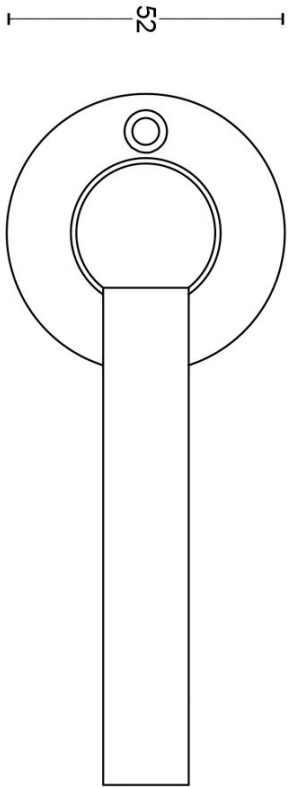

FVL110/52

solid unsprung door handle on rose

Product information

Code: 1501D083IPXX0

Finish: polished stainless steel

UNIT: Pair

Collection: FERROVIA

Designer: Formani

FVL110/52

solid unsprung lever handle on rose
stainless steel

FORMANI®

Part number:

FVL110/52

Description:

Format:

A3