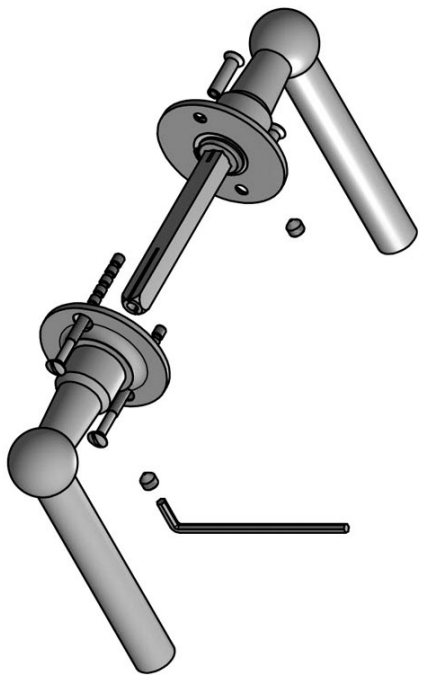

FVL110/52

solid unsprung door handle on rose

Product information

Code: 1501D083IPXX0

Finish: polished stainless steel

UNIT: Pair

Collection: FERROVIA

Designer: Formani

EAN code: 8718009147931

FERROVIA by Formani

The FERROVIA series is a total concept collection consisting of door, window, and furniture fittings.

Finishes

- satin stainless steel
- polished stainless steel

FVL110/52

solid unsprung lever handle on rose
stainless steel

FORMANI®

Part number:

FVL110/52

Description:

Format:

A3

METALFORM

FERROVIA

by Formani

Our FERROVIA hardware series is an ode to the railways of the early twentieth century. Having often been used in first-class train carriages, this particular style of door handle is held up as a piece of understated luxury thanks to its elegant shapes, curves, and clean lines. The design is characterized by its spherical shape that connects the lever to its neck. The 'T-handle' was especially popular in train carriage design at the time, and is still a common design feature in many interiors and exteriors. The FERROVIA hardware series has been modernized and produced from solid stainless steel (available in a matte or polished finish). It concerns a total concept collection, including door, window and cabinet fittings and is complemented by the usual accessories, which enable one uniform style to be applied to all areas within the home or any other property.