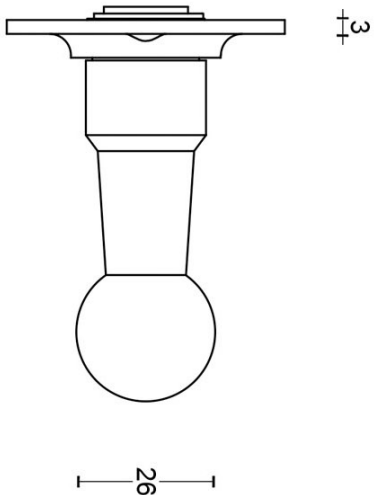

FVL110/52

solid unsprung door handle on rose

Product information

Code: 1501D083IPXX0

Finish: polished stainless steel

UNIT: Pair

Collection: FERROVIA

Designer: Formani

FVL110/52

solid unsprung lever handle on rose
stainless steel

FORMANI®

Part number:

FVL110/52

Description:

Format:

A3