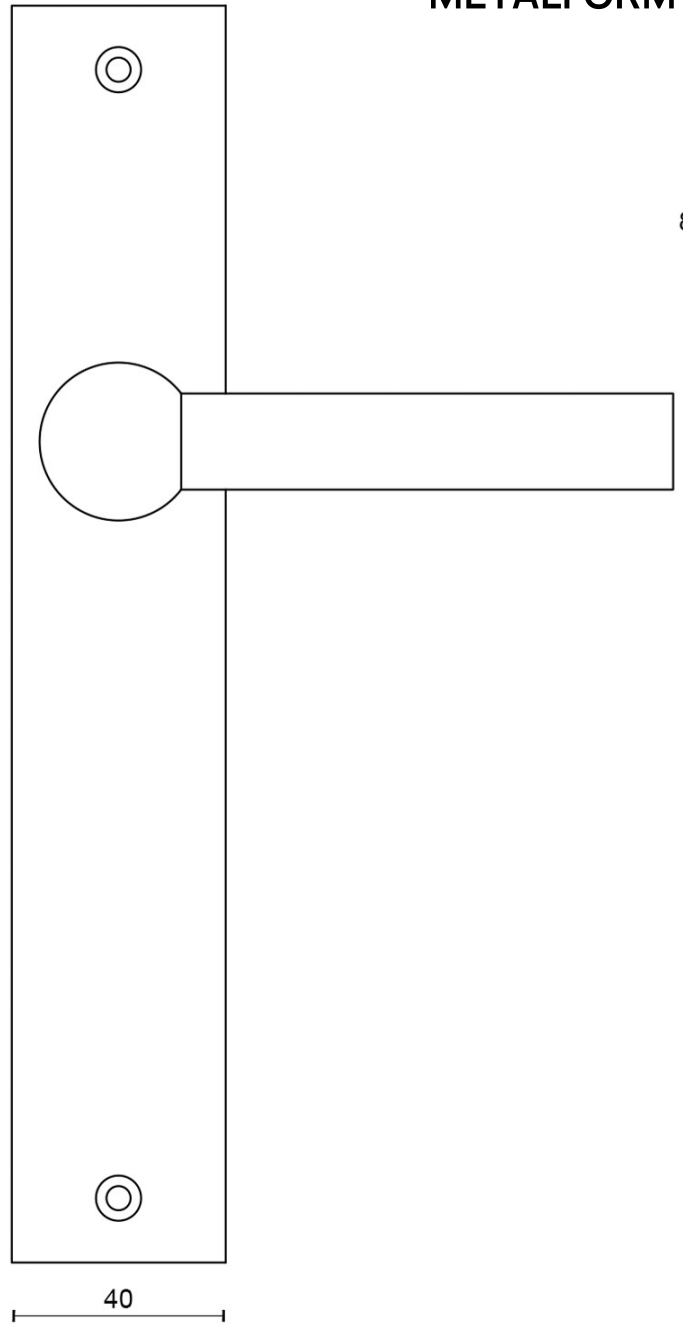

FVL125P236SFC

solid unsprung door handle on blind plate

Product information

Code: 1501D089IPXX0F

Finish: polished stainless steel

UNIT: Pair

Collection: FERROVIA

Designer: Formani

METALFORM

29,5

235

65

81,5

40

3

68