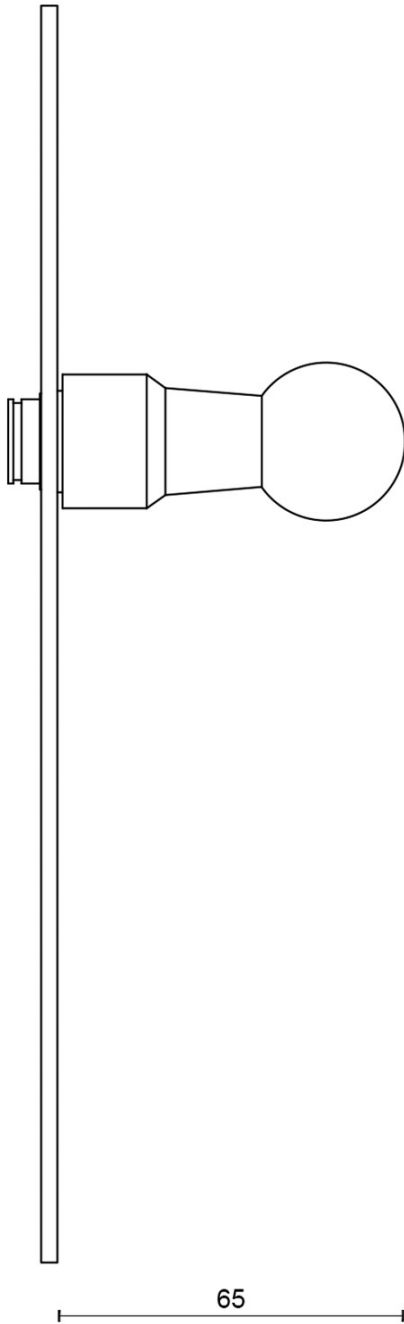

FVL125P236SFC

solid unsprung door handle on blind plate

Product information

Code: 1501D089IPXX0F

Finish: polished stainless steel

UNIT: Pair

Collection: FERROVIA

Designer: Formani

METALFORM

29,5

235

65

81,5

40

3

68

18

118

124

FORMANI®

Doc no.: 1501D089 FVL125P236SFC V01.dwg

Drawn by: Christian Brimbois | Creation date: 25-8-2017

Part number:

Description: