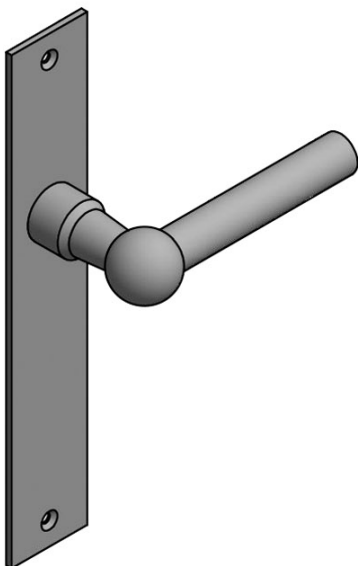

METALFORM

29,5

235

65

81,5

40

3

68

18

118

124

FORMANI®

Doc no.: 1501D089 FVL125P236SFC V01.dwg

Drawn by: Christian Brimbois | Creation date: 25-8-2017

Part number:

Description:

FVL125P236SFC

Format:

A3