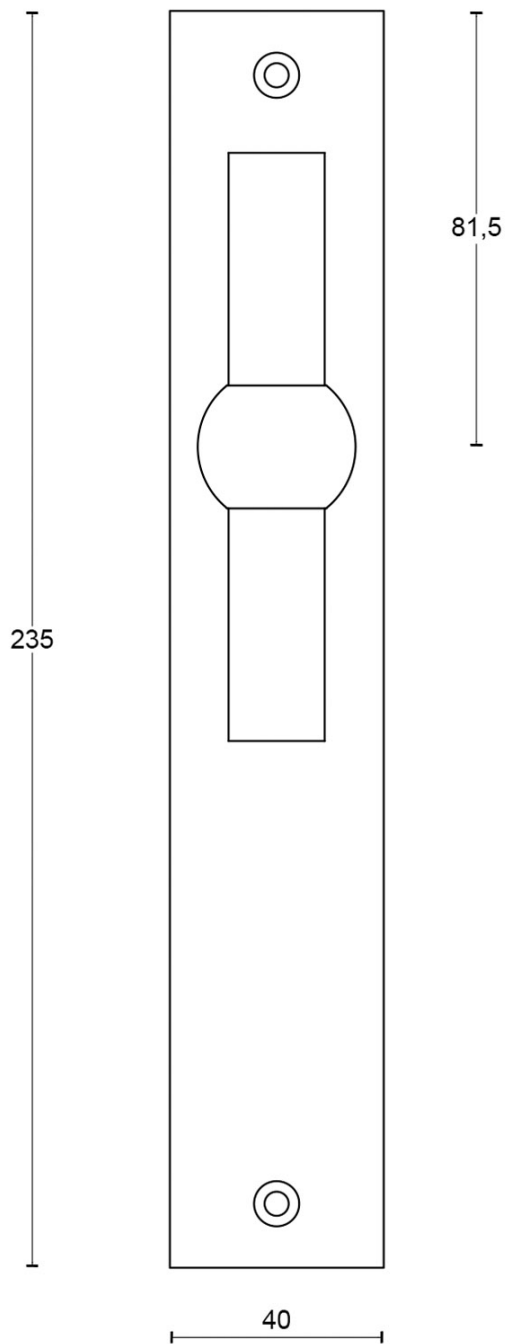

FVT125P236SFC

solid unsprung door handle on blind plate

Product information

Code: 1501D088IPXX0F

Finish: polished stainless steel

UNIT: Pair

Collection: FERROVIA

Designer: Formani

METALFORM

<h1>FORMANI®</h1>		Part number:	
		Description:	
Doc no.:	1501D088 FVT125P236SFC V01.dwg	<h2>FVT125P236SFC</h2>	Format:
Drawn by:	Christian Brimbois		Creation date:
<small>FORMANI HOLLAND B.V. EUROPALAAN 12 6199 AB MAASTRICHT-AIRPORT NL T +31 (0)43 308 90 00 INFO@FORMANI.COM FORMANI.COM</small>			