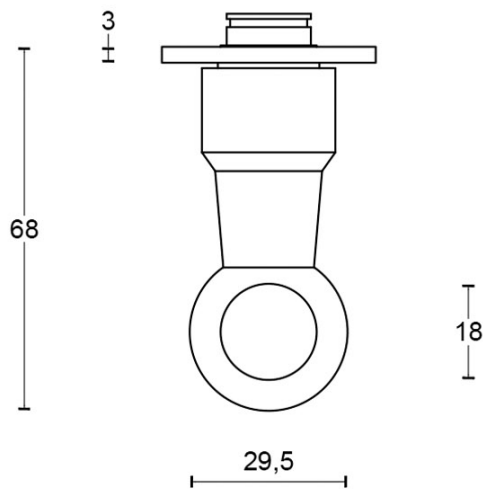

METALFORM

FORMANI®		Part number:		
		Description:		
Doc no.:	1501D088 FVT125P236SFC V01.dwg	FVT125P236SFC	Format:	
Drawn by:	Christian Brimbois		Creation date:	25-8-2017
FORMANI HOLLAND B.V. EUROPALAAN 12 6199 AB MAASTRICHT-AIRPORT NL T +31 (0)43 308 90 00 INFO@FORMANI.COM FORMANI.COM