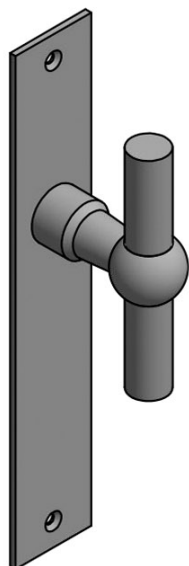

FVT125P236SFC

solid unsprung door handle on blind plate

Product information

Code: 1501D088IPXX0F

Finish: polished stainless steel

UNIT: Pair

Collection: FERROVIA

Designer: Formani

EAN code: 8718009187807

FERROVIA by Formani

The FERROVIA series is a total concept collection consisting of door, window, and furniture fittings.

Finishes

- satin stainless steel
- polished stainless steel

METALFORM

<h1>FORMANI®</h1>		Part number:	
		Description:	
Doc no.:	1501D088 FVT125P236SFC V01.dwg	<h2>FVT125P236SFC</h2>	Format:
Drawn by:	Christian Brimbois		Creation date:
<small>FORMANI HOLLAND B.V. EUROPALAAN 12 6199 AB MAASTRICHT-AIRPORT NL T +31 (0)43 308 90 00 INFO@FORMANI.COM FORMANI.COM</small>			

FERROVIA

by Formani

Our FERROVIA hardware series is an ode to the railways of the early twentieth century. Having often been used in first-class train carriages, this particular style of door handle is held up as a piece of understated luxury thanks to its elegant shapes, curves, and clean lines. The design is characterized by its spherical shape that connects the lever to its neck. The 'T-handle' was especially popular in train carriage design at the time, and is still a common design feature in many interiors and exteriors. The FERROVIA hardware series has been modernized and produced from solid stainless steel (available in a matte or polished finish). It concerns a total concept collection, including door, window and cabinet fittings and is complemented by the usual accessories, which enable one uniform style to be applied to all areas within the home or any other property.