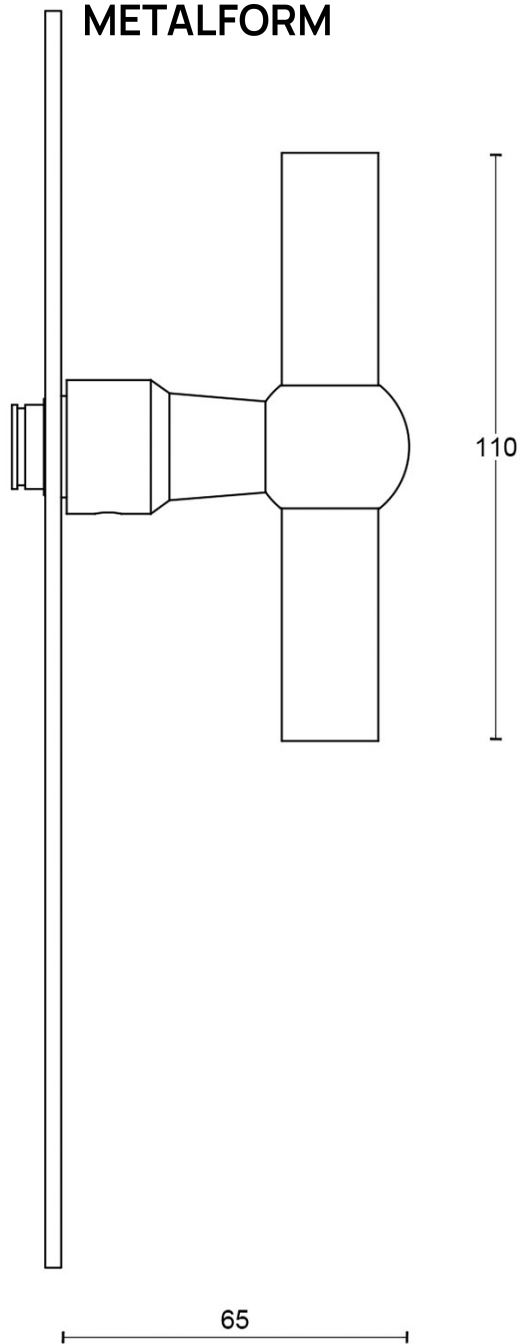

METALFORM

FORMANI®		Part number:		
		Description:		
Doc no.:	1501D088 FVT125P236SFC V01.dwg	FVT125P236SFC	Format:	
Drawn by:	Christian Brimbois		Creation date:	25-8-2017
FORMANI HOLLAND B.V. EUROPALAAN 12 6199 AB MAASTRICHT-AIRPORT NL T +31 (0)43 308 90 00 INFO@FORMANI.COM FORMANI.COM