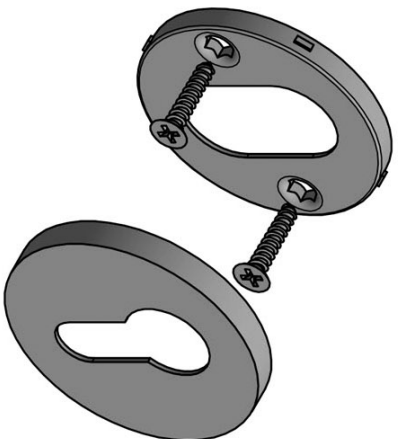

BBY53

cylinder escutcheon

Product information

Code: Fold_3301Y001INXX0

Finish: satin stainless steel

UNIT: Piece

Collection: FOLD

Designer: Tord Boontje

EAN code: 8718009291696

FOLD by Tord Boontje

The FOLD series is a total concept collection consisting of door, window, and furniture fittings.

Finishes

- satin stainless steel
- satin black
- bronze
- satin stainless steel

TENSE BBY53

lever handle accessory
profile cylinder escutcheon
stainless steel

53

38

6

METALFORM

FORMANI®		Part number:	
Doc no.: 3301Y001 TENSE BBY53 V01.dwg		Description:	
Drawn by: Christian Brimbois		TENSE BBY53	
Creation date: 8-1-2016		Format:	
FORMANI HOLLAND B.V. - EUROPALAAN 12 6199 AB MAASTRICHT-AIRPORT NL. T. +31 (0)43 308 90 00 INFO@FORMANI.COM FORMANI.COM		A3	

FOLD

by Tord Boontje

Our FOLD series by Tord Boontje differs fundamentally from traditional models in the way it innovatively blends the classic components of a door fitting – rosette, neck, and handle – into one single element. This is achieved thanks to an astute system with mounting akin to a bayonet system. The result is a door handle that appears to float elegantly on the door. The FOLD's single-piece handle is the first of its kind and the reason the design is considered a masterpiece – it came as no surprise when it received the Red Dot Design Award. The jury said that 'it is not only the technical concept of this door handle that is innovative, but also the implementation of the design down to the last ingenious detail.'