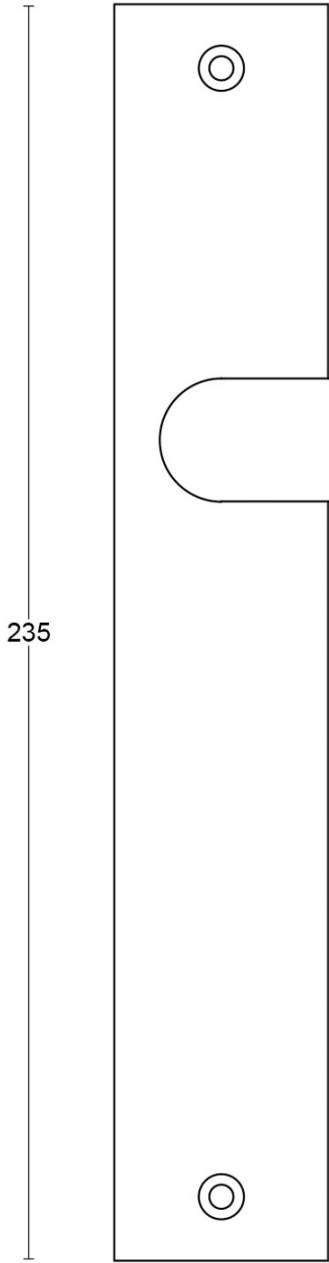

## PBI101P236SFC

solid unsprung door handle on blind plate

### Product information

Code: 3601D022IZXX0F

Finish: PVD satin black

UNIT: Pair

Collection: INC

Designer: Piet Boon

EAN code: 8718009376287

# METALFORM

81,5

235

3 55

40

3

59

11,5