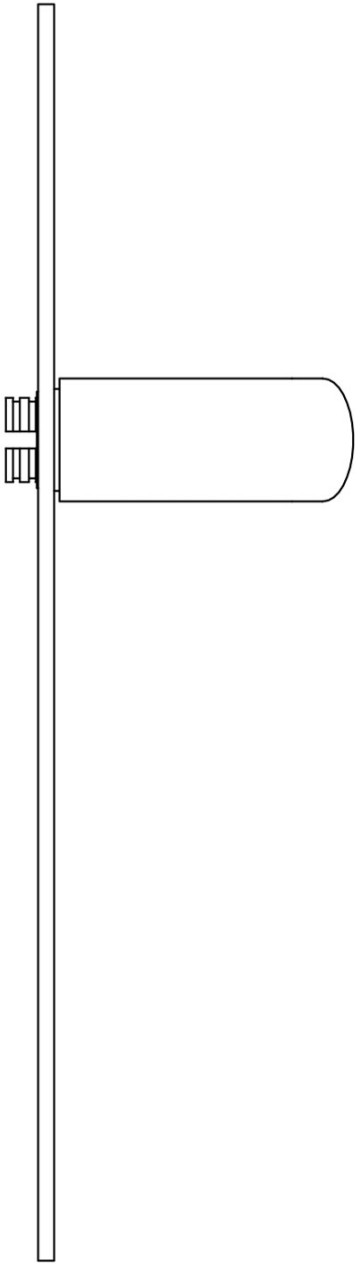

## PBI101P236SFC

solid unsprung door handle on blind plate

### Product information

Code: 3601D022IZXX0F

Finish: PVD satin black

UNIT: Pair

Collection: INC

Designer: Piet Boon

EAN code: 8718009376287

# METALFORM

81,5

235

3 55

40

3

59

11,5